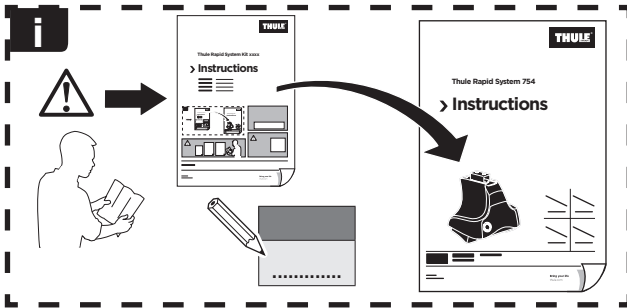

# > Instructions

MITSUBISHI Colt, 5-dr Hatchback, 04-12

ISO 11154-E

**141356**  
C.20160711  
519-1356-03

**Bring your life**  
thule.com

x1

x1