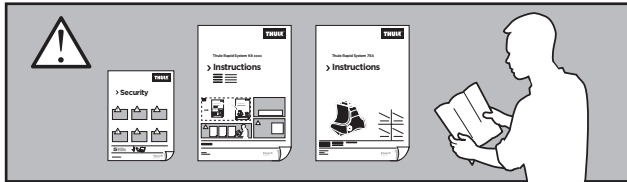

# > Instructions

MITSUBISHI Colt, 5-dr Hatchback, 04-12

ISO 11154-E

**141356**  
C.20160711  
519-1356-03

**Bring your life**  
thule.com

x1

x1