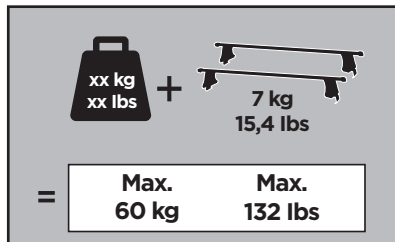

ISO 11154-E

141256
C.20130619
519-1256-02

Bring your life
thule.com