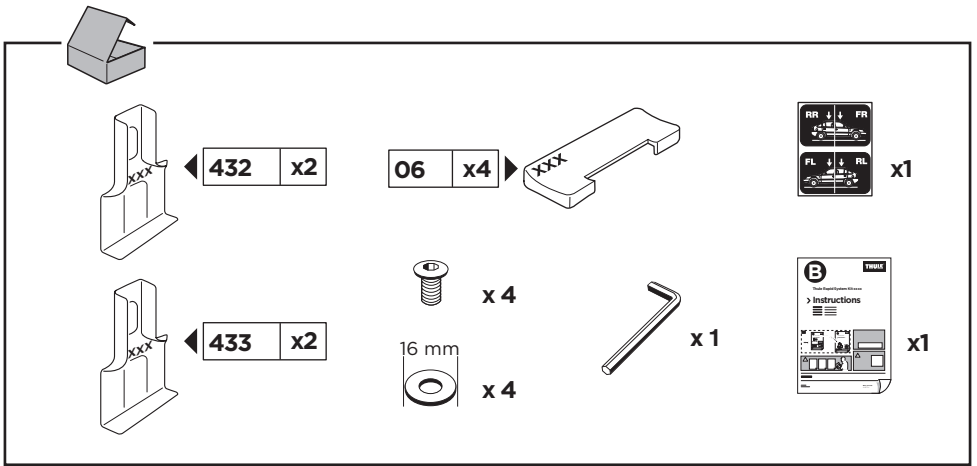

Thule Rapid System Kit 1256

> Instructions

TOYOTA Noah, 5-dr MPV, 01-

TOYOTA Voxy, 5-dr MPV, 01- (Asia)

ISO 11154-E

141256
C.20130619
519-1256-02

Bring your life
thule.com

1

	X (scale)	X (mm)	X (inch)
TOYOTA Noah , 5-dr MPV, 01-	35	1001	39 ³ / ₈
TOYOTA Voxy , 5-dr MPV, 01- (Asia)	35	1001	39 ³ / ₈

	Y (scale)	Y (mm)	Y (inch)
TOYOTA Noah , 5-dr MPV, 01-	33,5	986	38 ⁷ / ₈
TOYOTA Voxy , 5-dr MPV, 01- (Asia)	33,5	986	38 ⁷ / ₈

2

TOYOTA Noah, 5-dr MPV, 01-
TOYOTA Voxy, 5-dr MPV, 01- (Asia)

3

	W (mm)	Z (mm)	W (inch)	Z (inch)
TOYOTA Noah , 5-dr MPV, 01-	190	650	7 1/2	25 5/8
TOYOTA Voxy , 5-dr MPV, 01- (Asia)	190	650	7 1/2	25 5/8

**x 1****x 4****x 4**