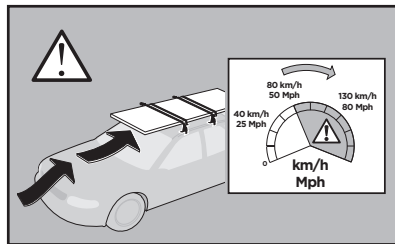

ISO 11154-E

141256
C.20130619
519-1256-02

Bring your life
thule.com