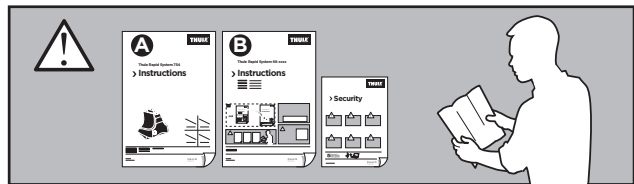

ISO 11154-E

141256
C.20130619
519-1256-02

Bring your life
thule.com