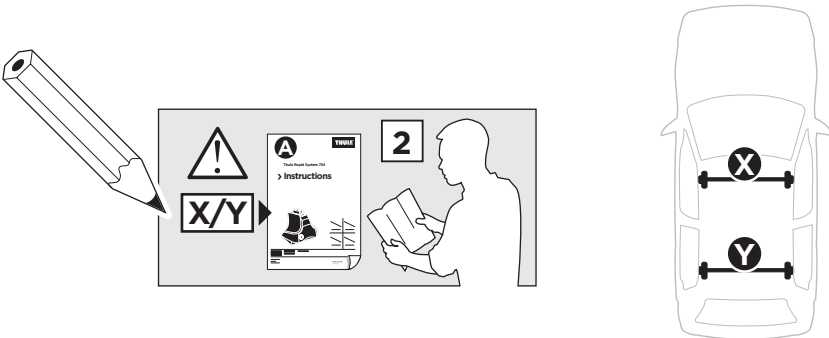

Thule Rapid System Kit 1256

> Instructions

TOYOTA Noah, 5-dr MPV, 01-

TOYOTA Voxy, 5-dr MPV, 01- (Asia)

ISO 11154-E

141256
C.20130619
519-1256-02

Bring your life
thule.com

1

	X (scale)	X (mm)	X (inch)
TOYOTA Noah , 5-dr MPV, 01-	35	1001	39 ³ / ₈
TOYOTA Voxy , 5-dr MPV, 01- (Asia)	35	1001	39 ³ / ₈

	Y (scale)	Y (mm)	Y (inch)
TOYOTA Noah , 5-dr MPV, 01-	33,5	986	38 ⁷ / ₈
TOYOTA Voxy , 5-dr MPV, 01- (Asia)	33,5	986	38 ⁷ / ₈

2

TOYOTA Noah, 5-dr MPV, 01-
TOYOTA Voxy, 5-dr MPV, 01- (Asia)

3

	W (mm)	Z (mm)	W (inch)	Z (inch)
TOYOTA Noah , 5-dr MPV, 01-	190	650	7 1/2	25 5/8
TOYOTA Voxy , 5-dr MPV, 01- (Asia)	190	650	7 1/2	25 5/8

**x 1****x 4****x 4**