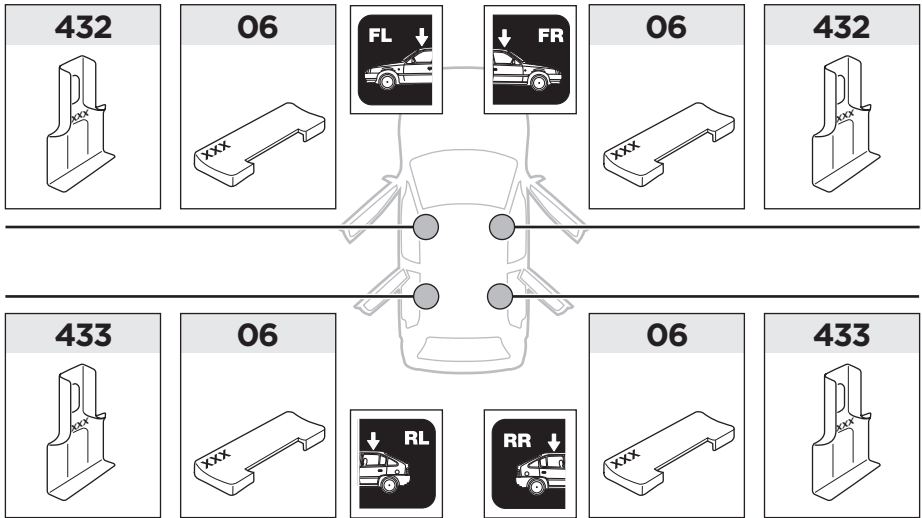

Thule Rapid System Kit 1256

> Instructions

TOYOTA Noah, 5-dr MPV, 01-

TOYOTA Voxy, 5-dr MPV, 01- (Asia)

ISO 11154-E

141256
C.20130619
519-1256-02

Bring your life
thule.com

1

	X (scale)	X (mm)	X (inch)
TOYOTA Noah , 5-dr MPV, 01-	35	1001	39 ³ / ₈
TOYOTA Voxy , 5-dr MPV, 01- (Asia)	35	1001	39 ³ / ₈

	Y (scale)	Y (mm)	Y (inch)
TOYOTA Noah , 5-dr MPV, 01-	33,5	986	38 ⁷ / ₈
TOYOTA Voxy , 5-dr MPV, 01- (Asia)	33,5	986	38 ⁷ / ₈

2

TOYOTA Noah, 5-dr MPV, 01-
TOYOTA Voxy, 5-dr MPV, 01- (Asia)

3

	W (mm)	Z (mm)	W (inch)	Z (inch)
TOYOTA Noah , 5-dr MPV, 01-	190	650	7 1/2	25 5/8
TOYOTA Voxy , 5-dr MPV, 01- (Asia)	190	650	7 1/2	25 5/8

**x 1****x 4****x 4**