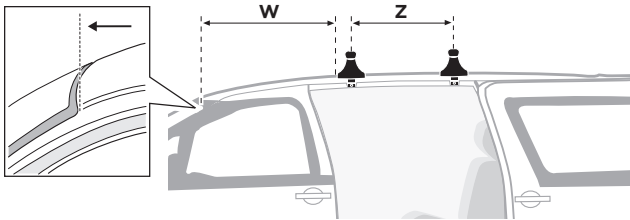

	X (scale)	X (mm)	X (inch)
TOYOTA Noah , 5-dr MPV, 01-	35	1001	39 ³ / ₈
TOYOTA Voxy , 5-dr MPV, 01- (Asia)	35	1001	39 ³ / ₈

	Y (scale)	Y (mm)	Y (inch)
TOYOTA Noah , 5-dr MPV, 01-	33,5	986	38 ⁷ / ₈
TOYOTA Voxy , 5-dr MPV, 01- (Asia)	33,5	986	38 ⁷ / ₈

2

TOYOTA Noah, 5-dr MPV, 01-
TOYOTA Voxy, 5-dr MPV, 01- (Asia)

3

	W (mm)	Z (mm)	W (inch)	Z (inch)
TOYOTA Noah , 5-dr MPV, 01-	190	650	7 1/2	25 5/8
TOYOTA Voxy , 5-dr MPV, 01- (Asia)	190	650	7 1/2	25 5/8

**x 1****x 4****x 4**