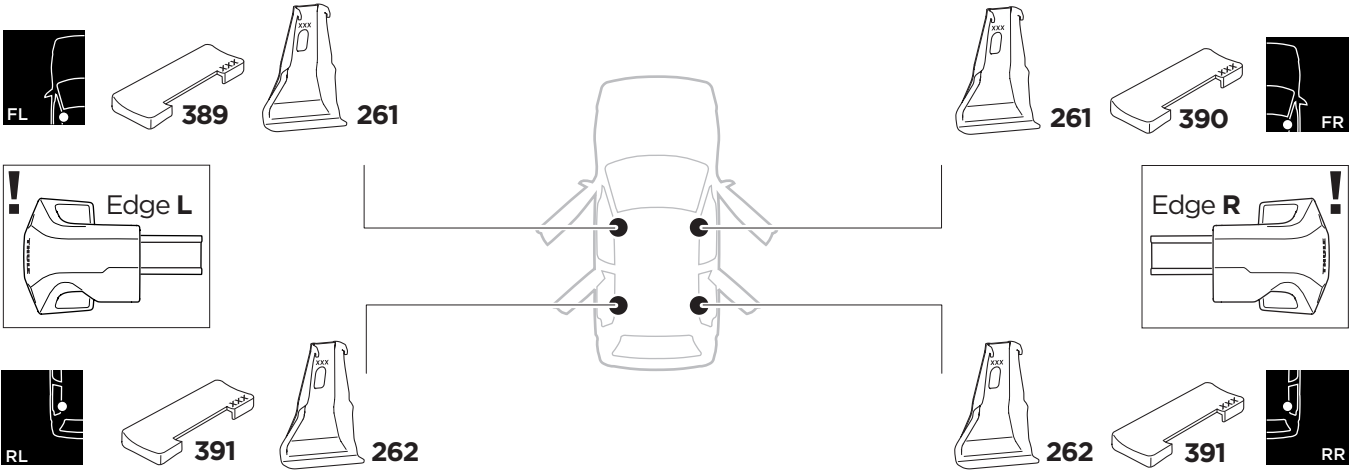

1

Kit 145126

HONDA Jazz, 5-dr Hatchback, 08-14

ISO 11154-E

THULE WingBar Evo	THULE WingBar Edge	THULE WingBar	THULE SquareBar Evo	Evo X (scale)	Edge X (scale)
HONDA Jazz, 5-dr Hatchback, 08-14				35,5	H

THULE ProBar Evo	THULE SlideBar Evo	X (mm/inch)		
HONDA Jazz, 5-dr Hatchback, 08-14		1006 mm / 39 5/8"		

THULE WingBar Evo	THULE WingBar Edge	THULE WingBar	THULE SquareBar Evo	Evo Y (scale)	Edge Y (scale)
HONDA Jazz, 5-dr Hatchback, 08-14				28	E

THULE ProBar Evo	THULE SlideBar Evo	Y (mm/inch)		
HONDA Jazz, 5-dr Hatchback, 08-14		931 mm / 36 5/8"		

	W (mm/inch)	Z (mm/inch)
HONDA Jazz, 5-dr Hatchback, 08-14	700 mm / 27 1/2"	310 mm / 12 1/4"