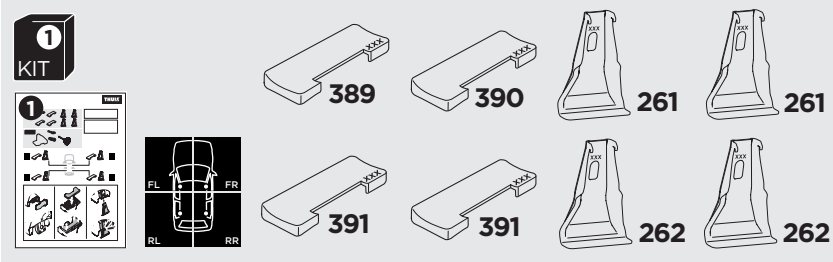

1

Kit 145126

HONDA Jazz, 5-dr Hatchback, 08-14

ISO 11154-E

THULE WingBar Evo	THULE WingBar Edge	THULE WingBar	THULE SquareBar Evo	Evo X (scale)	Edge X (scale)
HONDA Jazz, 5-dr Hatchback, 08-14				35,5	H

THULE ProBar Evo	THULE SlideBar Evo	X (mm/inch)		
HONDA Jazz, 5-dr Hatchback, 08-14		1006 mm / 39 5/8"		

THULE WingBar Evo	THULE WingBar Edge	THULE WingBar	THULE SquareBar Evo	Evo Y (scale)	Edge Y (scale)
HONDA Jazz, 5-dr Hatchback, 08-14				28	E

THULE ProBar Evo	THULE SlideBar Evo	Y (mm/inch)		
HONDA Jazz, 5-dr Hatchback, 08-14		931 mm / 36 5/8"		

	W (mm/inch)	Z (mm/inch)
HONDA Jazz, 5-dr Hatchback, 08-14	700 mm / 27 1/2"	310 mm / 12 1/4"