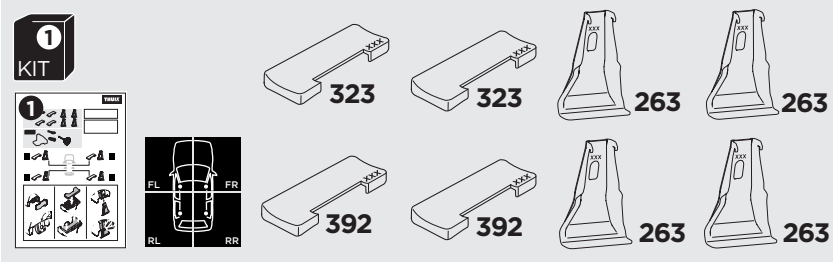

1

Kit 145116

LAND ROVER Range Rover Sport, 5-dr SUV, 04-09, 10-13

ISO 11154-E

THULE WingBar Evo	THULE WingBar Edge	THULE WingBar	THULE SquareBar Evo	Evo X (scale)	Edge X (scale)
LAND ROVER Range Rover Sport, 5-dr SUV, 04-09, 10-13				57	A

THULE ProBar Evo	THULE SlideBar Evo				X (mm/inch)
LAND ROVER Range Rover Sport, 5-dr SUV, 04-09, 10-13				1221 mm / 48 1/8"	

THULE WingBar Evo	THULE WingBar Edge	THULE WingBar	THULE SquareBar Evo	Evo Y (scale)	Edge Y (scale)
LAND ROVER Range Rover Sport, 5-dr SUV, 04-09, 10-13				56,5	B

THULE ProBar Evo	THULE SlideBar Evo				Y (mm/inch)
LAND ROVER Range Rover Sport, 5-dr SUV, 04-09, 10-13				1216 mm / 47 7/8"	

	W (mm/inch)	Z (mm/inch)
LAND ROVER Range Rover Sport, 5-dr SUV, 04-09, 10-13	700 mm / 27 1/2"	320 mm / 12 5/8"