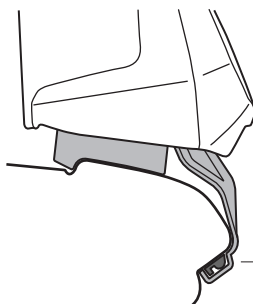

1

Kit 145116

LAND ROVER Range Rover Sport, 5-dr SUV, 04-09, 10-13

ISO 11154-E

THULE WingBar Evo	THULE WingBar Edge	THULE WingBar	THULE SquareBar Evo	Evo X (scale)	Edge X (scale)
LAND ROVER Range Rover Sport, 5-dr SUV, 04-09, 10-13				57	A

THULE ProBar Evo	THULE SlideBar Evo				X (mm/inch)
LAND ROVER Range Rover Sport, 5-dr SUV, 04-09, 10-13				1221 mm / 48 1/8"	

THULE WingBar Evo	THULE WingBar Edge	THULE WingBar	THULE SquareBar Evo	Evo Y (scale)	Edge Y (scale)
LAND ROVER Range Rover Sport, 5-dr SUV, 04-09, 10-13				56,5	B

THULE ProBar Evo	THULE SlideBar Evo				Y (mm/inch)
LAND ROVER Range Rover Sport, 5-dr SUV, 04-09, 10-13				1216 mm / 47 7/8"	

	W (mm/inch)	Z (mm/inch)
LAND ROVER Range Rover Sport, 5-dr SUV, 04-09, 10-13	700 mm / 27 1/2"	320 mm / 12 5/8"