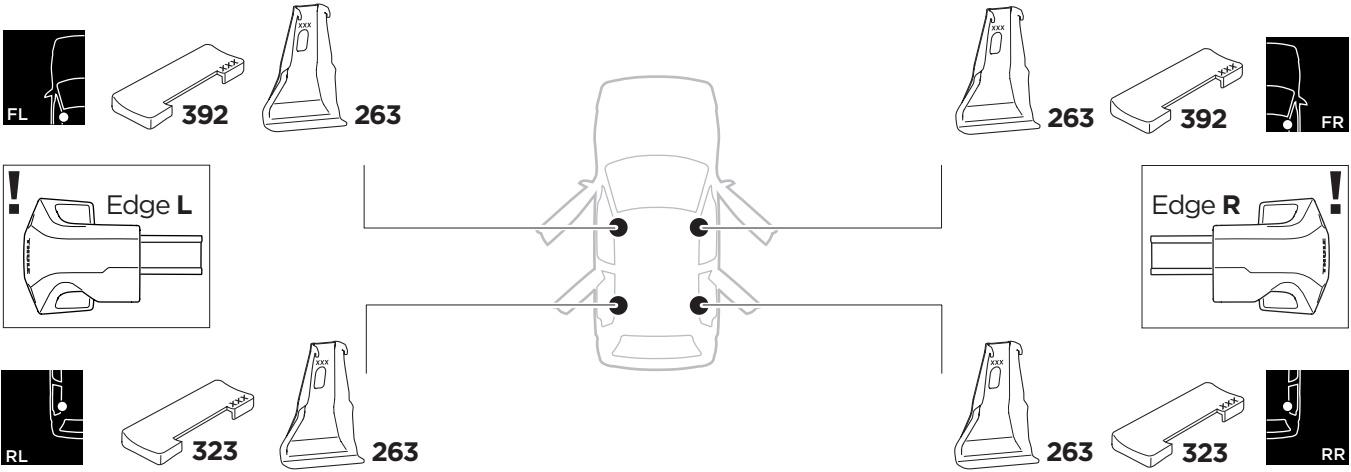

1

Kit 145116

LAND ROVER Range Rover Sport, 5-dr SUV, 04-09, 10-13

ISO 11154-E

THULE WingBar Evo	THULE WingBar Edge	THULE WingBar	THULE SquareBar Evo	Evo X (scale)	Edge X (scale)
LAND ROVER Range Rover Sport, 5-dr SUV, 04-09, 10-13				57	A

THULE ProBar Evo	THULE SlideBar Evo				X (mm/inch)
LAND ROVER Range Rover Sport, 5-dr SUV, 04-09, 10-13				1221 mm / 48 1/8"	

THULE WingBar Evo	THULE WingBar Edge	THULE WingBar	THULE SquareBar Evo	Evo Y (scale)	Edge Y (scale)
LAND ROVER Range Rover Sport, 5-dr SUV, 04-09, 10-13				56,5	B

THULE ProBar Evo	THULE SlideBar Evo				Y (mm/inch)
LAND ROVER Range Rover Sport, 5-dr SUV, 04-09, 10-13				1216 mm / 47 7/8"	

	W (mm/inch)	Z (mm/inch)
LAND ROVER Range Rover Sport, 5-dr SUV, 04-09, 10-13	700 mm / 27 1/2"	320 mm / 12 5/8"