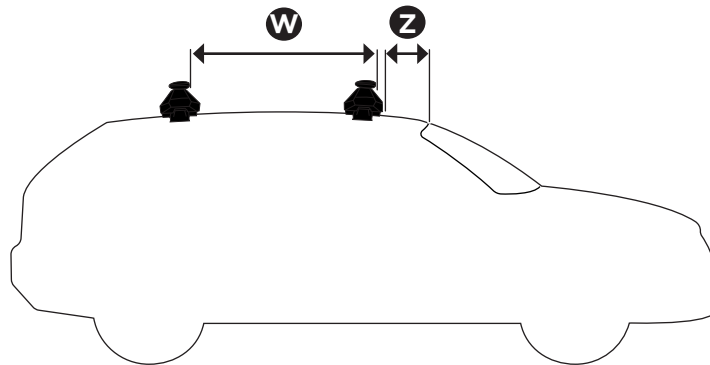

1

Kit 145116

LAND ROVER Range Rover Sport, 5-dr SUV, 04-09, 10-13

ISO 11154-E

THULE WingBar Evo	THULE WingBar Edge	THULE WingBar	THULE SquareBar Evo	Evo X (scale)	Edge X (scale)
LAND ROVER Range Rover Sport, 5-dr SUV, 04-09, 10-13				57	A

THULE ProBar Evo	THULE SlideBar Evo				X (mm/inch)
LAND ROVER Range Rover Sport, 5-dr SUV, 04-09, 10-13				1221 mm / 48 1/8"	

THULE WingBar Evo	THULE WingBar Edge	THULE WingBar	THULE SquareBar Evo	Evo Y (scale)	Edge Y (scale)
LAND ROVER Range Rover Sport, 5-dr SUV, 04-09, 10-13				56,5	B

THULE ProBar Evo	THULE SlideBar Evo				Y (mm/inch)
LAND ROVER Range Rover Sport, 5-dr SUV, 04-09, 10-13				1216 mm / 47 7/8"	

	W (mm/inch)	Z (mm/inch)
LAND ROVER Range Rover Sport, 5-dr SUV, 04-09, 10-13	700 mm / 27 1/2"	320 mm / 12 5/8"