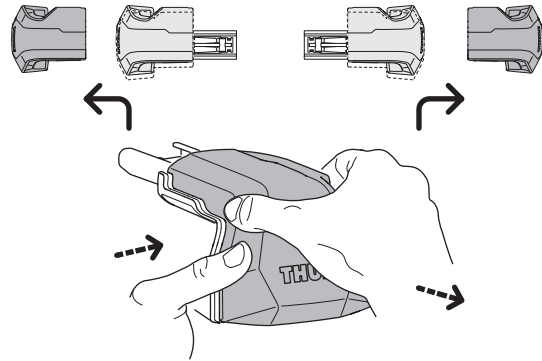

1

Kit 186241

JAECOO J6, 5-dr SUV, 24-
JAECOO 6 EV, 5-dr SUV, 24-
JAECOO EJ6, 5-dr SUV, 24-

THIS KIT IS ONLY FOR VEHICLES WITH FLUSH RAILING.

1

+

Evo

Edge