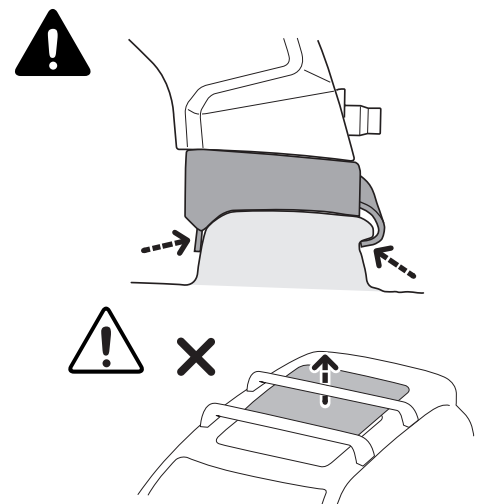

1

Kit 186241

JAECOO J6, 5-dr SUV, 24-
JAECOO 6 EV, 5-dr SUV, 24-
JAECOO EJ6, 5-dr SUV, 24-

THIS KIT IS ONLY FOR VEHICLES WITH FLUSH RAILING.

1

+

Evo

Edge

2

3

4

5

Thule Sweden AB

Borggatan 5, 335 73 Hillerstorp, Sweden
info@thule.com | www.thule.com

©Thule. All rights reserved.
5566074001 | 2026-04-16 #00