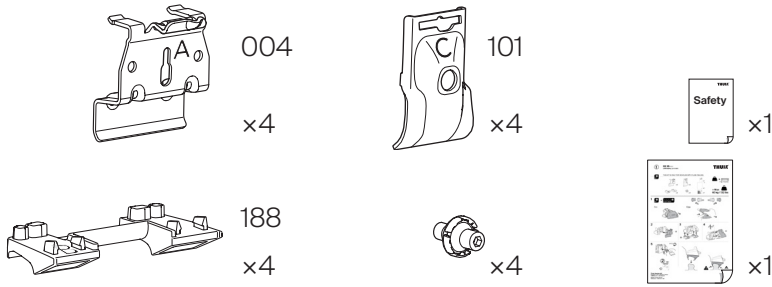

1

Kit 186241

JAECOO J6, 5-dr SUV, 24-
JAECOO 6 EV, 5-dr SUV, 24-
JAECOO EJ6, 5-dr SUV, 24-

THIS KIT IS ONLY FOR VEHICLES WITH FLUSH RAILING.

1

+

Evo

Edge