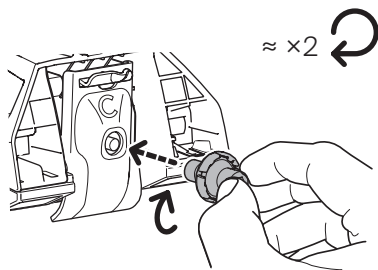

1

Kit 186241

JAECOO J6, 5-dr SUV, 24-
JAECOO 6 EV, 5-dr SUV, 24-
JAECOO EJ6, 5-dr SUV, 24-

THIS KIT IS ONLY FOR VEHICLES WITH FLUSH RAILING.

1

+

Evo

Edge

2

3

4

5

Thule Sweden AB

Borggatan 5, 335 73 Hillerstorp, Sweden
info@thule.com | www.thule.com

©Thule. All rights reserved.
5566074001 | 2026-04-16 #00