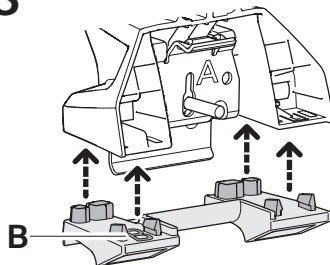

1

Kit 186241

JAECOO J6, 5-dr SUV, 24-
JAECOO 6 EV, 5-dr SUV, 24-
JAECOO EJ6, 5-dr SUV, 24-

THIS KIT IS ONLY FOR VEHICLES WITH FLUSH RAILING.

1

+

Evo

Edge

2

3

4

5

Thule Sweden AB

Borggatan 5, 335 73 Hillerstorp, Sweden
info@thule.com | www.thule.com

©Thule. All rights reserved.
5566074001 | 2026-04-16 #00