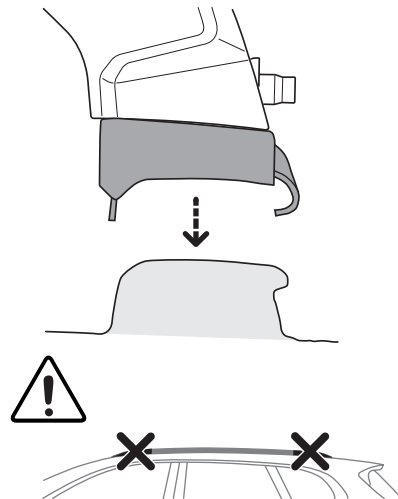

1

Kit 186241

JAECOO J6, 5-dr SUV, 24-
JAECOO 6 EV, 5-dr SUV, 24-
JAECOO EJ6, 5-dr SUV, 24-

THIS KIT IS ONLY FOR VEHICLES WITH FLUSH RAILING.

1

+

Evo

Edge

2

3

4

5

Thule Sweden AB

Borggatan 5, 335 73 Hillerstorp, Sweden
info@thule.com | www.thule.com

©Thule. All rights reserved.
5566074001 | 2026-04-16 #00