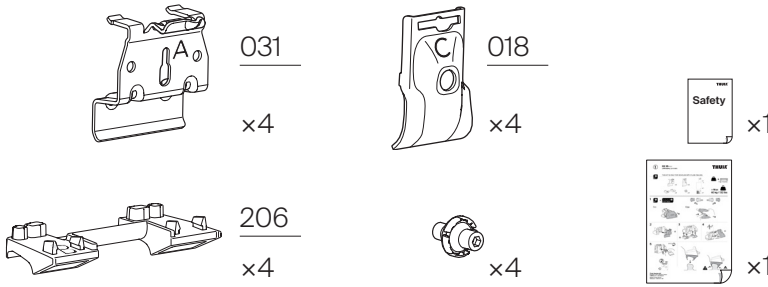

1

Kit 186272

JEEP Compass (3rd Generation), 5-dr SUV, 26-

THIS KIT IS ONLY FOR VEHICLES WITH FLUSH RAILING.

1

+

Evo

Edge