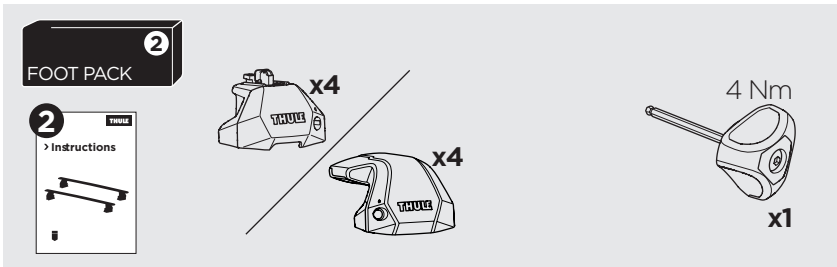

1

Kit 187046

SUBARU Levorg, 5-dr Estate, 20-
SUBARU WRX Sportswagon, 5-dr Estate, 20-

ISO 11154-E

This kit is only for vehicles with fixpoint mounting.

3

4

5