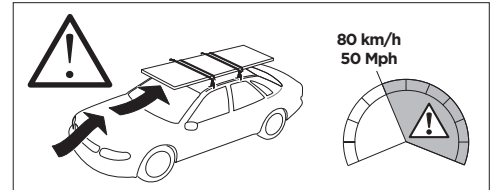

1

Kit 187046

SUBARU Levorg, 5-dr Estate, 20-
SUBARU WRX Sportswagon, 5-dr Estate, 20-

ISO 11154-E

This kit is only for vehicles with fixpoint mounting.

3

4

5