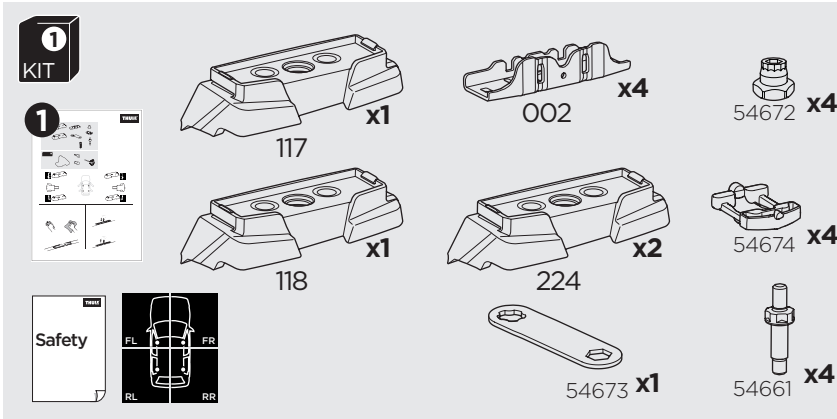

1

Kit 187046

SUBARU Levorg, 5-dr Estate, 20-
SUBARU WRX Sportswagon, 5-dr Estate, 20-

ISO 11154-E

This kit is only for vehicles with fixpoint mounting.

3

4

5