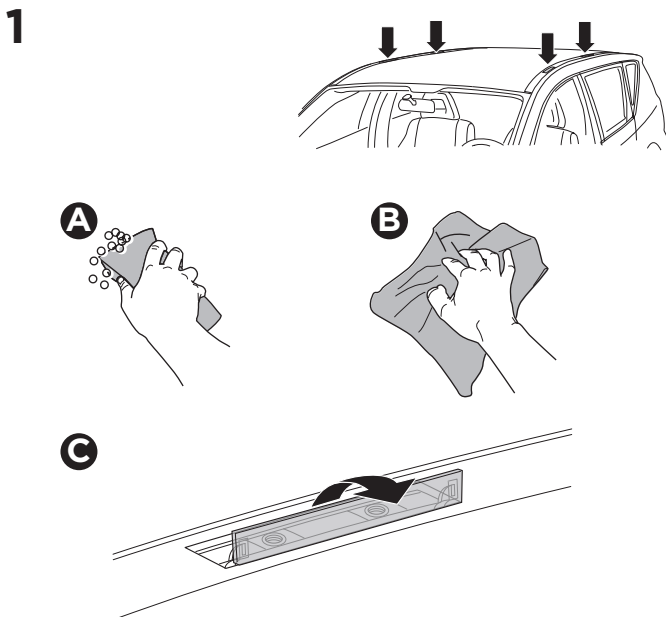

1

Kit 187046

SUBARU Levorg, 5-dr Estate, 20-
SUBARU WRX Sportswagon, 5-dr Estate, 20-

ISO 11154-E

This kit is only for vehicles with fixpoint mounting.

3

4

5