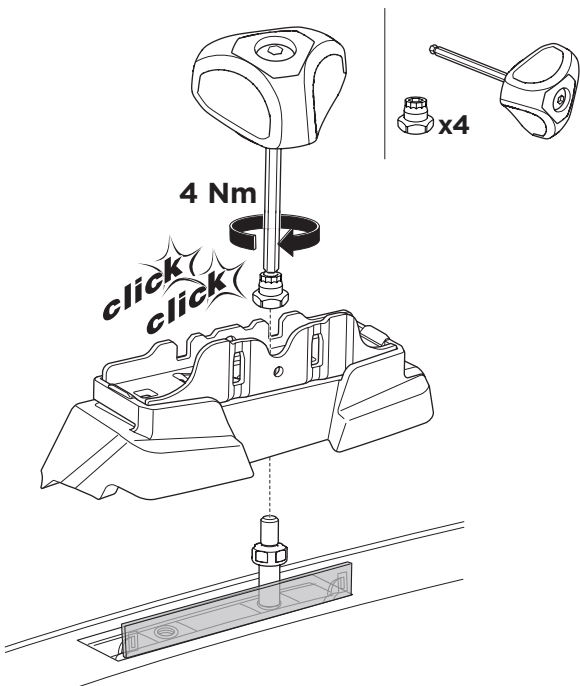

1

Kit 187046

SUBARU Levorg, 5-dr Estate, 20-
SUBARU WRX Sportswagon, 5-dr Estate, 20-

ISO 11154-E

This kit is only for vehicles with fixpoint mounting.

3

4

5