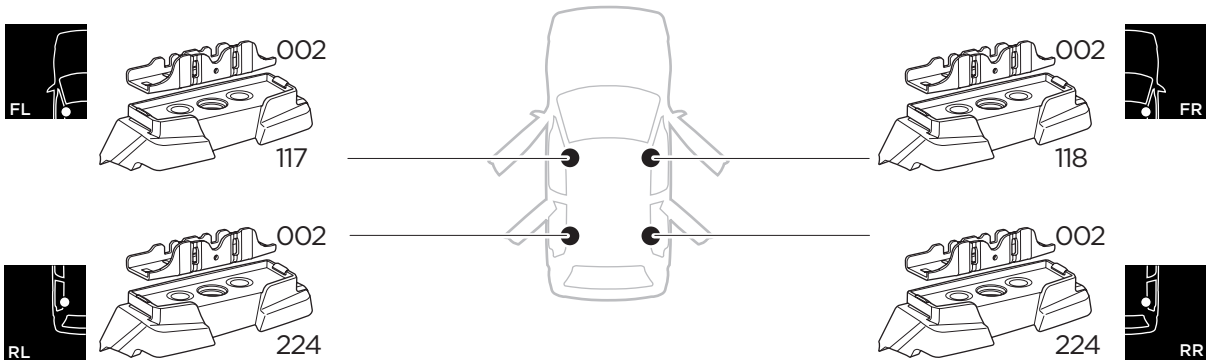

1

Kit 187046

SUBARU Levorg, 5-dr Estate, 20-
SUBARU WRX Sportswagon, 5-dr Estate, 20-

ISO 11154-E

This kit is only for vehicles with fixpoint mounting.

3

4

5