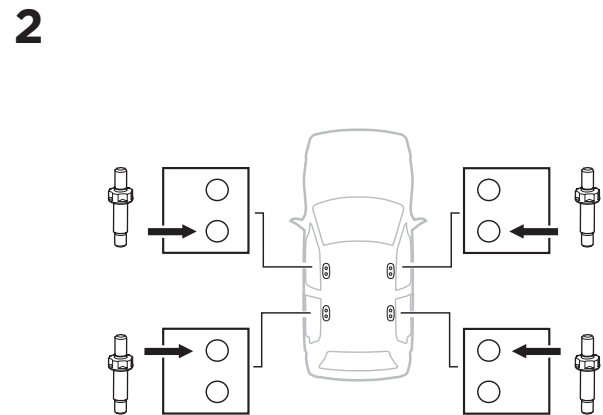

1

Kit 187046

SUBARU Levorg, 5-dr Estate, 20-
SUBARU WRX Sportswagon, 5-dr Estate, 20-

ISO 11154-E

This kit is only for vehicles with fixpoint mounting.

3

4

5