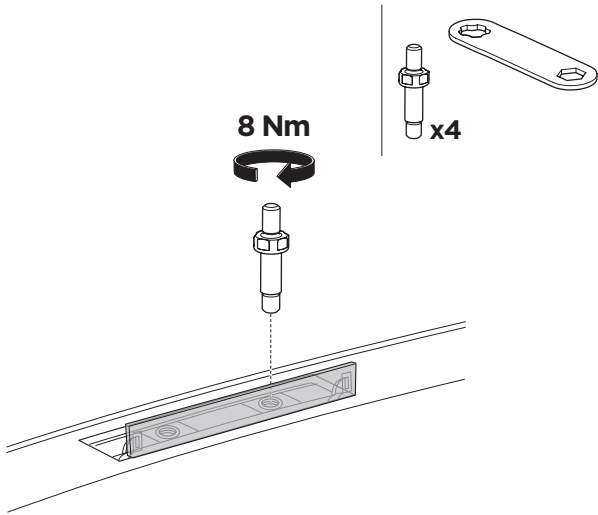

1

Kit 187046

SUBARU Levorg, 5-dr Estate, 20-
SUBARU WRX Sportswagon, 5-dr Estate, 20-

ISO 11154-E

This kit is only for vehicles with fixpoint mounting.

3

4

5