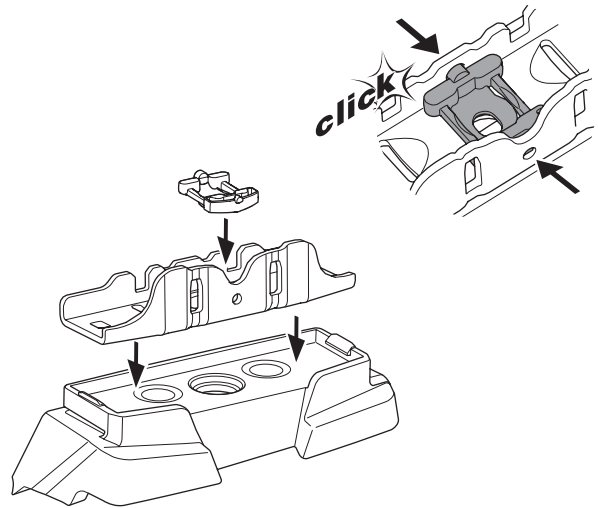

1

Kit 187046

SUBARU Levorg, 5-dr Estate, 20-
SUBARU WRX Sportswagon, 5-dr Estate, 20-

ISO 11154-E

This kit is only for vehicles with fixpoint mounting.

3

4

5