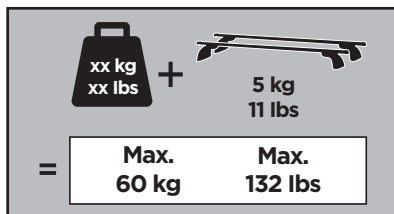

Thule XT Kit 3124

> Instructions

OPEL Adam, 3-dr Hatchback, 13-

VAUXHALL Adam, 3-dr Hatchback, 13-

This kit is only for vehicles with fixpoint mounting.

ISO 11154-E

183124

C.20130423
509-3124-01