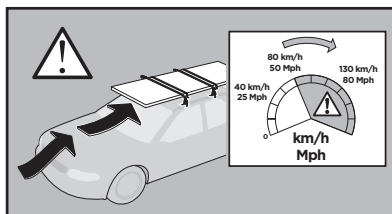

Thule XT Kit 3124

> Instructions

OPEL Adam, 3-dr Hatchback, 13-

VAUXHALL Adam, 3-dr Hatchback, 13-

This kit is only for vehicles with fixpoint mounting.

ISO 11154-E

183124

C.20130423
509-3124-01