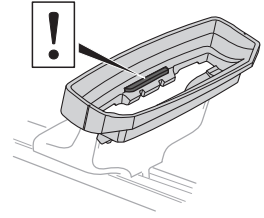

2

A

B

C

EN Only a few turns
DE Nur wenige Umdrehungen
FR Quelques tours uniquement
NL Slechts enkele slagen
IT Solo qualche giro
ES Sólo algunas vueltas
PT Noções básicas
SV Endast några varv
DK Kun nogle få omgange
NE Bare noen få omdreinger
FI Vain muutama kierros

ET Ainult mõni pööre
LV Tikai dažī apgriezieni
LT Tik keli pasukimai
PL Wystarczy kilka obrotów
RU Только несколько оборотов
UK Лише декілька обертів
BG Само няколко завъртания
CS Pouze několik otáček
SK Len niekoľko otáčok
SL Le nekaj obratov
HR/BIH Samo nekoliko okreta

RO Doar câteva rotiri
HU Csak néhány fordítás
EL Μόνο λίγες περιστροφές
TR Yalnızca birkaç tur

بعض دورات فقط **AR**
רק מספר סיבובים **HE**

ZH 仅几圈
JA 2～3回転のみ
KO 몇 번만 돌리면 됨
TH เพียงสองสามรอบ