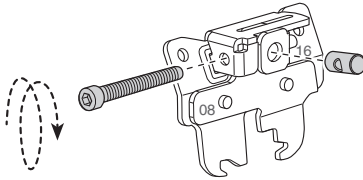

2

A

B

C

EN Only a few turns
DE Nur wenige Umdrehungen
FR Quelques tours uniquement
NL Slechts enkele slagen
IT Solo qualche giro
ES Sólo algunas vueltas
PT Noções básicas
SV Endast några varv
DK Kun nogle få omgange
NE Bare noen få omdreinger
FI Vain muutama kierros

ET Ainult mõni pööre
LV Tikai dažī apgriezieni
LT Tik keli pasukimai
PL Wystarczy kilka obrotów
RU Только несколько оборотов
UK Лише декілька обертів
BG Само няколко завъртания
CS Pouze několik otáček
SK Len niekoľko otáčok
SL Le nekaj obratov
HR/BIH Samo nekoliko okreta

RO Doar câteva rotiri
HU Csak néhány fordítás
EL Μόνο λίγες περιστροφές
TR Yalnızca birkaç tur

بعض دورات فقط **AR**
רק מספר סיבובים **HE**

ZH 仅几圈
JA 2～3回転のみ
KO 몇 번만 돌리면 됨
TH เพียงสองสามรอบ