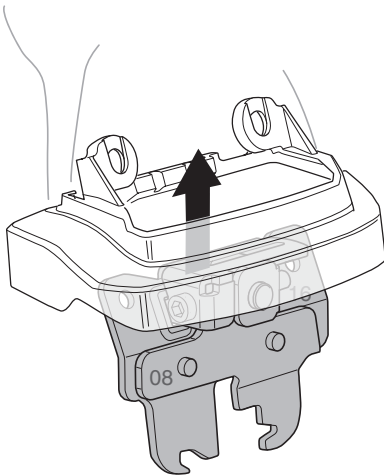

2

A

B

C

EN Only a few turns
DE Nur wenige Umdrehungen
FR Quelques tours uniquement
NL Slechts enkele slagen
IT Solo qualche giro
ES Sólo algunas vueltas
PT Noções básicas
SV Endast några varv
DK Kun nogle få omgange
NE Bare noen få omdreinger
FI Vain muutama kierros

ET Ainult mõni pööre
LV Tikai dažī apgriezieni
LT Tik keli pasukimai
PL Wystarczy kilka obrotów
RU Только несколько оборотов
UK Лише декілька обертів
BG Само няколко завъртания
CS Pouze několik otáček
SK Len niekoľko otáčok
SL Le nekaj obratov
HR/BIH Samo nekoliko okreta

RO Doar câteva rotiri
HU Csak néhány fordítás
EL Μόνο λίγες περιστροφές
TR Yalnızca birkaç tur

بعض دورات فقط **AR**
רק מספר סיבובים **HE**

ZH 仅几圈
JA 2～3回転のみ
KO 몇 번만 돌리면 됨
TH เพียงสองสามรอบ