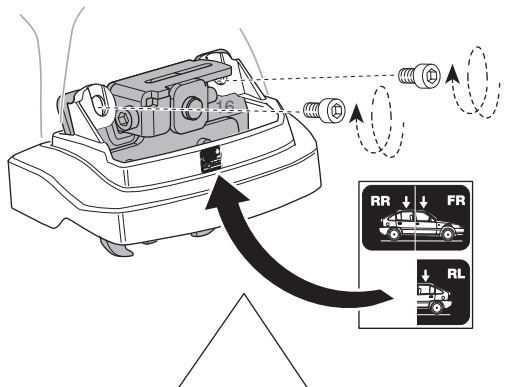

EN Only a few turns
DE Nur wenige Umdrehungen
FR Quelques tours uniquement
NL Slechts enkele slagen
IT Solo qualche giro
ES Sólo algunas vueltas
PT Noções básicas
SV Endast några varv
DK Kun nogle få omgange
NE Bare noen få omdreinger
FI Vain muutama kierros

ET Ainult mõni pööre
LV Tikai dažī apgriezieni
LT Tik keli pasukimai
PL Wystarczy kilka obrotów
RU Только несколько оборотов
UK Лише декілька обертів
BG Само няколко завъртания
CS Pouze několik otáček
SK Len niekoľko otáčok
SL Le nekaj obratov
HR/BIH Samo nekoliko okreta

RO Doar câteva rotiri
HU Csak néhány fordítás
EL Μόνο λίγες περιστροφές
TR Yalnızca birkaç tur

بعض دورات فقط **AR**
רק מספר סיבובים **HE**

ZH 仅几圈
JA 2～3回転のみ
KO 몇 번만 돌리면 됨
TH เพียงสองสามรอบ