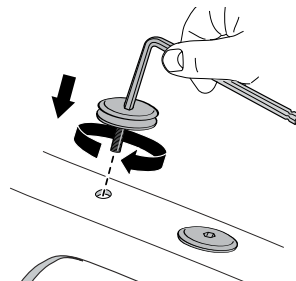

 6 mm  
x1

A

A

B

Thule Sweden AB, Box 69, 330 33 Hillerstorp, SWEDEN  
Thule Inc., 42 Silvermine Road, Seymour, Connecticut 06483, USA

› PART OF THULE GROUP

[info@thule.com](mailto:info@thule.com)

Phone: 800-238-2388