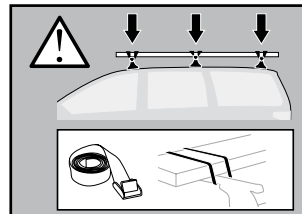

# > Instructions

**FORD Transit Custom**, 4-dr Van, 13-18, 18-  
**FORD Tourneo Custom**, 5-dr Bus, 13-18, 18-

This kit is only for vehicles with fixpoint mounting.

ISO 11154-E

183123

C.20180921  
509-3123-06