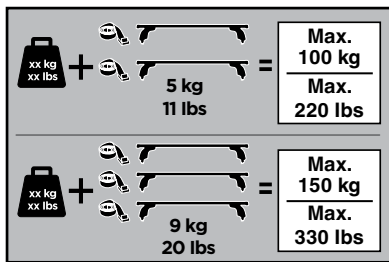

# > Instructions

**FORD Transit Custom**, 4-dr Van, 13-18, 18-  
**FORD Tourneo Custom**, 5-dr Bus, 13-18, 18-

This kit is only for vehicles with fixpoint mounting.

ISO 11154-E

183123

C.20180921  
509-3123-06