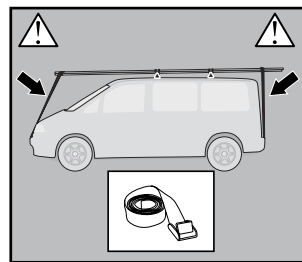

# > Instructions

**FORD Transit Custom**, 4-dr Van, 13-18, 18-  
**FORD Tourneo Custom**, 5-dr Bus, 13-18, 18-

This kit is only for vehicles with fixpoint mounting.

ISO 11154-E

183123

C.20180921  
509-3123-06