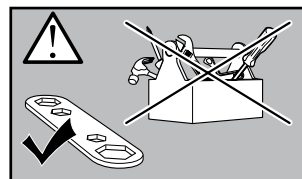

# > Instructions

**FORD Transit Custom**, 4-dr Van, 13-18, 18-  
**FORD Tourneo Custom**, 5-dr Bus, 13-18, 18-

This kit is only for vehicles with fixpoint mounting.

ISO 11154-E

183123

C.20180921  
509-3123-06