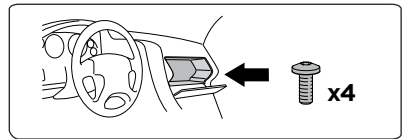

 6 mm  
x1

A

A

B

Thule Sweden AB, Box 69, 330 33 Hillerstorp, SWEDEN  
Thule Inc., 42 Silvermine Road, Seymour, Connecticut 06483, USA

› PART OF THULE GROUP

[info@thule.com](mailto:info@thule.com)

Phone: 800-238-2388