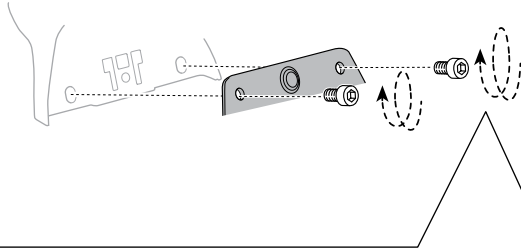

2

A

B

A

16 mm x8/x12

EN Only a few turns
DE Nur wenige Umdrehungen
FR Quelques tours uniquement
NL Slechts enkele slagen
IT Solo qualche giro
ES Sólo algunas vueltas
PT Noções básicas
SV Endast några varv
DK Kun nogle få omgange
NE Bare noen få omdreininger
FI Vain muutama kierros
ET Ainult mõni pööre
LV Tikai dažī apgriezieni
LT Tik keli pasukimai
PL Wystarczy kilka obrotów
RU Только несколько оборотов

UK Лише декілька обертів
BG Само няколко завъртания
CS Pouze několik otáček
SK Len niekoľko otáčok
SL Le nekaj obratov
HR/BIH Samo nekoliko okreta
RO Doar câteva rotiri
HU Csak néhány fordítás
EL Μόνο λίγες περιστροφές
TR Yalnızca birkaç tur

بعض دورات فقط **AR**
רק מספר סיבובים **HE**

ZH 仅几圈
JA 2～3回転のみ
KO 몇 번만 돌리면 됨
TH เพียงสองสามรอบ

3

x1