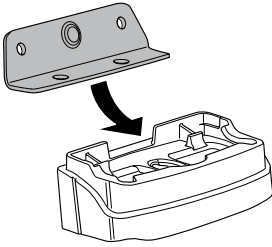

2

A

B

A

16 mm x8/x12

EN Only a few turns
DE Nur wenige Umdrehungen
FR Quelques tours uniquement
NL Slechts enkele slagen
IT Solo qualche giro
ES Sólo algunas vueltas
PT Noções básicas
SV Endast några varv
DK Kun nogle få omgange
NE Bare noen få omdreininger
FI Vain muutama kierros
ET Ainult mõni pööre
LV Tikai dažī apgriezieni
LT Tik keli pasukimai
PL Wystarczy kilka obrotów
RU Только несколько оборотов

UK Лише декілька обертів
BG Само няколко завъртания
CS Pouze několik otáček
SK Len niekoľko otáčok
SL Le nekaj obratov
HR/BIH Samo nekoliko okreta
RO Doar câteva rotiri
HU Csak néhány fordítás
EL Μόνο λίγες περιστροφές
TR Yalnızca birkaç tur

بعض دورات فقط **AR**
רק מספר סיבובים **HE**

ZH 仅几圈
JA 2～3回転のみ
KO 몇 번만 돌리면 됨
TH เพียงสองสามรอบ

3

x1