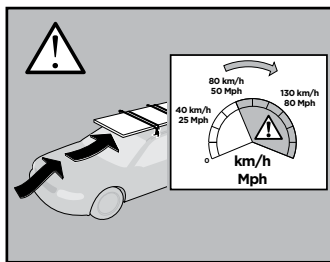

# > Instructions

**FORD Transit Custom**, 4-dr Van, 13-18, 18-  
**FORD Tourneo Custom**, 5-dr Bus, 13-18, 18-

This kit is only for vehicles with fixpoint mounting.

ISO 11154-E

183123

C.20180921  
509-3123-06