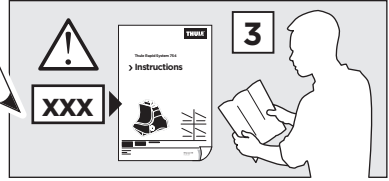

2

PEUGEOT 206, 3-dr Hatchback, 98-08

PEUGEOT 206+, 3-dr Hatchback, 09-12

PEUGEOT 206, 5-dr Hatchback, 98-08

PEUGEOT 206+, 5-dr Hatchback, 09-12