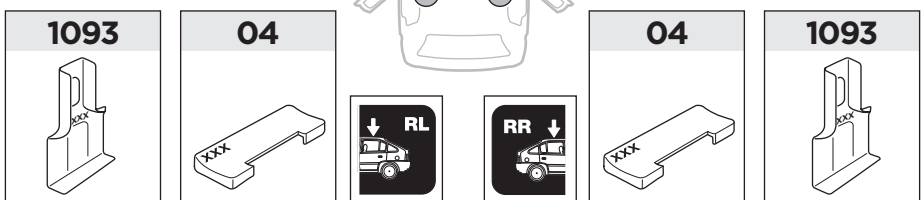

	Y (scale)	Y (mm)	Y (inch)
PEUGEOT 206 , 3-dr Hatchback, 98-08	26	911	35 ⁷ / ₈
PEUGEOT 206 , 5-dr Hatchback, 98-08	24,5	896	35 ¹ / ₄
PEUGEOT 206+ , 3-dr Hatchback, 09-12	26	911	35 ⁷ / ₈
PEUGEOT 206+ , 5-dr Hatchback, 09-12	24,5	896	35 ¹ / ₄

2

PEUGEOT 206, 3-dr Hatchback, 98-08

PEUGEOT 206+, 3-dr Hatchback, 09-12

PEUGEOT 206, 5-dr Hatchback, 98-08

PEUGEOT 206+, 5-dr Hatchback, 09-12

3

PEUGEOT 206, 3-dr Hatchback, 98-08
PEUGEOT 206+, 3-dr Hatchback, 09-12

**x2****x4****x1****6 Nm**

PEUGEOT 206, 5-dr Hatchback, 98-08
PEUGEOT 206+, 5-dr Hatchback, 09-12

**x4****x8****x1****6 Nm**

4

	W (mm)	Z (mm)	W (inch)	Z (inch)
PEUGEOT 206 , 3-dr Hatchback, 98-08	i*	700	i*	27 1/2
PEUGEOT 206+ , 3-dr Hatchback, 09-12	i*	700	i*	27 1/2

i* = information

4

	W (mm)	Z (mm)	W (inch)	Z (inch)
PEUGEOT 206 , 5-dr Hatchback, 98-08	i*	i*	i*	i*
PEUGEOT 206+ , 5-dr Hatchback, 09-12	i*	i*	i*	i*

i* = information

i

+