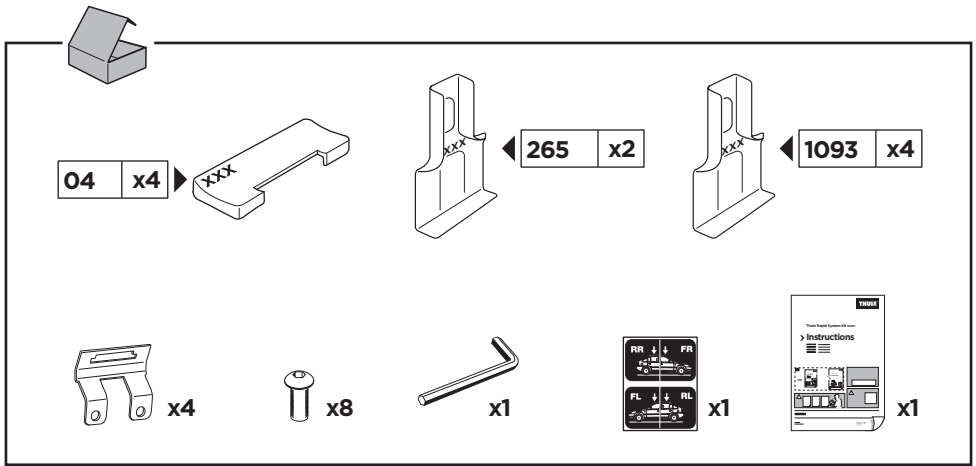

Thule Rapid System Kit 1586

> Instructions

PEUGEOT 206, 3-dr Hatchback, 98-08

PEUGEOT 206, 5-dr Hatchback, 98-08

PEUGEOT 206+, 3-dr Hatchback, 09-12

PEUGEOT 206+, 5-dr Hatchback, 09-12

ISO 11154-E

141586

C.20141212
519-1586-02

Bring your life
thule.com

1

	X (scale)	X (mm)	X (inch)
PEUGEOT 206 , 3-dr Hatchback, 98-08	26	911	35 ⁷ / ₈
PEUGEOT 206 , 5-dr Hatchback, 98-08	26	911	35 ⁷ / ₈
PEUGEOT 206+ , 3-dr Hatchback, 09-12	26	911	35 ⁷ / ₈
PEUGEOT 206+ , 5-dr Hatchback, 09-12	26	911	35 ⁷ / ₈

	Y (scale)	Y (mm)	Y (inch)
PEUGEOT 206 , 3-dr Hatchback, 98-08	26	911	35 ⁷ / ₈
PEUGEOT 206 , 5-dr Hatchback, 98-08	24,5	896	35 ¹ / ₄
PEUGEOT 206+ , 3-dr Hatchback, 09-12	26	911	35 ⁷ / ₈
PEUGEOT 206+ , 5-dr Hatchback, 09-12	24,5	896	35 ¹ / ₄