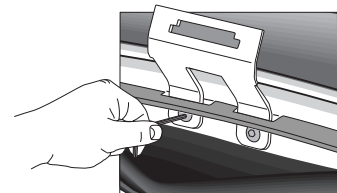

**x2****x4****x1****6 Nm**

PEUGEOT 206, 5-dr Hatchback, 98-08
PEUGEOT 206+, 5-dr Hatchback, 09-12

**x4****x8****x1****6 Nm**

4

	W (mm)	Z (mm)	W (inch)	Z (inch)
PEUGEOT 206 , 3-dr Hatchback, 98-08	i*	700	i*	27 1/2
PEUGEOT 206+ , 3-dr Hatchback, 09-12	i*	700	i*	27 1/2