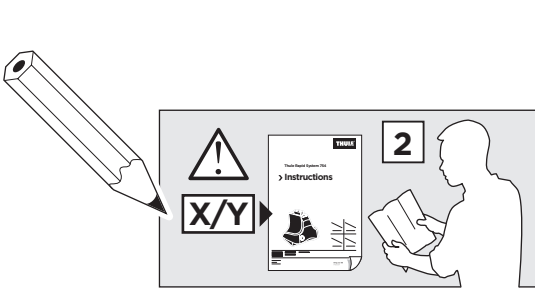

Thule Rapid System Kit 1586

> Instructions

PEUGEOT 206, 3-dr Hatchback, 98-08

PEUGEOT 206, 5-dr Hatchback, 98-08

PEUGEOT 206+, 3-dr Hatchback, 09-12

PEUGEOT 206+, 5-dr Hatchback, 09-12

ISO 11154-E

141586

C.20141212
519-1586-02

Bring your life
thule.com

1

	X (scale)	X (mm)	X (inch)
PEUGEOT 206 , 3-dr Hatchback, 98-08	26	911	35 ⁷ / ₈
PEUGEOT 206 , 5-dr Hatchback, 98-08	26	911	35 ⁷ / ₈
PEUGEOT 206+ , 3-dr Hatchback, 09-12	26	911	35 ⁷ / ₈
PEUGEOT 206+ , 5-dr Hatchback, 09-12	26	911	35 ⁷ / ₈