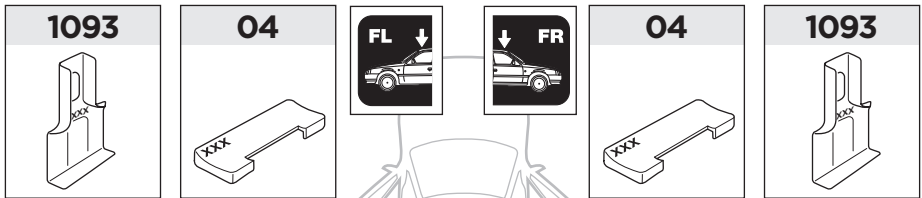

	Y (scale)	Y (mm)	Y (inch)
PEUGEOT 206 , 3-dr Hatchback, 98-08	26	911	35 ⁷ / ₈
PEUGEOT 206 , 5-dr Hatchback, 98-08	24,5	896	35 ¹ / ₄
PEUGEOT 206+ , 3-dr Hatchback, 09-12	26	911	35 ⁷ / ₈
PEUGEOT 206+ , 5-dr Hatchback, 09-12	24,5	896	35 ¹ / ₄

2

PEUGEOT 206, 3-dr Hatchback, 98-08

PEUGEOT 206+, 3-dr Hatchback, 09-12

PEUGEOT 206, 5-dr Hatchback, 98-08

PEUGEOT 206+, 5-dr Hatchback, 09-12

3

PEUGEOT 206, 3-dr Hatchback, 98-08
PEUGEOT 206+, 3-dr Hatchback, 09-12

**x2****x4****x1****6 Nm**

PEUGEOT 206, 5-dr Hatchback, 98-08
PEUGEOT 206+, 5-dr Hatchback, 09-12

**x4****x8****x1****6 Nm**

4

	W (mm)	Z (mm)	W (inch)	Z (inch)
PEUGEOT 206 , 3-dr Hatchback, 98-08	i*	700	i*	27 1/2
PEUGEOT 206+ , 3-dr Hatchback, 09-12	i*	700	i*	27 1/2

i* = information

4

	W (mm)	Z (mm)	W (inch)	Z (inch)
PEUGEOT 206 , 5-dr Hatchback, 98-08	i*	i*	i*	i*
PEUGEOT 206+ , 5-dr Hatchback, 09-12	i*	i*	i*	i*

i* = information

i

+