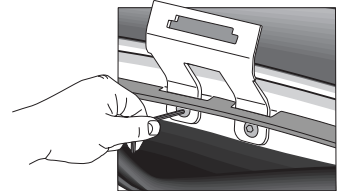

**x2****x4****x1****6 Nm**

PEUGEOT 206, 5-dr Hatchback, 98-08
PEUGEOT 206+, 5-dr Hatchback, 09-12

**x4****x8****x1****6 Nm**

4

	W (mm)	Z (mm)	W (inch)	Z (inch)
PEUGEOT 206 , 3-dr Hatchback, 98-08	i*	700	i*	27 1/2
PEUGEOT 206+ , 3-dr Hatchback, 09-12	i*	700	i*	27 1/2