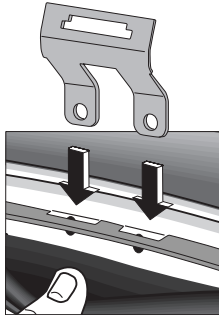

**x2****x4****x1****6 Nm**

PEUGEOT 206, 5-dr Hatchback, 98-08
PEUGEOT 206+, 5-dr Hatchback, 09-12

**x4****x8****x1****6 Nm**

4

	W (mm)	Z (mm)	W (inch)	Z (inch)
PEUGEOT 206 , 3-dr Hatchback, 98-08	i*	700	i*	27 1/2
PEUGEOT 206+ , 3-dr Hatchback, 09-12	i*	700	i*	27 1/2