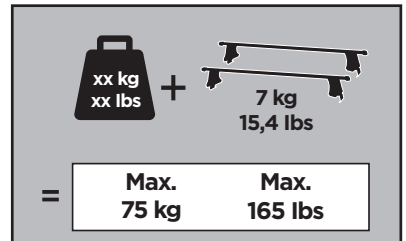

Thule Rapid System Kit 1586

> Instructions

PEUGEOT 206, 3-dr Hatchback, 98-08

PEUGEOT 206, 5-dr Hatchback, 98-08

PEUGEOT 206+, 3-dr Hatchback, 09-12

PEUGEOT 206+, 5-dr Hatchback, 09-12

ISO 11154-E

141586

C.20141212
519-1586-02

Bring your life
thule.com