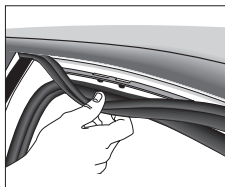

**x2****x4****x1****6 Nm**

PEUGEOT 206, 5-dr Hatchback, 98-08
PEUGEOT 206+, 5-dr Hatchback, 09-12

**x4****x8****x1****6 Nm**

4

	W (mm)	Z (mm)	W (inch)	Z (inch)
PEUGEOT 206 , 3-dr Hatchback, 98-08	i*	700	i*	27 1/2
PEUGEOT 206+ , 3-dr Hatchback, 09-12	i*	700	i*	27 1/2