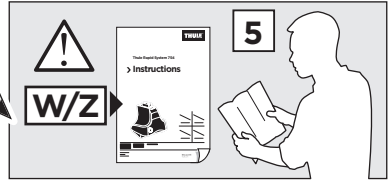

**x2****x4****x1****6 Nm**

PEUGEOT 206, 5-dr Hatchback, 98-08
PEUGEOT 206+, 5-dr Hatchback, 09-12

**x4****x8****x1****6 Nm**

4

	W (mm)	Z (mm)	W (inch)	Z (inch)
PEUGEOT 206 , 3-dr Hatchback, 98-08	i*	700	i*	27 1/2
PEUGEOT 206+ , 3-dr Hatchback, 09-12	i*	700	i*	27 1/2

i* = information

4

	W (mm)	Z (mm)	W (inch)	Z (inch)
PEUGEOT 206 , 5-dr Hatchback, 98-08	i*	i*	i*	i*
PEUGEOT 206+ , 5-dr Hatchback, 09-12	i*	i*	i*	i*

i* = information

i

+