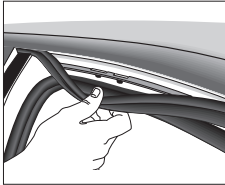

**x2****x4****x1****6 Nm**

PEUGEOT 206, 5-dr Hatchback, 98-08
PEUGEOT 206+, 5-dr Hatchback, 09-12

**x4****x8****x1****6 Nm**

4

	W (mm)	Z (mm)	W (inch)	Z (inch)
PEUGEOT 206 , 3-dr Hatchback, 98-08	i*	700	i*	27 1/2
PEUGEOT 206+ , 3-dr Hatchback, 09-12	i*	700	i*	27 1/2