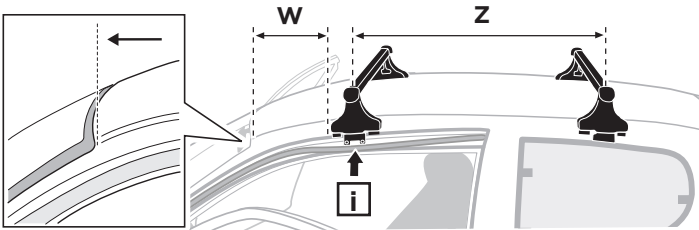

**x2****x4****x1****6 Nm**

PEUGEOT 206, 5-dr Hatchback, 98-08
PEUGEOT 206+, 5-dr Hatchback, 09-12

**x4****x8****x1****6 Nm**

4

	W (mm)	Z (mm)	W (inch)	Z (inch)
PEUGEOT 206 , 3-dr Hatchback, 98-08	i*	700	i*	27 1/2
PEUGEOT 206+ , 3-dr Hatchback, 09-12	i*	700	i*	27 1/2

i* = information

4

	W (mm)	Z (mm)	W (inch)	Z (inch)
PEUGEOT 206 , 5-dr Hatchback, 98-08	i*	i*	i*	i*
PEUGEOT 206+ , 5-dr Hatchback, 09-12	i*	i*	i*	i*

i* = information

i

+