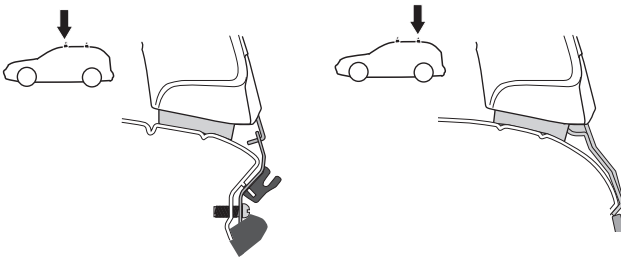

**x2****x4****x1****6 Nm**

PEUGEOT 206, 5-dr Hatchback, 98-08
PEUGEOT 206+, 5-dr Hatchback, 09-12

**x4****x8****x1****6 Nm**

4

	W (mm)	Z (mm)	W (inch)	Z (inch)
PEUGEOT 206 , 3-dr Hatchback, 98-08	i*	700	i*	27 1/2
PEUGEOT 206+ , 3-dr Hatchback, 09-12	i*	700	i*	27 1/2

i* = information

4

	W (mm)	Z (mm)	W (inch)	Z (inch)
PEUGEOT 206 , 5-dr Hatchback, 98-08	i*	i*	i*	i*
PEUGEOT 206+ , 5-dr Hatchback, 09-12	i*	i*	i*	i*

i* = information

i

+