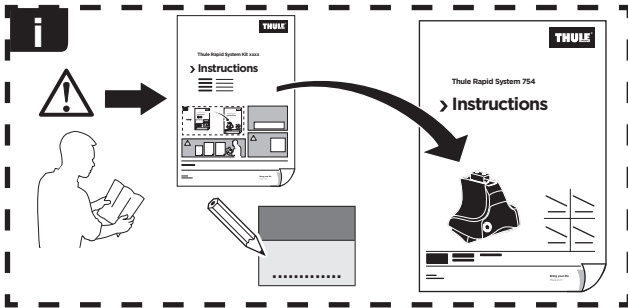

Thule Rapid System Kit 1586

> Instructions

PEUGEOT 206, 3-dr Hatchback, 98-08

PEUGEOT 206, 5-dr Hatchback, 98-08

PEUGEOT 206+, 3-dr Hatchback, 09-12

PEUGEOT 206+, 5-dr Hatchback, 09-12

ISO 11154-E

141586

C.20141212
519-1586-02

Bring your life
thule.com