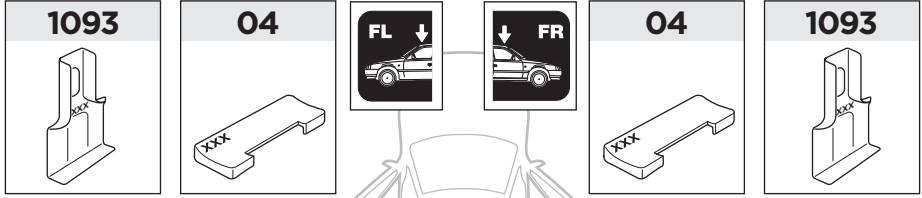

PEUGEOT 206, 3-dr Hatchback, 98-08

PEUGEOT 206+, 3-dr Hatchback, 09-12