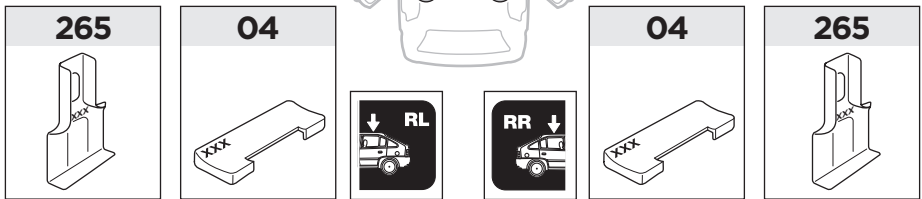

PEUGEOT 206, 3-dr Hatchback, 98-08

PEUGEOT 206+, 3-dr Hatchback, 09-12