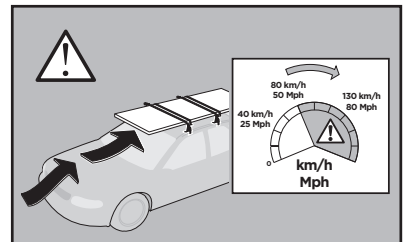

Thule Rapid System Kit 1586

> Instructions

PEUGEOT 206, 3-dr Hatchback, 98-08

PEUGEOT 206, 5-dr Hatchback, 98-08

PEUGEOT 206+, 3-dr Hatchback, 09-12

PEUGEOT 206+, 5-dr Hatchback, 09-12

ISO 11154-E

141586

C.20141212
519-1586-02

Bring your life
thule.com