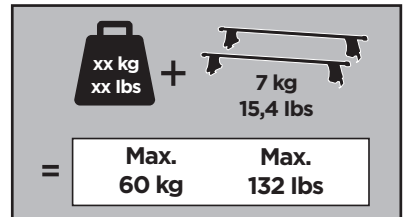

# > Instructions

**KIA Ceed**, 5-dr Hatchback, 12-18 (With glassroof)  
**KIA Cerato**, 5-dr Hatchback, 13-18

ISO 11154-E

07 x2

249 x1

250 x1

368 x2

798 x2