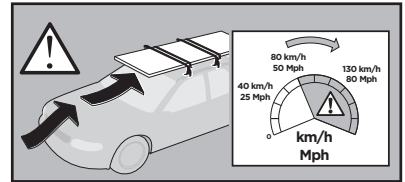

# > Instructions

**KIA Ceed**, 5-dr Hatchback, 12-18 (With glassroof)  
**KIA Cerato**, 5-dr Hatchback, 13-18

ISO 11154-E

07 x2

249 x1

250 x1

368 x2

798 x2