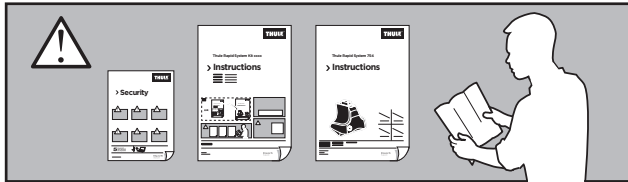

# > Instructions

**KIA Ceed**, 5-dr Hatchback, 12-18 (With glassroof)  
**KIA Cerato**, 5-dr Hatchback, 13-18

ISO 11154-E

07 x2

249 x1

250 x1

368 x2

798 x2