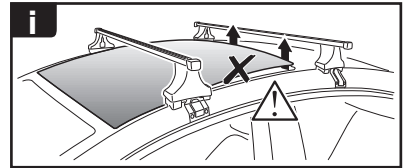

# > Instructions

**KIA Ceed**, 5-dr Hatchback, 12-18 (With glassroof)  
**KIA Cerato**, 5-dr Hatchback, 13-18

ISO 11154-E

07 x2

249 x1

250 x1

368 x2

798 x2