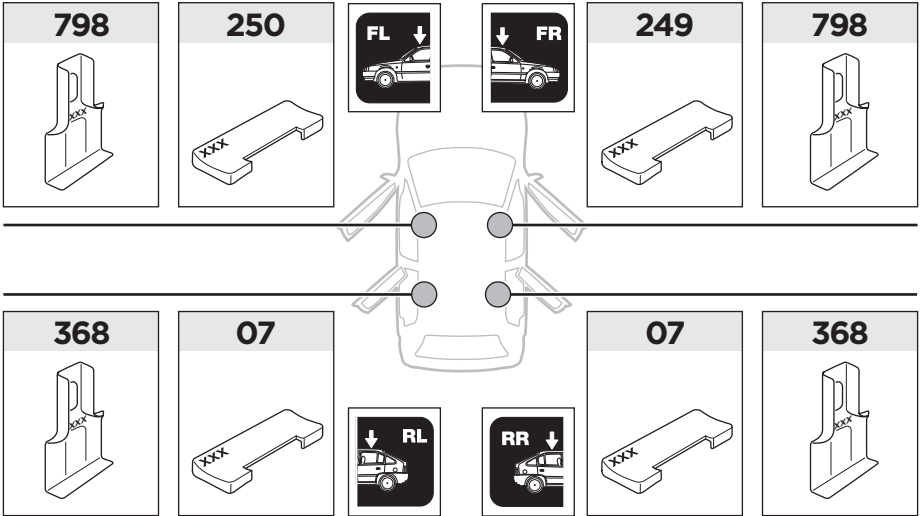

# 1

	X (scale)	X (mm)	X (inch)
<b>KIA Ceed, 5-dr Hatchback, 12-18 (With glassroof)</b>	<b>36,5</b>	<b>1016</b>	<b>40</b>
<b>KIA Cerato, 5-dr Hatchback, 13-18</b>	<b>41,5</b>	<b>1066</b>	<b>42</b>

	Y (scale)	Y (mm)	Y (inch)
<b>KIA Ceed, 5-dr Hatchback, 12-18 (With glassroof)</b>	<b>30</b>	<b>951</b>	<b>37 1/2</b>
<b>KIA Cerato, 5-dr Hatchback, 13-18</b>	<b>37</b>	<b>1021</b>	<b>40 1/4</b>

**2**

**KIA Ceed**, 5-dr Hatchback, 12-18 (With glassroof)

**KIA Cerato**, 5-dr Hatchback, 13-18

**3**

	W (mm)	Z (mm)	W (inch)	Z (inch)
<b>KIA Ceed</b> , 5-dr Hatchback, 12-18 (With glassroof)	<b>300</b>	<b>700</b>	<b>11 <sup>3</sup>/<sub>4</sub></b>	<b>27 <sup>1</sup>/<sub>2</sub></b>
<b>KIA Cerato</b> , 5-dr Hatchback, 13-18	<b>300</b>	<b>700</b>	<b>11 <sup>3</sup>/<sub>4</sub></b>	<b>27 <sup>1</sup>/<sub>2</sub></b>