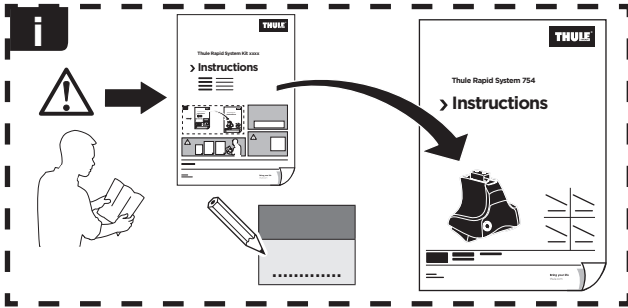

# > Instructions

**KIA Ceed**, 5-dr Hatchback, 12-18 (With glassroof)  
**KIA Cerato**, 5-dr Hatchback, 13-18

ISO 11154-E

07 x2

249 x1

250 x1

368 x2

798 x2