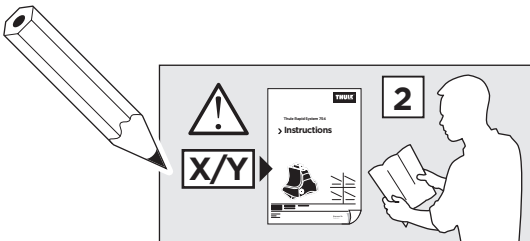

07 x2

249 x1

250 x1

368 x2

798 x2

x1

x1

1

	X (scale)	X (mm)	X (inch)
KIA Ceed, 5-dr Hatchback, 12-18 (With glassroof)	36,5	1016	40
KIA Cerato, 5-dr Hatchback, 13-18	41,5	1066	42

	Y (scale)	Y (mm)	Y (inch)
KIA Ceed, 5-dr Hatchback, 12-18 (With glassroof)	30	951	37 1/2
KIA Cerato, 5-dr Hatchback, 13-18	37	1021	40 1/4