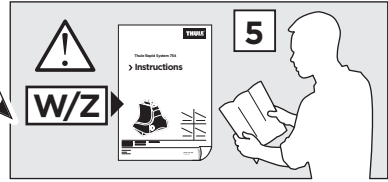

3

	W (mm)	Z (mm)	W (inch)	Z (inch)
KIA Ceed, 5-dr Hatchback, 12-18 (With glassroof)	300	700	11 ³/₄	27 ¹/₂
KIA Cerato, 5-dr Hatchback, 13-18	300	700	11 ³/₄	27 ¹/₂