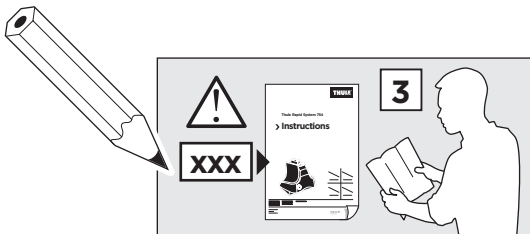

# 1

	X (scale)	X (mm)	X (inch)
<b>KIA Ceed, 5-dr Hatchback, 12-18 (With glassroof)</b>	<b>36,5</b>	<b>1016</b>	<b>40</b>
<b>KIA Cerato, 5-dr Hatchback, 13-18</b>	<b>41,5</b>	<b>1066</b>	<b>42</b>

	Y (scale)	Y (mm)	Y (inch)
<b>KIA Ceed, 5-dr Hatchback, 12-18 (With glassroof)</b>	<b>30</b>	<b>951</b>	<b>37 1/2</b>
<b>KIA Cerato, 5-dr Hatchback, 13-18</b>	<b>37</b>	<b>1021</b>	<b>40 1/4</b>

**2**

**KIA Ceed**, 5-dr Hatchback, 12-18 (With glassroof)

**KIA Cerato**, 5-dr Hatchback, 13-18

**3**

	W (mm)	Z (mm)	W (inch)	Z (inch)
<b>KIA Ceed</b> , 5-dr Hatchback, 12-18 (With glassroof)	<b>300</b>	<b>700</b>	<b>11 <sup>3</sup>/<sub>4</sub></b>	<b>27 <sup>1</sup>/<sub>2</sub></b>
<b>KIA Cerato</b> , 5-dr Hatchback, 13-18	<b>300</b>	<b>700</b>	<b>11 <sup>3</sup>/<sub>4</sub></b>	<b>27 <sup>1</sup>/<sub>2</sub></b>