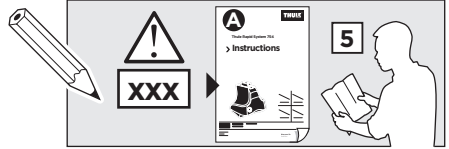

Thule Rapid System Kit 1707

> Instructions

SEAT León, 5-dr Hatchback, 12-
SEAT León SC, 3-dr Hatchback, 14-

ISO 11154-E

1

	X (scale)	X (mm)	X (inch)
SEAT León , 5-dr Hatchback, 12-	39	1041	41
SEAT León SC , 3-dr Hatchback, 14-	38 1/2	1036	40 3/4

	Y (scale)	Y (mm)	Y (inch)
SEAT León , 5-dr Hatchback, 12-	29,5	946	37 1/4
SEAT León SC , 3-dr Hatchback, 14-	31	961	37 7/8

2**SEAT León, 5-dr Hatchback, 12-****SEAT León SC, 3-dr Hatchback, 14-**

3

	W (mm)	Z (mm)	W (inch)	Z (inch)
SEAT León, 5-dr Hatchback, 12-	195	700	7 ⁵ / ₈	27 ¹ / ₂

	W (mm)	Z (mm)	Y (mm)	W (inch)	Z (inch)	Y (inch)
SEAT León SC, 3-dr Hatchback, 14-	200	650	300	7 ⁷ / ₈	25 ¹ / ₂	11 ³ / ₄