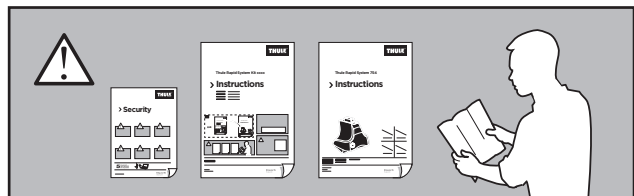

Thule Rapid System Kit 1707

> Instructions

SEAT León, 5-dr Hatchback, 12-
SEAT León SC, 3-dr Hatchback, 14-

ISO 11154-E

1

	X (scale)	X (mm)	X (inch)
SEAT León , 5-dr Hatchback, 12-	39	1041	41
SEAT León SC , 3-dr Hatchback, 14-	38 1/2	1036	40 3/4