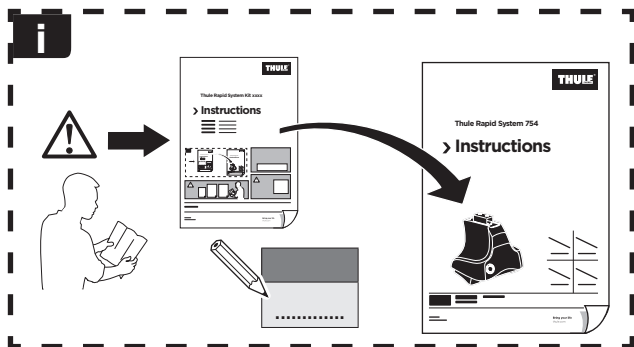

Thule Rapid System Kit 1707

> Instructions

SEAT León, 5-dr Hatchback, 12-
SEAT León SC, 3-dr Hatchback, 14-

ISO 11154-E

1

	X (scale)	X (mm)	X (inch)
SEAT León , 5-dr Hatchback, 12-	39	1041	41
SEAT León SC , 3-dr Hatchback, 14-	38 1/2	1036	40 3/4

	Y (scale)	Y (mm)	Y (inch)
SEAT León , 5-dr Hatchback, 12-	29,5	946	37 1/4
SEAT León SC , 3-dr Hatchback, 14-	31	961	37 7/8

2**SEAT León, 5-dr Hatchback, 12-****SEAT León SC, 3-dr Hatchback, 14-**

3

	W (mm)	Z (mm)	W (inch)	Z (inch)
SEAT León, 5-dr Hatchback, 12-	195	700	7 ⁵ / ₈	27 ¹ / ₂

	W (mm)	Z (mm)	Y (mm)	W (inch)	Z (inch)	Y (inch)
SEAT León SC, 3-dr Hatchback, 14-	200	650	300	7 ⁷ / ₈	25 ¹ / ₂	11 ³ / ₄