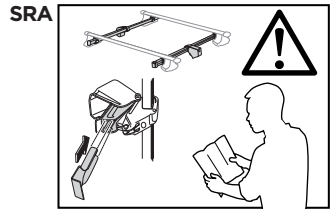

Thule Rapid System Kit 1707

> Instructions

SEAT León, 5-dr Hatchback, 12-
SEAT León SC, 3-dr Hatchback, 14-

ISO 11154-E

1

	X (scale)	X (mm)	X (inch)
SEAT León , 5-dr Hatchback, 12-	39	1041	41
SEAT León SC , 3-dr Hatchback, 14-	38 1/2	1036	40 3/4

	Y (scale)	Y (mm)	Y (inch)
SEAT León , 5-dr Hatchback, 12-	29,5	946	37 1/4
SEAT León SC , 3-dr Hatchback, 14-	31	961	37 7/8

2**SEAT León, 5-dr Hatchback, 12-****SEAT León SC, 3-dr Hatchback, 14-**

3

	W (mm)	Z (mm)	W (inch)	Z (inch)
SEAT León, 5-dr Hatchback, 12-	195	700	7 ⁵ / ₈	27 ¹ / ₂

	W (mm)	Z (mm)	Y (mm)	W (inch)	Z (inch)	Y (inch)
SEAT León SC, 3-dr Hatchback, 14-	200	650	300	7 ⁷ / ₈	25 ¹ / ₂	11 ³ / ₄