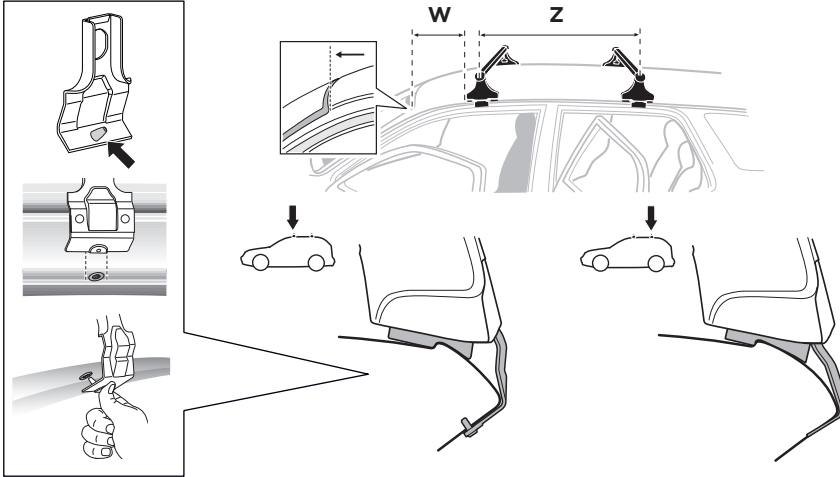

Thule Rapid System Kit 1707

> Instructions

SEAT León, 5-dr Hatchback, 12-
SEAT León SC, 3-dr Hatchback, 14-

ISO 11154-E

1

	X (scale)	X (mm)	X (inch)
SEAT León , 5-dr Hatchback, 12-	39	1041	41
SEAT León SC , 3-dr Hatchback, 14-	38 1/2	1036	40 3/4

	Y (scale)	Y (mm)	Y (inch)
SEAT León , 5-dr Hatchback, 12-	29,5	946	37 1/4
SEAT León SC , 3-dr Hatchback, 14-	31	961	37 7/8

2**SEAT León, 5-dr Hatchback, 12-****SEAT León SC, 3-dr Hatchback, 14-**

3

	W (mm)	Z (mm)	W (inch)	Z (inch)
SEAT León, 5-dr Hatchback, 12-	195	700	7 ⁵ / ₈	27 ¹ / ₂

	W (mm)	Z (mm)	Y (mm)	W (inch)	Z (inch)	Y (inch)
SEAT León SC, 3-dr Hatchback, 14-	200	650	300	7 ⁷ / ₈	25 ¹ / ₂	11 ³ / ₄