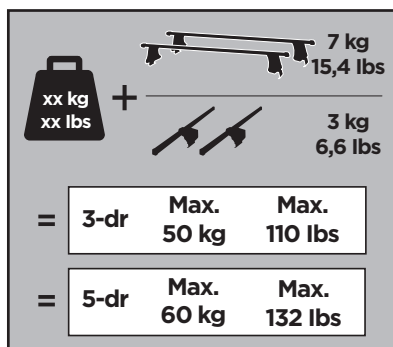

Thule Rapid System Kit 1707

> Instructions

SEAT León, 5-dr Hatchback, 12-
SEAT León SC, 3-dr Hatchback, 14-

ISO 11154-E

1

	X (scale)	X (mm)	X (inch)
SEAT León , 5-dr Hatchback, 12-	39	1041	41
SEAT León SC , 3-dr Hatchback, 14-	38 1/2	1036	40 3/4

	Y (scale)	Y (mm)	Y (inch)
SEAT León , 5-dr Hatchback, 12-	29,5	946	37 1/4
SEAT León SC , 3-dr Hatchback, 14-	31	961	37 7/8

2**SEAT León, 5-dr Hatchback, 12-****SEAT León SC, 3-dr Hatchback, 14-**

3

	W (mm)	Z (mm)	W (inch)	Z (inch)
SEAT León, 5-dr Hatchback, 12-	195	700	7 ⁵ / ₈	27 ¹ / ₂

	W (mm)	Z (mm)	Y (mm)	W (inch)	Z (inch)	Y (inch)
SEAT León SC, 3-dr Hatchback, 14-	200	650	300	7 ⁷ / ₈	25 ¹ / ₂	11 ³ / ₄