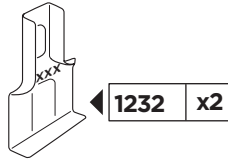

Thule Rapid System Kit 1707

> Instructions

SEAT León, 5-dr Hatchback, 12-
SEAT León SC, 3-dr Hatchback, 14-

ISO 11154-E

1

	X (scale)	X (mm)	X (inch)
SEAT León , 5-dr Hatchback, 12-	39	1041	41
SEAT León SC , 3-dr Hatchback, 14-	38 1/2	1036	40 3/4

	Y (scale)	Y (mm)	Y (inch)
SEAT León , 5-dr Hatchback, 12-	29,5	946	37 1/4
SEAT León SC , 3-dr Hatchback, 14-	31	961	37 7/8

2**SEAT León, 5-dr Hatchback, 12-****SEAT León SC, 3-dr Hatchback, 14-**

3

	W (mm)	Z (mm)	W (inch)	Z (inch)
SEAT León, 5-dr Hatchback, 12-	195	700	7 ⁵ / ₈	27 ¹ / ₂

	W (mm)	Z (mm)	Y (mm)	W (inch)	Z (inch)	Y (inch)
SEAT León SC, 3-dr Hatchback, 14-	200	650	300	7 ⁷ / ₈	25 ¹ / ₂	11 ³ / ₄