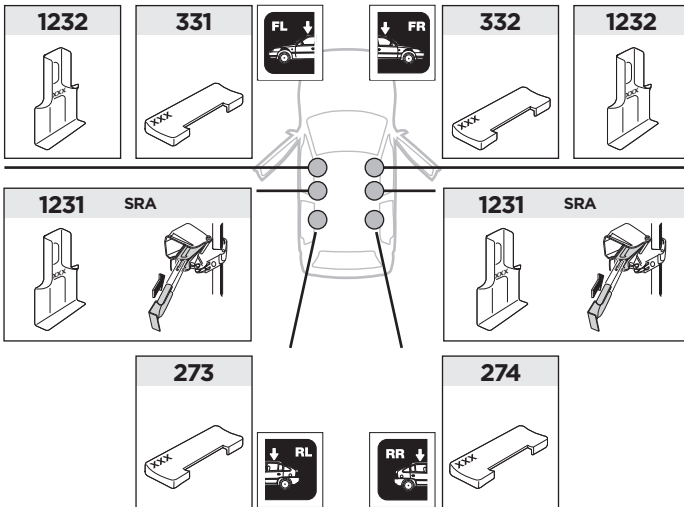

Thule Rapid System Kit 1707

> Instructions

SEAT León, 5-dr Hatchback, 12-
SEAT León SC, 3-dr Hatchback, 14-

ISO 11154-E

1

	X (scale)	X (mm)	X (inch)
SEAT León , 5-dr Hatchback, 12-	39	1041	41
SEAT León SC , 3-dr Hatchback, 14-	38 1/2	1036	40 3/4

	Y (scale)	Y (mm)	Y (inch)
SEAT León , 5-dr Hatchback, 12-	29,5	946	37 1/4
SEAT León SC , 3-dr Hatchback, 14-	31	961	37 7/8

2**SEAT León, 5-dr Hatchback, 12-****SEAT León SC, 3-dr Hatchback, 14-**

3

	W (mm)	Z (mm)	W (inch)	Z (inch)
SEAT León, 5-dr Hatchback, 12-	195	700	7 ⁵ / ₈	27 ¹ / ₂

	W (mm)	Z (mm)	Y (mm)	W (inch)	Z (inch)	Y (inch)
SEAT León SC, 3-dr Hatchback, 14-	200	650	300	7 ⁷ / ₈	25 ¹ / ₂	11 ³ / ₄