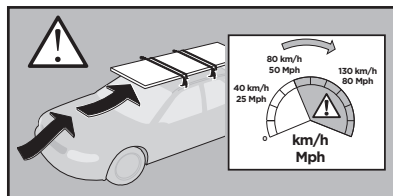

Thule Rapid System Kit 1707

> Instructions

SEAT León, 5-dr Hatchback, 12-
SEAT León SC, 3-dr Hatchback, 14-

ISO 11154-E

1

	X (scale)	X (mm)	X (inch)
SEAT León , 5-dr Hatchback, 12-	39	1041	41
SEAT León SC , 3-dr Hatchback, 14-	38 1/2	1036	40 3/4

	Y (scale)	Y (mm)	Y (inch)
SEAT León , 5-dr Hatchback, 12-	29,5	946	37 1/4
SEAT León SC , 3-dr Hatchback, 14-	31	961	37 7/8

2**SEAT León, 5-dr Hatchback, 12-****SEAT León SC, 3-dr Hatchback, 14-**

3

	W (mm)	Z (mm)	W (inch)	Z (inch)
SEAT León, 5-dr Hatchback, 12-	195	700	7 ⁵ / ₈	27 ¹ / ₂

	W (mm)	Z (mm)	Y (mm)	W (inch)	Z (inch)	Y (inch)
SEAT León SC, 3-dr Hatchback, 14-	200	650	300	7 ⁷ / ₈	25 ¹ / ₂	11 ³ / ₄