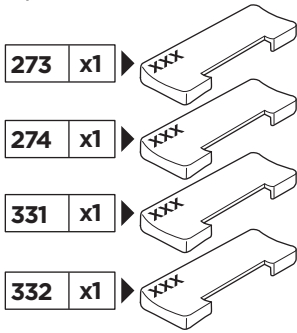

Thule Rapid System Kit 1707

> Instructions

SEAT León, 5-dr Hatchback, 12-
SEAT León SC, 3-dr Hatchback, 14-

ISO 11154-E

1

	X (scale)	X (mm)	X (inch)
SEAT León , 5-dr Hatchback, 12-	39	1041	41
SEAT León SC , 3-dr Hatchback, 14-	38 1/2	1036	40 3/4

	Y (scale)	Y (mm)	Y (inch)
SEAT León , 5-dr Hatchback, 12-	29,5	946	37 1/4
SEAT León SC , 3-dr Hatchback, 14-	31	961	37 7/8

2**SEAT León, 5-dr Hatchback, 12-****SEAT León SC, 3-dr Hatchback, 14-**

3

	W (mm)	Z (mm)	W (inch)	Z (inch)
SEAT León, 5-dr Hatchback, 12-	195	700	7 ⁵ / ₈	27 ¹ / ₂

	W (mm)	Z (mm)	Y (mm)	W (inch)	Z (inch)	Y (inch)
SEAT León SC, 3-dr Hatchback, 14-	200	650	300	7 ⁷ / ₈	25 ¹ / ₂	11 ³ / ₄