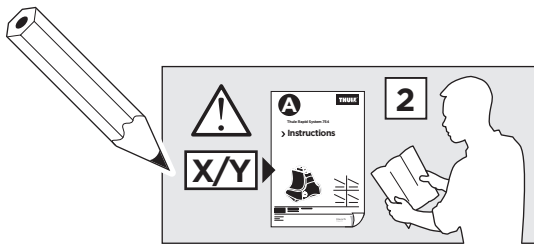

Thule Rapid System Kit 1707

> Instructions

SEAT León, 5-dr Hatchback, 12-
SEAT León SC, 3-dr Hatchback, 14-

ISO 11154-E

1

	X (scale)	X (mm)	X (inch)
SEAT León , 5-dr Hatchback, 12-	39	1041	41
SEAT León SC , 3-dr Hatchback, 14-	38 1/2	1036	40 3/4

	Y (scale)	Y (mm)	Y (inch)
SEAT León , 5-dr Hatchback, 12-	29,5	946	37 1/4
SEAT León SC , 3-dr Hatchback, 14-	31	961	37 7/8

2**SEAT León, 5-dr Hatchback, 12-****SEAT León SC, 3-dr Hatchback, 14-**

3

	W (mm)	Z (mm)	W (inch)	Z (inch)
SEAT León, 5-dr Hatchback, 12-	195	700	7 ⁵ / ₈	27 ¹ / ₂

	W (mm)	Z (mm)	Y (mm)	W (inch)	Z (inch)	Y (inch)
SEAT León SC, 3-dr Hatchback, 14-	200	650	300	7 ⁷ / ₈	25 ¹ / ₂	11 ³ / ₄