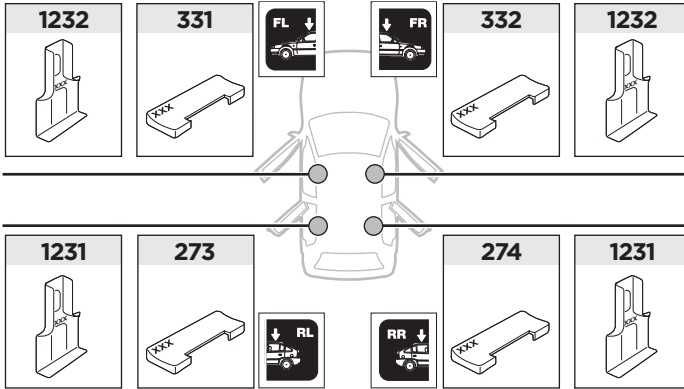

Thule Rapid System Kit 1707

> Instructions

SEAT León, 5-dr Hatchback, 12-
SEAT León SC, 3-dr Hatchback, 14-

ISO 11154-E

1

	X (scale)	X (mm)	X (inch)
SEAT León , 5-dr Hatchback, 12-	39	1041	41
SEAT León SC , 3-dr Hatchback, 14-	38 1/2	1036	40 3/4

	Y (scale)	Y (mm)	Y (inch)
SEAT León , 5-dr Hatchback, 12-	29,5	946	37 1/4
SEAT León SC , 3-dr Hatchback, 14-	31	961	37 7/8

2**SEAT León, 5-dr Hatchback, 12-****SEAT León SC, 3-dr Hatchback, 14-**

3

	W (mm)	Z (mm)	W (inch)	Z (inch)
SEAT León, 5-dr Hatchback, 12-	195	700	7 ⁵ / ₈	27 ¹ / ₂

	W (mm)	Z (mm)	Y (mm)	W (inch)	Z (inch)	Y (inch)
SEAT León SC, 3-dr Hatchback, 14-	200	650	300	7 ⁷ / ₈	25 ¹ / ₂	11 ³ / ₄