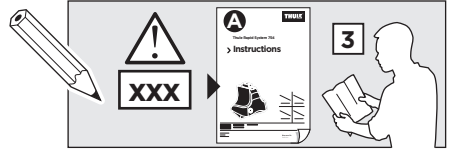

Thule Rapid System Kit 1707

> Instructions

SEAT León, 5-dr Hatchback, 12-
SEAT León SC, 3-dr Hatchback, 14-

ISO 11154-E

1

	X (scale)	X (mm)	X (inch)
SEAT León , 5-dr Hatchback, 12-	39	1041	41
SEAT León SC , 3-dr Hatchback, 14-	38 1/2	1036	40 3/4

	Y (scale)	Y (mm)	Y (inch)
SEAT León , 5-dr Hatchback, 12-	29,5	946	37 1/4
SEAT León SC , 3-dr Hatchback, 14-	31	961	37 7/8

2**SEAT León, 5-dr Hatchback, 12-****SEAT León SC, 3-dr Hatchback, 14-**

3

	W (mm)	Z (mm)	W (inch)	Z (inch)
SEAT León, 5-dr Hatchback, 12-	195	700	7 ⁵ / ₈	27 ¹ / ₂

	W (mm)	Z (mm)	Y (mm)	W (inch)	Z (inch)	Y (inch)
SEAT León SC, 3-dr Hatchback, 14-	200	650	300	7 ⁷ / ₈	25 ¹ / ₂	11 ³ / ₄