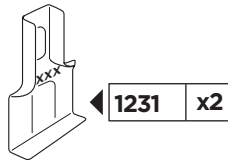

Thule Rapid System Kit 1707

> Instructions

SEAT León, 5-dr Hatchback, 12-
SEAT León SC, 3-dr Hatchback, 14-

ISO 11154-E

1

	X (scale)	X (mm)	X (inch)
SEAT León , 5-dr Hatchback, 12-	39	1041	41
SEAT León SC , 3-dr Hatchback, 14-	38 1/2	1036	40 3/4

	Y (scale)	Y (mm)	Y (inch)
SEAT León , 5-dr Hatchback, 12-	29,5	946	37 1/4
SEAT León SC , 3-dr Hatchback, 14-	31	961	37 7/8

2**SEAT León, 5-dr Hatchback, 12-****SEAT León SC, 3-dr Hatchback, 14-**

3

	W (mm)	Z (mm)	W (inch)	Z (inch)
SEAT León, 5-dr Hatchback, 12-	195	700	7 ⁵ / ₈	27 ¹ / ₂

	W (mm)	Z (mm)	Y (mm)	W (inch)	Z (inch)	Y (inch)
SEAT León SC, 3-dr Hatchback, 14-	200	650	300	7 ⁷ / ₈	25 ¹ / ₂	11 ³ / ₄