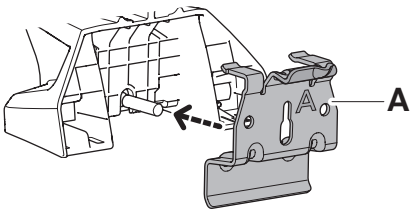

1

Kit 186256

LEAPMOTOR C10 (MK.I), 5-dr SUV, 24-

1
KIT

THIS KIT IS ONLY FOR VEHICLES WITH FLUSH RAILING.

1

1
KIT

+

2
FOOT PACK

Evo

Edge

2

3

4

5

2

Thule Sweden AB
Borggatan 5, 335 73 Hillerstorp, Sweden
info@thule.com | www.thule.com

©Thule. All rights reserved.
5566760001 | 2026-03-16 #00