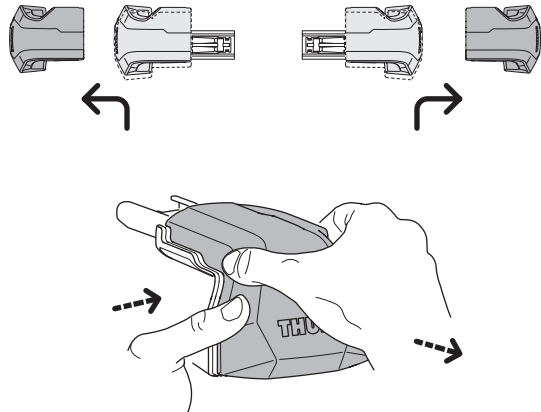

1

Kit 186256

LEAPMOTOR C10 (MK.I), 5-dr SUV, 24-

1
KIT

THIS KIT IS ONLY FOR VEHICLES WITH FLUSH RAILING.

1

1
KIT

+

2
FOOT PACK

Evo

Edge

2

3

4

5

2

Thule Sweden AB
Borggatan 5, 335 73 Hillerstorp, Sweden
info@thule.com | www.thule.com

©Thule. All rights reserved.
5566760001 | 2026-03-16 #00