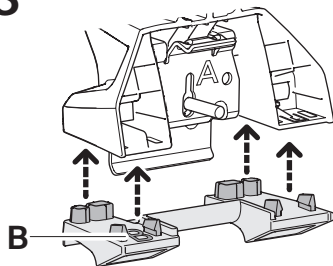

1

Kit 186256

LEAPMOTOR C10 (MK.I), 5-dr SUV, 24-

1
KIT

THIS KIT IS ONLY FOR VEHICLES WITH FLUSH RAILING.

1

1
KIT

+

2
FOOT PACK

Evo

Edge

2

3

4

5

2

Thule Sweden AB
Borggatan 5, 335 73 Hillerstorp, Sweden
info@thule.com | www.thule.com

©Thule. All rights reserved.
5566760001 | 2026-03-16 #00