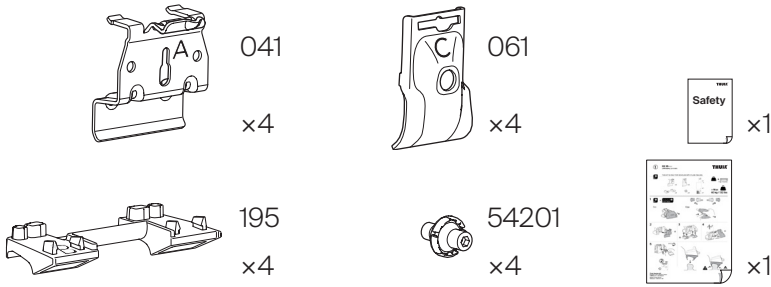

# Kit 186256

LEAPMOTOR C10 (MK.I), 5-dr SUV, 24-

1  
KIT

THIS KIT IS ONLY FOR VEHICLES WITH FLUSH RAILING.

1

1  
KIT

+

2  
FOOT PACK