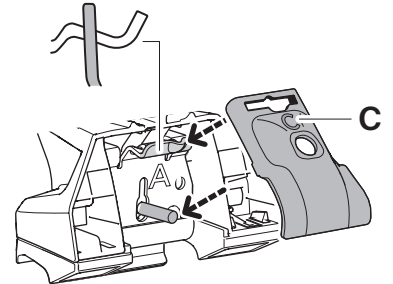

1

Kit 186256

LEAPMOTOR C10 (MK.I), 5-dr SUV, 24-

1
KIT

THIS KIT IS ONLY FOR VEHICLES WITH FLUSH RAILING.

1

1
KIT

+

2
FOOT PACK

Evo

Edge

2

3

4

5

2

Thule Sweden AB
Borggatan 5, 335 73 Hillerstorp, Sweden
info@thule.com | www.thule.com

©Thule. All rights reserved.
5566760001 | 2026-03-16 #00