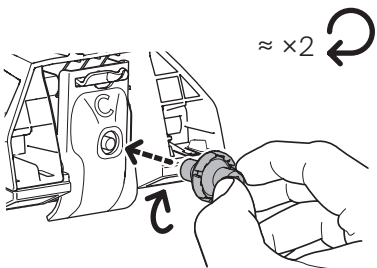

1

Kit 186256

LEAPMOTOR C10 (MK.I), 5-dr SUV, 24-

1
KIT

THIS KIT IS ONLY FOR VEHICLES WITH FLUSH RAILING.

1

1
KIT

+

2
FOOT PACK

Evo

Edge

2

3

4

5

2

Thule Sweden AB
Borggatan 5, 335 73 Hillerstorp, Sweden
info@thule.com | www.thule.com

©Thule. All rights reserved.
5566760001 | 2026-03-16 #00