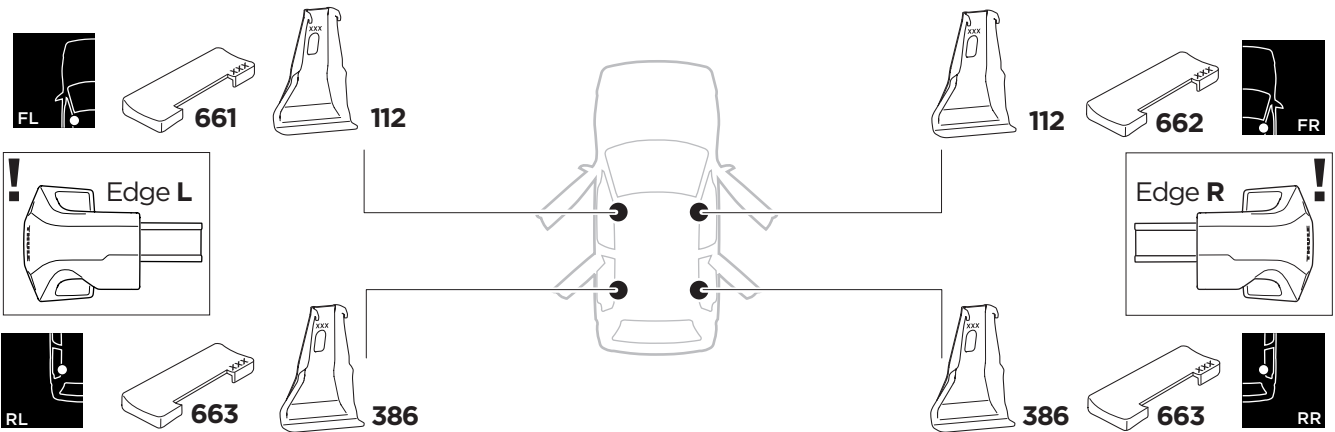

1

Kit 145207

SKODA Superb (3V), 5-dr Hatchback, 15-24

ISO 11154-E

5564829001

Bring your life
thule.com

THULE WingBar Evo	THULE WingBar Edge	THULE WingBar	THULE SquareBar Evo	Evo X (scale)	Edge X (scale)
SKODA Superb (3V), 5-dr Hatchback, 15-24				44,5	H

THULE ProBar Evo	THULE SlideBar Evo	X (mm/inch)		
SKODA Superb (3V), 5-dr Hatchback, 15-24		1096 mm / 43 1/8"		

THULE WingBar Evo	THULE WingBar Edge	THULE WingBar	THULE SquareBar Evo	Evo Y (scale)	Edge Y (scale)
SKODA Superb (3V), 5-dr Hatchback, 15-24				41,5	N

THULE ProBar Evo	THULE SlideBar Evo	Y (mm/inch)		
SKODA Superb (3V), 5-dr Hatchback, 15-24		1066 mm / 42"		

	W (mm/inch)	Z (mm/inch)
SKODA Superb (3V), 5-dr Hatchback, 15-24	750 mm / 29 1/2"	230 mm / 9"