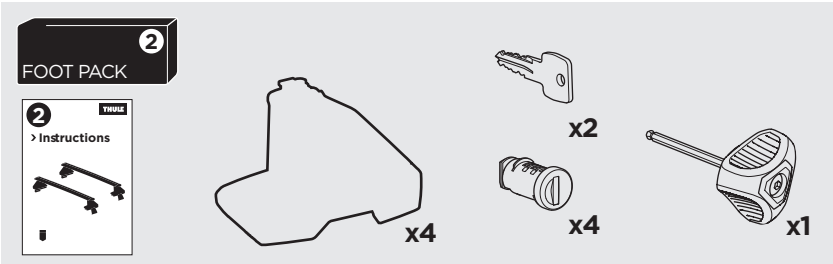

1

Kit 145207

SKODA Superb (3V), 5-dr Hatchback, 15-24

ISO 11154-E

5564829001

Bring your life
thule.com

THULE WingBar Evo	THULE WingBar Edge	THULE WingBar	THULE SquareBar Evo	Evo X (scale)	Edge X (scale)
SKODA Superb (3V), 5-dr Hatchback, 15-24				44,5	H

THULE ProBar Evo	THULE SlideBar Evo	X (mm/inch)		
SKODA Superb (3V), 5-dr Hatchback, 15-24		1096 mm / 43 1/8"		

THULE WingBar Evo	THULE WingBar Edge	THULE WingBar	THULE SquareBar Evo	Evo Y (scale)	Edge Y (scale)
SKODA Superb (3V), 5-dr Hatchback, 15-24				41,5	N

THULE ProBar Evo	THULE SlideBar Evo	Y (mm/inch)		
SKODA Superb (3V), 5-dr Hatchback, 15-24		1066 mm / 42"		

	W (mm/inch)	Z (mm/inch)
SKODA Superb (3V), 5-dr Hatchback, 15-24	750 mm / 29 1/2"	230 mm / 9"