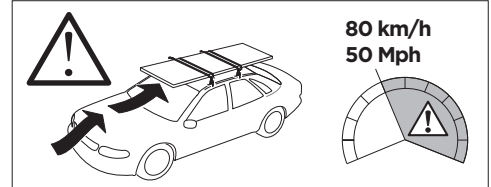

1

Kit 145207

SKODA Superb (3V), 5-dr Hatchback, 15-24

ISO 11154-E

5564829001

Bring your life
thule.com

THULE WingBar Evo	THULE WingBar Edge	THULE WingBar	THULE SquareBar Evo	Evo X (scale)	Edge X (scale)
SKODA Superb (3V), 5-dr Hatchback, 15-24				44,5	H

THULE ProBar Evo	THULE SlideBar Evo	X (mm/inch)		
SKODA Superb (3V), 5-dr Hatchback, 15-24		1096 mm / 43 1/8"		

THULE WingBar Evo	THULE WingBar Edge	THULE WingBar	THULE SquareBar Evo	Evo Y (scale)	Edge Y (scale)
SKODA Superb (3V), 5-dr Hatchback, 15-24				41,5	N

THULE ProBar Evo	THULE SlideBar Evo	Y (mm/inch)		
SKODA Superb (3V), 5-dr Hatchback, 15-24		1066 mm / 42"		

	W (mm/inch)	Z (mm/inch)
SKODA Superb (3V), 5-dr Hatchback, 15-24	750 mm / 29 1/2"	230 mm / 9"