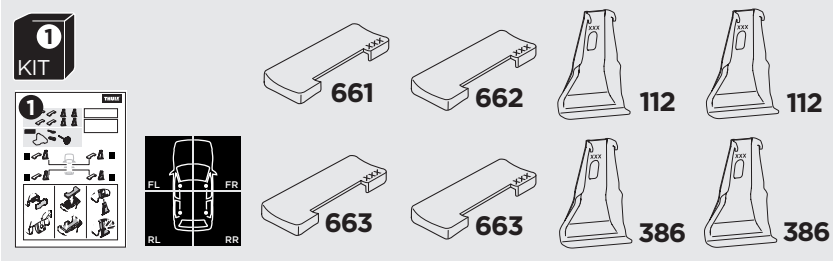

1

Kit 145207

SKODA Superb (3V), 5-dr Hatchback, 15-24

ISO 11154-E

5564829001

Bring your life
thule.com

THULE WingBar Evo	THULE WingBar Edge	THULE WingBar	THULE SquareBar Evo	Evo X (scale)	Edge X (scale)
SKODA Superb (3V), 5-dr Hatchback, 15-24				44,5	H

THULE ProBar Evo	THULE SlideBar Evo	X (mm/inch)		
SKODA Superb (3V), 5-dr Hatchback, 15-24		1096 mm / 43 1/8"		

THULE WingBar Evo	THULE WingBar Edge	THULE WingBar	THULE SquareBar Evo	Evo Y (scale)	Edge Y (scale)
SKODA Superb (3V), 5-dr Hatchback, 15-24				41,5	N

THULE ProBar Evo	THULE SlideBar Evo	Y (mm/inch)		
SKODA Superb (3V), 5-dr Hatchback, 15-24		1066 mm / 42"		

	W (mm/inch)	Z (mm/inch)
SKODA Superb (3V), 5-dr Hatchback, 15-24	750 mm / 29 1/2"	230 mm / 9"