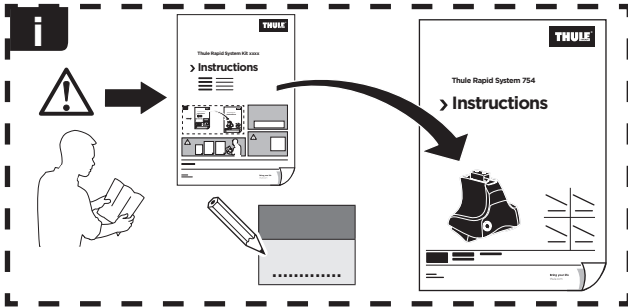

Thule Rapid System Kit 1601

> Instructions

HYUNDAI ix 35, 5-dr SUV, 10-15

HYUNDAI ix 35 FCEV, 5-dr SUV, 13-

HYUNDAI Tucson, 5-dr SUV, 10-15

ISO 11154-E

141601

C.20170307
519-1601-05