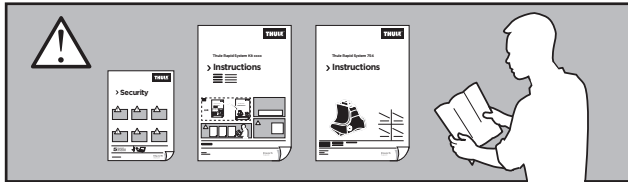

Thule Rapid System Kit 1601

> Instructions

HYUNDAI ix 35, 5-dr SUV, 10-15

HYUNDAI ix 35 FCEV, 5-dr SUV, 13-

HYUNDAI Tucson, 5-dr SUV, 10-15

ISO 11154-E

141601

C.20170307
519-1601-05