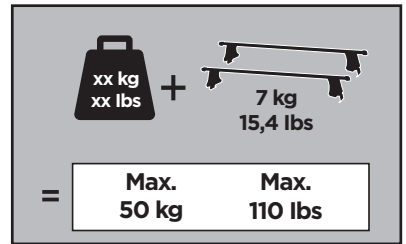

Thule Rapid System Kit 1601

> Instructions

HYUNDAI ix 35, 5-dr SUV, 10-15

HYUNDAI ix 35 FCEV, 5-dr SUV, 13-

HYUNDAI Tucson, 5-dr SUV, 10-15

ISO 11154-E

141601

C.20170307
519-1601-05

Bring your life

thule.com