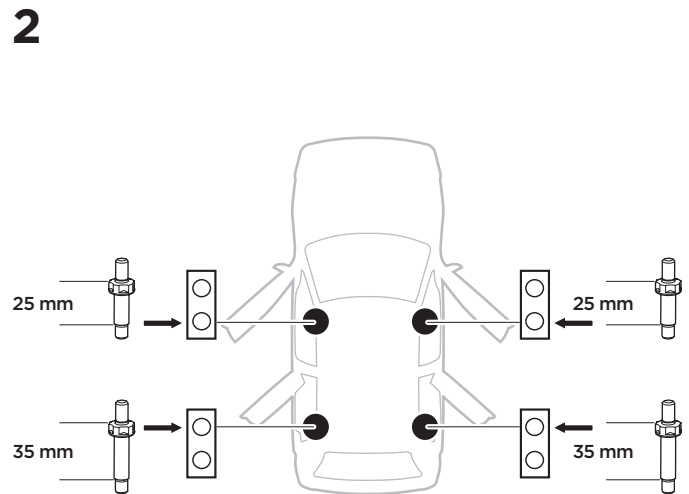

1

Kit 187094

SUBARU WRX, 4-dr Sedan, 22-

ISO 11154-E

This kit is only for vehicles with fixpoint mounting.

3

4

5