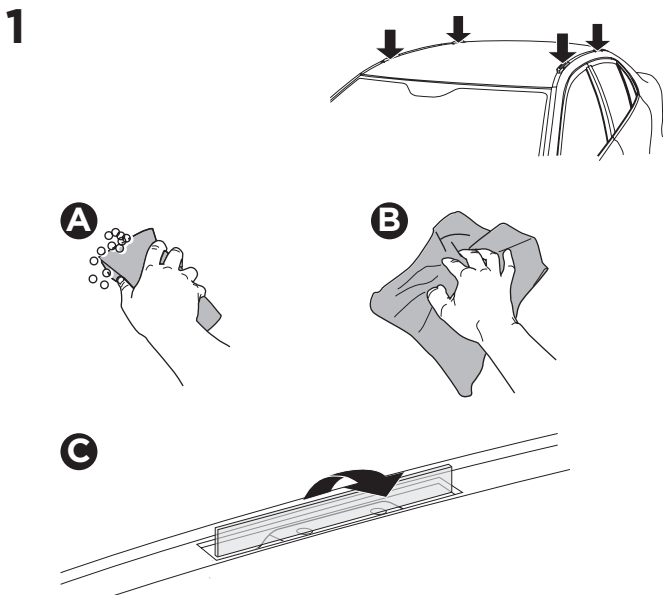

1

Kit 187094

SUBARU WRX, 4-dr Sedan, 22-

ISO 11154-E

This kit is only for vehicles with fixpoint mounting.

3

4

5