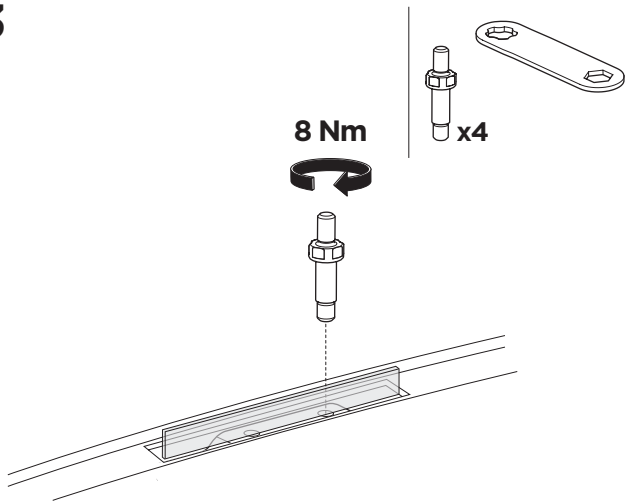

1

Kit 187094

SUBARU WRX, 4-dr Sedan, 22-

ISO 11154-E

This kit is only for vehicles with fixpoint mounting.

3

4

5