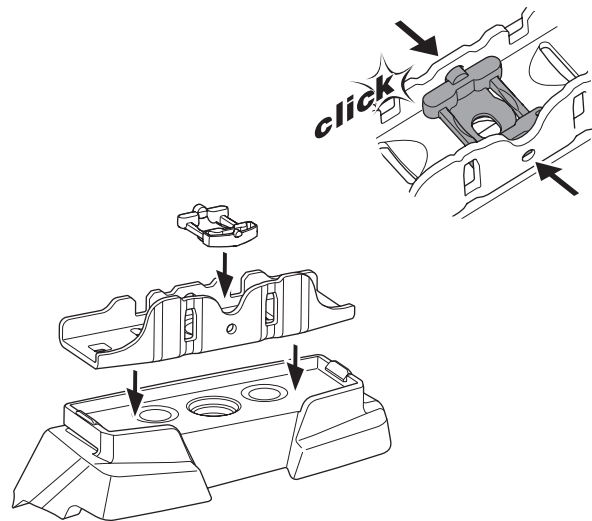

1

Kit 187094

SUBARU WRX, 4-dr Sedan, 22-

ISO 11154-E

This kit is only for vehicles with fixpoint mounting.

3

4

5