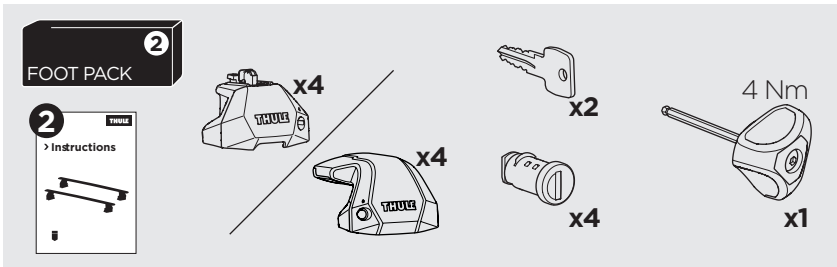

1

Kit 187094

SUBARU WRX, 4-dr Sedan, 22-

ISO 11154-E

This kit is only for vehicles with fixpoint mounting.

3

4

5