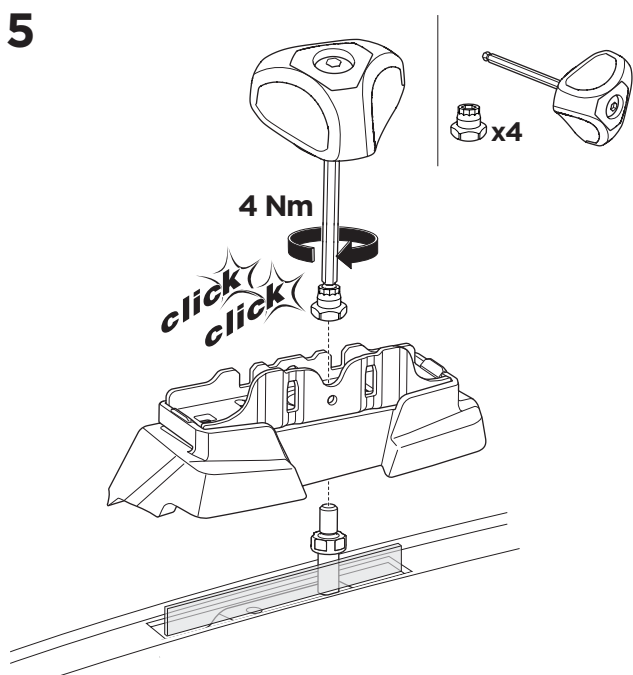

1

Kit 187094

SUBARU WRX, 4-dr Sedan, 22-

ISO 11154-E

This kit is only for vehicles with fixpoint mounting.

3

4

5