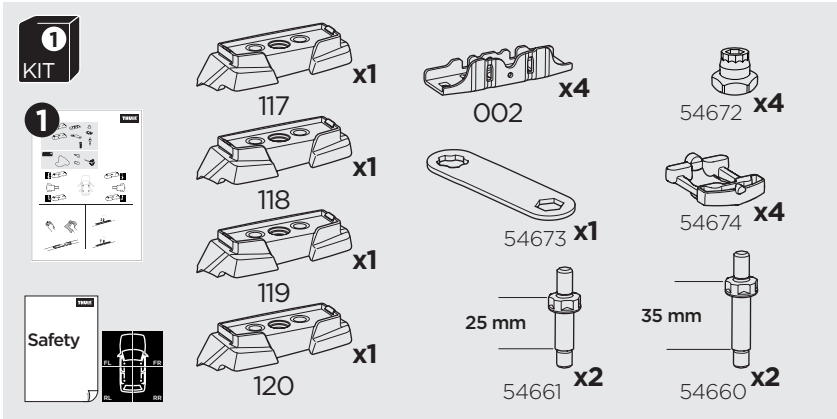

1

Kit 187094

SUBARU WRX, 4-dr Sedan, 22-

ISO 11154-E

This kit is only for vehicles with fixpoint mounting.

3

4

5