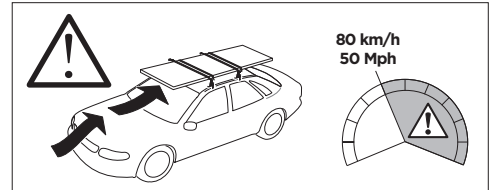

1

Kit 187094

SUBARU WRX, 4-dr Sedan, 22-

ISO 11154-E

This kit is only for vehicles with fixpoint mounting.

3

4

5