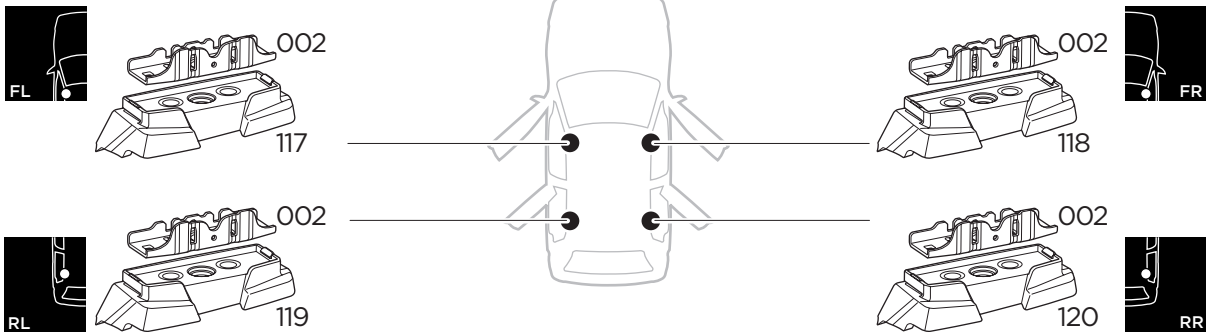

1

Kit 187094

SUBARU WRX, 4-dr Sedan, 22-

ISO 11154-E

This kit is only for vehicles with fixpoint mounting.

3

4

5