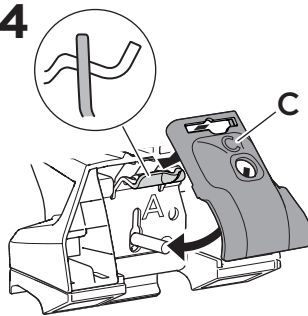

1

Kit 186206

KIA Tasman, 4-dr Pickup, 25-

ISO 11154-E

This kit is only for vehicles with flush railing.

1

2

3

4

5

2