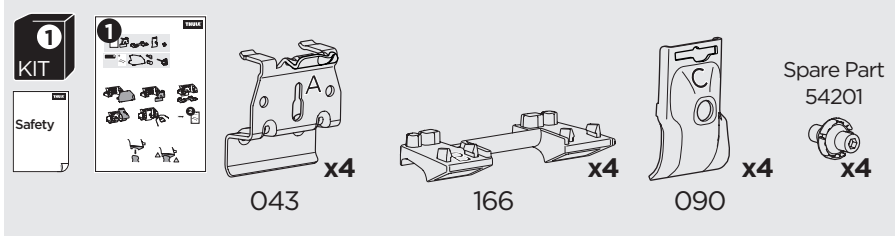

1

Kit 186206

KIA Tasman, 4-dr Pickup, 25-

ISO 11154-E

This kit is only for vehicles with flush railing.

1

2

3