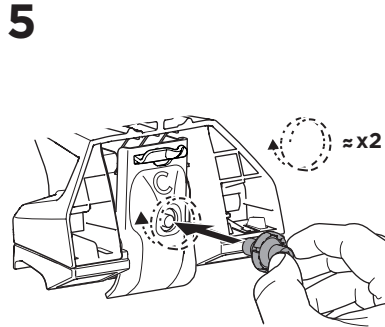

1

Kit 186206

KIA Tasman, 4-dr Pickup, 25-

ISO 11154-E

This kit is only for vehicles with flush railing.

1

2

3

4

5

2