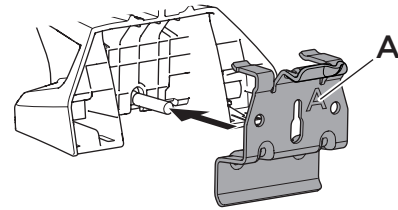

1

Kit 186206

KIA Tasman, 4-dr Pickup, 25-

ISO 11154-E

This kit is only for vehicles with flush railing.

1

2

3