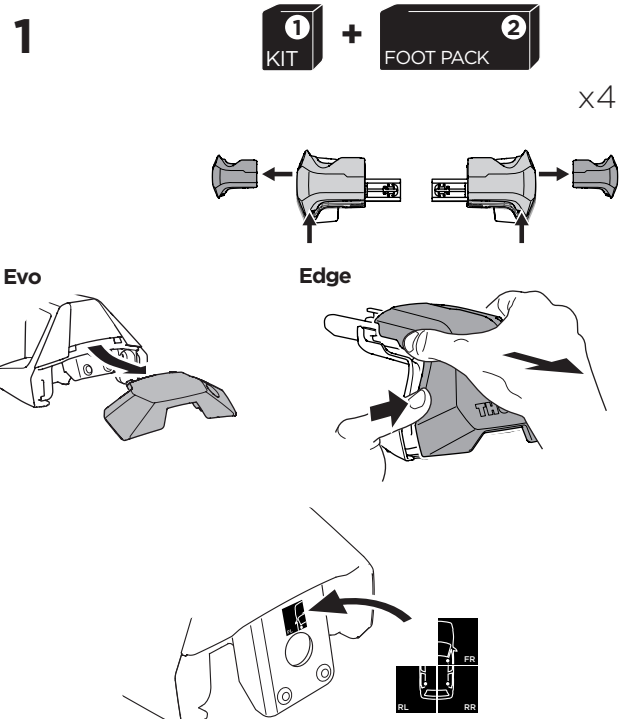

## Kit 145194

TOYOTA Alphard (Mk.III), 5-dr MPV, 15-23

TOYOTA Vellfire (Mk.III), 5-dr MPV, 15-23

ISO 11154-E

5563920001

Bring your life  
thule.com

THULE WingBar Evo	THULE WingBar Edge	THULE WingBar	THULE SquareBar Evo	<b>Evo</b> <b>X (scale)</b>	<b>Edge</b> <b>X (scale)</b>
<b>TOYOTA Alphard (Mk.III), 5-dr MPV, 15-23</b>				<b>64</b>	<b>N/A</b>
<b>TOYOTA Vellfire (Mk.III), 5-dr MPV, 15-23</b>				<b>64</b>	<b>N/A</b>