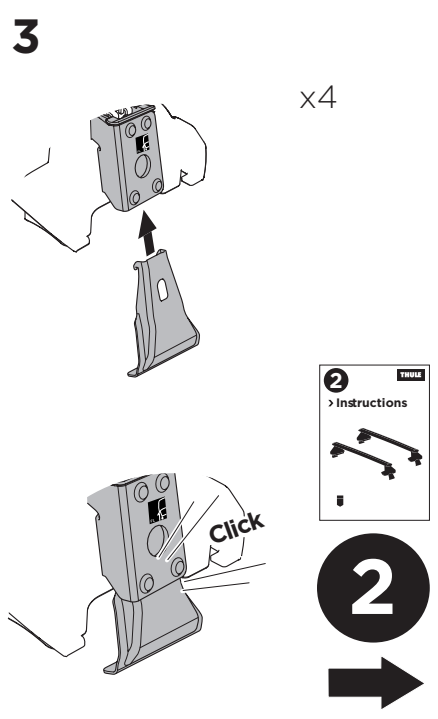

1

Kit 145194

TOYOTA Alphard (Mk.III), 5-dr MPV, 15-23

TOYOTA Vellfire (Mk.III), 5-dr MPV, 15-23

ISO 11154-E

5563920001

Bring your life
thule.com

THULE WingBar Evo	THULE WingBar Edge	THULE WingBar	THULE SquareBar Evo	Evo X (scale)	Edge X (scale)
TOYOTA Alphard (Mk.III), 5-dr MPV, 15-23				64	N/A
TOYOTA Vellfire (Mk.III), 5-dr MPV, 15-23				64	N/A

THULE ProBar Evo	THULE SlideBar Evo			X (mm/inch)	
TOYOTA Alphard (Mk.III), 5-dr MPV, 15-23				1291 mm / 50 7/8"	
TOYOTA Vellfire (Mk.III), 5-dr MPV, 15-23				1291 mm / 50 7/8"	

THULE WingBar Evo	THULE WingBar Edge	THULE WingBar	THULE SquareBar Evo	Evo Y (scale)	Edge Y (scale)
TOYOTA Alphard (Mk.III), 5-dr MPV, 15-23				64	N/A
TOYOTA Vellfire (Mk.III), 5-dr MPV, 15-23				64	N/A

THULE ProBar Evo	THULE SlideBar Evo			Y (mm/inch)	
TOYOTA Alphard (Mk.III), 5-dr MPV, 15-23				1291 mm / 50 7/8"	
TOYOTA Vellfire (Mk.III), 5-dr MPV, 15-23				1291 mm / 50 7/8"	

	W (mm/inch)	Z (mm/inch)
TOYOTA Alphard (Mk.III), 5-dr MPV, 15-23	750 mm / 29 1/2"	800 mm / 31 1/2"
TOYOTA Vellfire (Mk.III), 5-dr MPV, 15-23	750 mm / 29 1/2"	800 mm / 31 1/2"