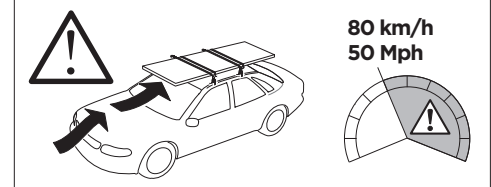

## Kit 186198

FORD Territory, 5-dr SUV, 24-

ISO 11154-E

This kit is only for vehicles with flush railing.

1

Evo

Edge

2