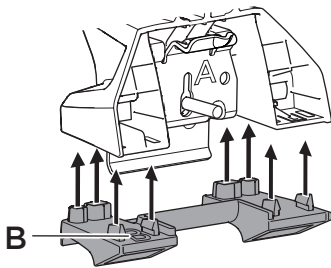

1

Kit 186198

FORD Territory, 5-dr SUV, 24-

ISO 11154-E

This kit is only for vehicles with flush railing.

1

Evo

Edge

2

3

4

5

2