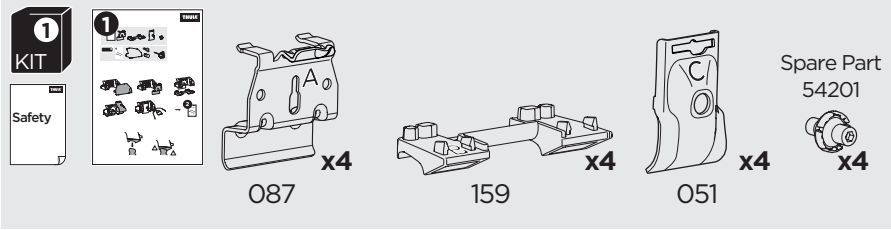

## Kit 186198

FORD Territory, 5-dr SUV, 24-

ISO 11154-E

This kit is only for vehicles with flush railing.

1

Evo

Edge

2