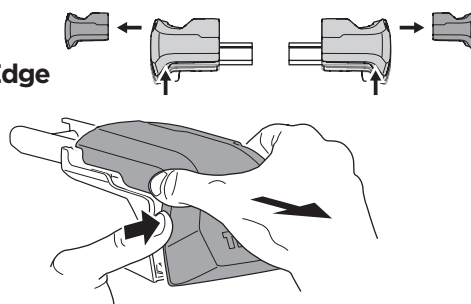

## Kit 186198

FORD Territory, 5-dr SUV, 24-

ISO 11154-E

This kit is only for vehicles with flush railing.

1

Evo

Edge

2