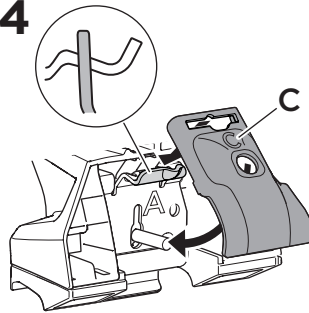

1

Kit 186198

FORD Territory, 5-dr SUV, 24-

ISO 11154-E

This kit is only for vehicles with flush railing.

1

Evo

Edge

2

3

4

5

2