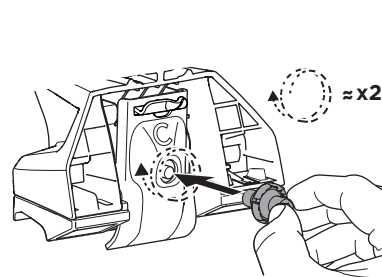

1

Kit 186198

FORD Territory, 5-dr SUV, 24-

ISO 11154-E

This kit is only for vehicles with flush railing.

1

Evo

Edge

2

3

4

5

2