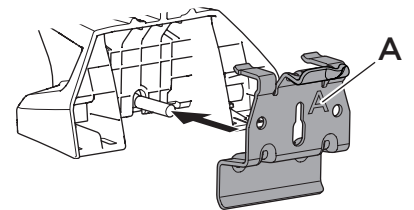

## Kit 186198

FORD Territory, 5-dr SUV, 24-

ISO 11154-E

This kit is only for vehicles with flush railing.

1

Evo

Edge

2