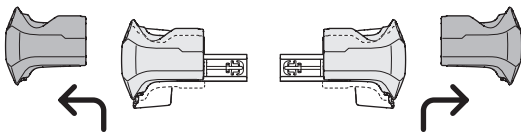

1

Kit 145476

PORSCHE Panamera (976), 5-dr Hatchback, 24-

1
KIT

i

1

Edge

Edge

Evo

2

3

	Evo X (scale) Edge X (scale)
PORSCHE Panamera (976), 5-dr Hatchback, 24-	43.5 J
	X (mm/inch)
PORSCHE Panamera (976), 5-dr Hatchback, 24-	1086 mm / 42 3/4"

	Evo Y (scale) Edge Y (scale)
PORSCHE Panamera (976), 5-dr Hatchback, 24-	36 G
	Y (mm/inch)
PORSCHE Panamera (976), 5-dr Hatchback, 24-	1011 mm / 39 3/4"

	W (mm/inch)	Z (mm/inch)
PORSCHE Panamera (976), 5-dr Hatchback, 24-	706 mm / 27 3/4"	180 mm / 7 1/8"