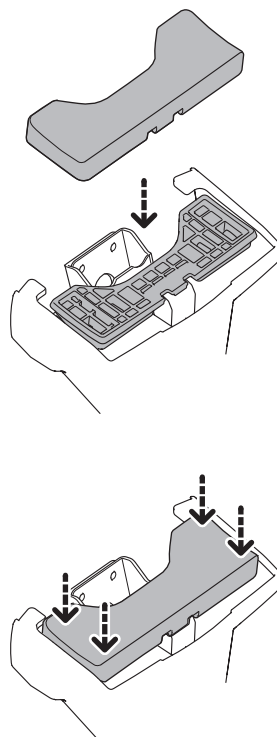

1

Kit 145476

PORSCHE Panamera (976), 5-dr Hatchback, 24-

1
KIT

i

1

Edge

Edge

Evo

2

3

	Evo X (scale) Edge X (scale)
PORSCHE Panamera (976), 5-dr Hatchback, 24-	43.5 J
	X (mm/inch)
PORSCHE Panamera (976), 5-dr Hatchback, 24-	1086 mm / 42 3/4"

	Evo Y (scale) Edge Y (scale)
PORSCHE Panamera (976), 5-dr Hatchback, 24-	36 G
	Y (mm/inch)
PORSCHE Panamera (976), 5-dr Hatchback, 24-	1011 mm / 39 3/4"

	W (mm/inch)	Z (mm/inch)
PORSCHE Panamera (976), 5-dr Hatchback, 24-	706 mm / 27 3/4"	180 mm / 7 1/8"