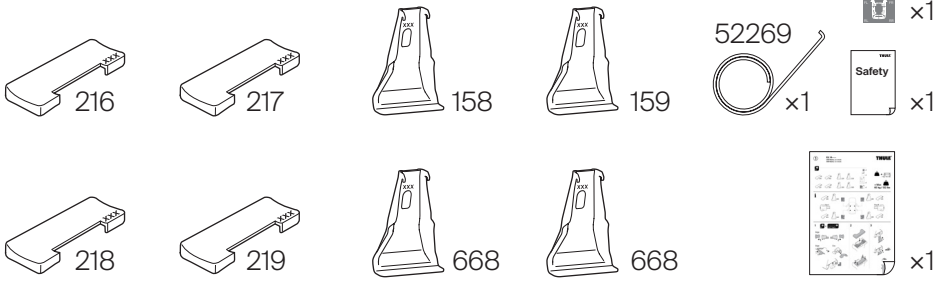

1

Kit 145476

PORSCHE Panamera (976), 5-dr Hatchback, 24-

1
KIT

i

1

Edge

Edge

Evo

2

3

	Evo X (scale) Edge X (scale)
PORSCHE Panamera (976), 5-dr Hatchback, 24-	43.5 J
	X (mm/inch)
PORSCHE Panamera (976), 5-dr Hatchback, 24-	1086 mm / 42 3/4"

	Evo Y (scale) Edge Y (scale)
PORSCHE Panamera (976), 5-dr Hatchback, 24-	36 G
	Y (mm/inch)
PORSCHE Panamera (976), 5-dr Hatchback, 24-	1011 mm / 39 3/4"

	W (mm/inch)	Z (mm/inch)
PORSCHE Panamera (976), 5-dr Hatchback, 24-	706 mm / 27 3/4"	180 mm / 7 1/8"