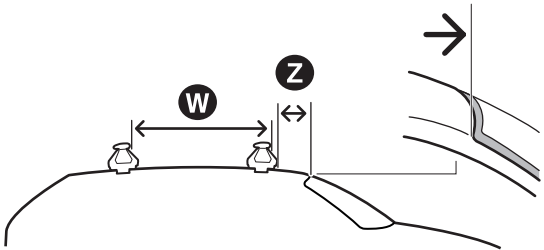

Evo

2

3

	Evo X (scale) Edge X (scale)
PORSCHE Panamera (976), 5-dr Hatchback, 24-	43.5 J
	X (mm/inch)
PORSCHE Panamera (976), 5-dr Hatchback, 24-	1086 mm / 42 3/4"

	Evo Y (scale) Edge Y (scale)
PORSCHE Panamera (976), 5-dr Hatchback, 24-	36 G
	Y (mm/inch)
PORSCHE Panamera (976), 5-dr Hatchback, 24-	1011 mm / 39 3/4"

	W (mm/inch)	Z (mm/inch)
PORSCHE Panamera (976), 5-dr Hatchback, 24-	706 mm / 27 3/4"	180 mm / 7 1/8"