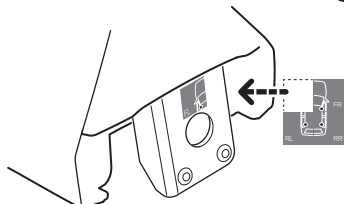

Evo

2

3

	Evo X (scale) Edge X (scale)
PORSCHE Panamera (976), 5-dr Hatchback, 24-	43.5 J
	X (mm/inch)
PORSCHE Panamera (976), 5-dr Hatchback, 24-	1086 mm / 42 3/4"

	Evo Y (scale) Edge Y (scale)
PORSCHE Panamera (976), 5-dr Hatchback, 24-	36 G
	Y (mm/inch)
PORSCHE Panamera (976), 5-dr Hatchback, 24-	1011 mm / 39 3/4"

	W (mm/inch)	Z (mm/inch)
PORSCHE Panamera (976), 5-dr Hatchback, 24-	706 mm / 27 3/4"	180 mm / 7 1/8"