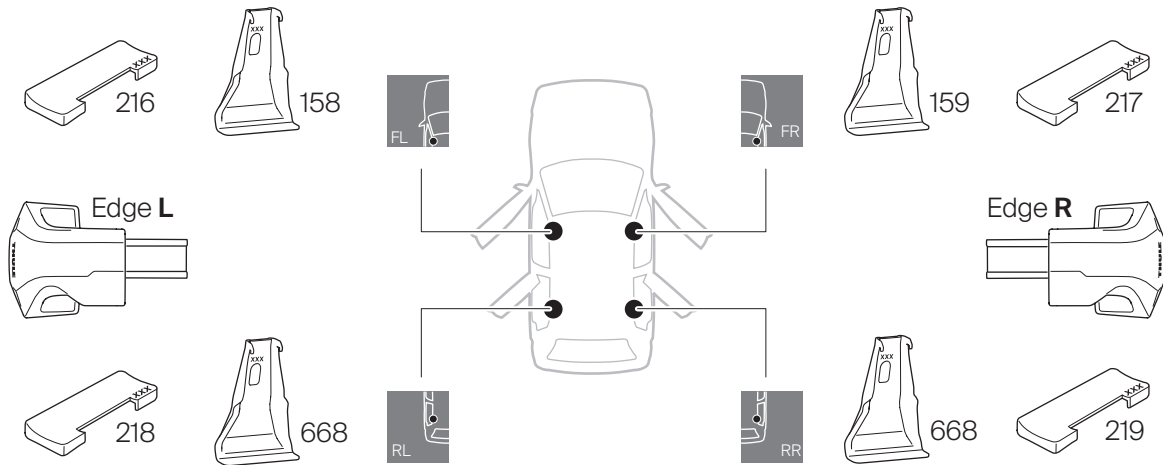

1

Kit 145476

PORSCHE Panamera (976), 5-dr Hatchback, 24-

1
KIT

i

1

Edge

Edge

Evo

2

3

	Evo X (scale) Edge X (scale)
PORSCHE Panamera (976), 5-dr Hatchback, 24-	43.5 J
	X (mm/inch)
PORSCHE Panamera (976), 5-dr Hatchback, 24-	1086 mm / 42 3/4"

	Evo Y (scale) Edge Y (scale)
PORSCHE Panamera (976), 5-dr Hatchback, 24-	36 G
	Y (mm/inch)
PORSCHE Panamera (976), 5-dr Hatchback, 24-	1011 mm / 39 3/4"

	W (mm/inch)	Z (mm/inch)
PORSCHE Panamera (976), 5-dr Hatchback, 24-	706 mm / 27 3/4"	180 mm / 7 1/8"