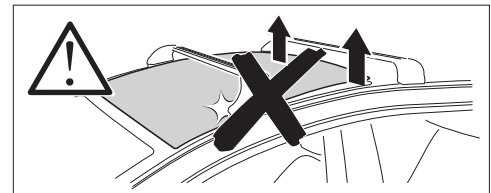

1

Kit 145292

NISSAN Rogue, 5-dr SUV, 21-

ISO 11154-E

5561478001

Bring your life
thule.com

THULE WingBar Evo	THULE WingBar Edge	THULE WingBar	THULE SquareBar Evo	Evo X (scale)	Edge X (scale)
NISSAN Rogue, 5-dr SUV, 21-				44	I

THULE ProBar Evo	THULE SlideBar Evo	X (mm/inch)		
NISSAN Rogue, 5-dr SUV, 21-		1091 mm / 43"		

THULE WingBar Evo	THULE WingBar Edge	THULE WingBar	THULE SquareBar Evo	Evo Y (scale)	Edge Y (scale)
NISSAN Rogue, 5-dr SUV, 21-				37,5	D

THULE ProBar Evo	THULE SlideBar Evo	Y (mm/inch)		
NISSAN Rogue, 5-dr SUV, 21-		1026 mm / 40 3/8"		

	W (mm/inch)	Z (mm/inch)
NISSAN Rogue, 5-dr SUV, 21-	720 mm / 28 3/8"	360 mm / 14 1/8"