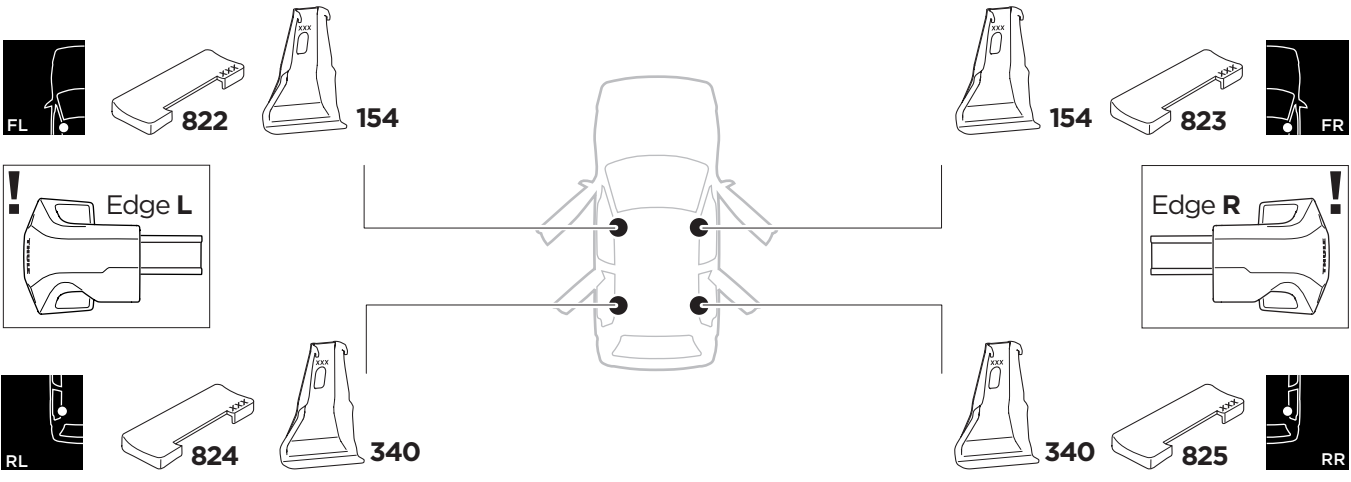

1

Kit 145292

NISSAN Rogue, 5-dr SUV, 21-

ISO 11154-E

5561478001

Bring your life
thule.com

THULE WingBar Evo	THULE WingBar Edge	THULE WingBar	THULE SquareBar Evo	Evo X (scale)	Edge X (scale)
NISSAN Rogue, 5-dr SUV, 21-				44	I

THULE ProBar Evo	THULE SlideBar Evo	X (mm/inch)		
NISSAN Rogue, 5-dr SUV, 21-		1091 mm / 43"		

THULE WingBar Evo	THULE WingBar Edge	THULE WingBar	THULE SquareBar Evo	Evo Y (scale)	Edge Y (scale)
NISSAN Rogue, 5-dr SUV, 21-				37,5	D

THULE ProBar Evo	THULE SlideBar Evo	Y (mm/inch)		
NISSAN Rogue, 5-dr SUV, 21-		1026 mm / 40 3/8"		

	W (mm/inch)	Z (mm/inch)
NISSAN Rogue, 5-dr SUV, 21-	720 mm / 28 3/8"	360 mm / 14 1/8"