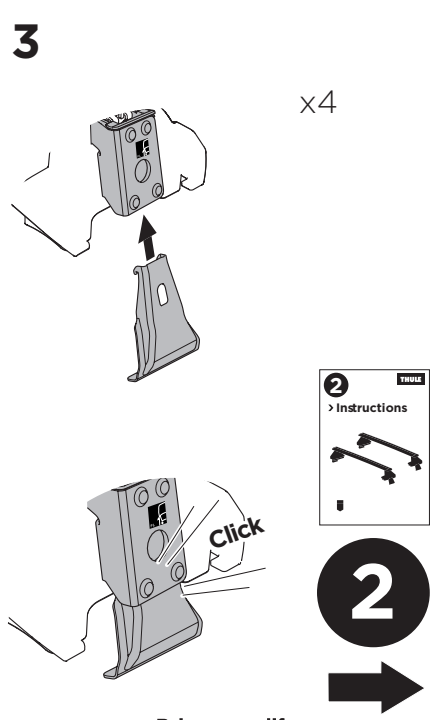

1

Kit 145292

NISSAN Rogue, 5-dr SUV, 21-

ISO 11154-E

5561478001

Bring your life
thule.com

THULE WingBar Evo	THULE WingBar Edge	THULE WingBar	THULE SquareBar Evo	Evo X (scale)	Edge X (scale)
NISSAN Rogue, 5-dr SUV, 21-				44	I

THULE ProBar Evo	THULE SlideBar Evo	X (mm/inch)		
NISSAN Rogue, 5-dr SUV, 21-		1091 mm / 43"		

THULE WingBar Evo	THULE WingBar Edge	THULE WingBar	THULE SquareBar Evo	Evo Y (scale)	Edge Y (scale)
NISSAN Rogue, 5-dr SUV, 21-				37,5	D

THULE ProBar Evo	THULE SlideBar Evo	Y (mm/inch)		
NISSAN Rogue, 5-dr SUV, 21-		1026 mm / 40 3/8"		

	W (mm/inch)	Z (mm/inch)
NISSAN Rogue, 5-dr SUV, 21-	720 mm / 28 3/8"	360 mm / 14 1/8"