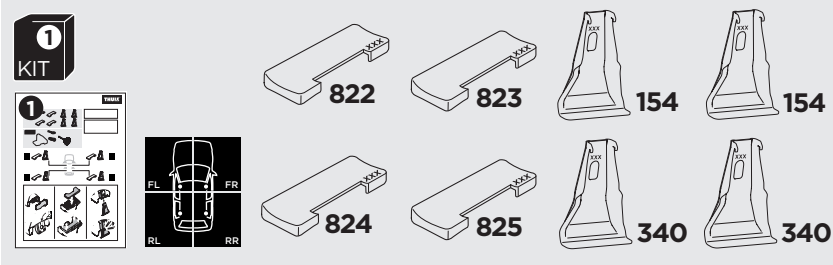

1

Kit 145292

NISSAN Rogue, 5-dr SUV, 21-

ISO 11154-E

5561478001

Bring your life
thule.com

THULE WingBar Evo	THULE WingBar Edge	THULE WingBar	THULE SquareBar Evo	Evo X (scale)	Edge X (scale)
NISSAN Rogue, 5-dr SUV, 21-				44	I

THULE ProBar Evo	THULE SlideBar Evo	X (mm/inch)		
NISSAN Rogue, 5-dr SUV, 21-		1091 mm / 43"		

THULE WingBar Evo	THULE WingBar Edge	THULE WingBar	THULE SquareBar Evo	Evo Y (scale)	Edge Y (scale)
NISSAN Rogue, 5-dr SUV, 21-				37,5	D

THULE ProBar Evo	THULE SlideBar Evo	Y (mm/inch)		
NISSAN Rogue, 5-dr SUV, 21-		1026 mm / 40 3/8"		

	W (mm/inch)	Z (mm/inch)
NISSAN Rogue, 5-dr SUV, 21-	720 mm / 28 3/8"	360 mm / 14 1/8"