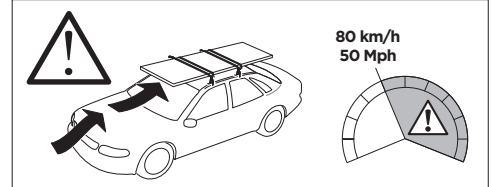

1

Kit 145292

NISSAN Rogue, 5-dr SUV, 21-

ISO 11154-E

5561478001

Bring your life
thule.com

THULE WingBar Evo	THULE WingBar Edge	THULE WingBar	THULE SquareBar Evo	Evo X (scale)	Edge X (scale)
NISSAN Rogue, 5-dr SUV, 21-				44	I

THULE ProBar Evo	THULE SlideBar Evo	X (mm/inch)		
NISSAN Rogue, 5-dr SUV, 21-		1091 mm / 43"		

THULE WingBar Evo	THULE WingBar Edge	THULE WingBar	THULE SquareBar Evo	Evo Y (scale)	Edge Y (scale)
NISSAN Rogue, 5-dr SUV, 21-				37,5	D

THULE ProBar Evo	THULE SlideBar Evo	Y (mm/inch)		
NISSAN Rogue, 5-dr SUV, 21-		1026 mm / 40 3/8"		

	W (mm/inch)	Z (mm/inch)
NISSAN Rogue, 5-dr SUV, 21-	720 mm / 28 3/8"	360 mm / 14 1/8"