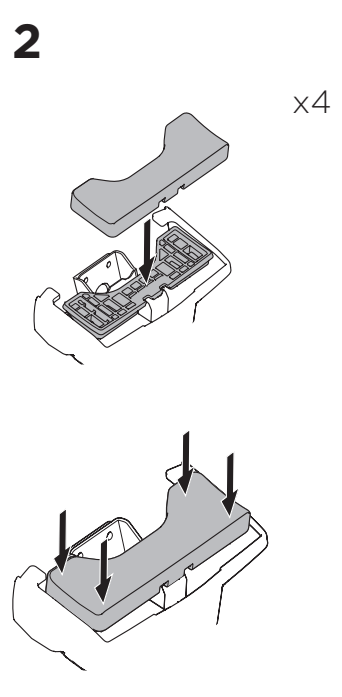

1

Kit 145292

NISSAN Rogue, 5-dr SUV, 21-

ISO 11154-E

5561478001

Bring your life
thule.com

THULE WingBar Evo	THULE WingBar Edge	THULE WingBar	THULE SquareBar Evo	Evo X (scale)	Edge X (scale)
NISSAN Rogue, 5-dr SUV, 21-				44	I

THULE ProBar Evo	THULE SlideBar Evo	X (mm/inch)		
NISSAN Rogue, 5-dr SUV, 21-		1091 mm / 43"		

THULE WingBar Evo	THULE WingBar Edge	THULE WingBar	THULE SquareBar Evo	Evo Y (scale)	Edge Y (scale)
NISSAN Rogue, 5-dr SUV, 21-				37,5	D

THULE ProBar Evo	THULE SlideBar Evo	Y (mm/inch)		
NISSAN Rogue, 5-dr SUV, 21-		1026 mm / 40 3/8"		

	W (mm/inch)	Z (mm/inch)
NISSAN Rogue, 5-dr SUV, 21-	720 mm / 28 3/8"	360 mm / 14 1/8"