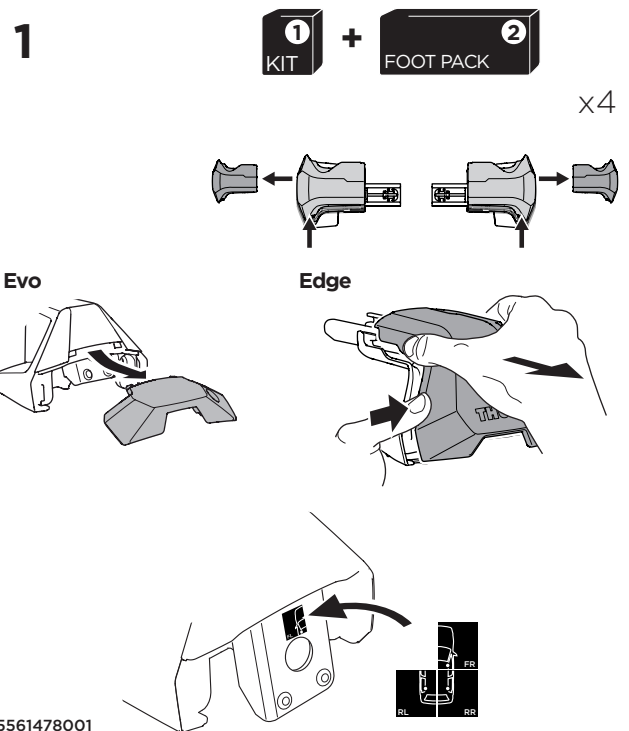

1

Kit 145292

NISSAN Rogue, 5-dr SUV, 21-

ISO 11154-E

5561478001

Bring your life
thule.com

THULE WingBar Evo	THULE WingBar Edge	THULE WingBar	THULE SquareBar Evo	Evo X (scale)	Edge X (scale)
NISSAN Rogue, 5-dr SUV, 21-				44	I

THULE ProBar Evo	THULE SlideBar Evo	X (mm/inch)		
NISSAN Rogue, 5-dr SUV, 21-		1091 mm / 43"		

THULE WingBar Evo	THULE WingBar Edge	THULE WingBar	THULE SquareBar Evo	Evo Y (scale)	Edge Y (scale)
NISSAN Rogue, 5-dr SUV, 21-				37,5	D

THULE ProBar Evo	THULE SlideBar Evo	Y (mm/inch)		
NISSAN Rogue, 5-dr SUV, 21-		1026 mm / 40 3/8"		

	W (mm/inch)	Z (mm/inch)
NISSAN Rogue, 5-dr SUV, 21-	720 mm / 28 3/8"	360 mm / 14 1/8"