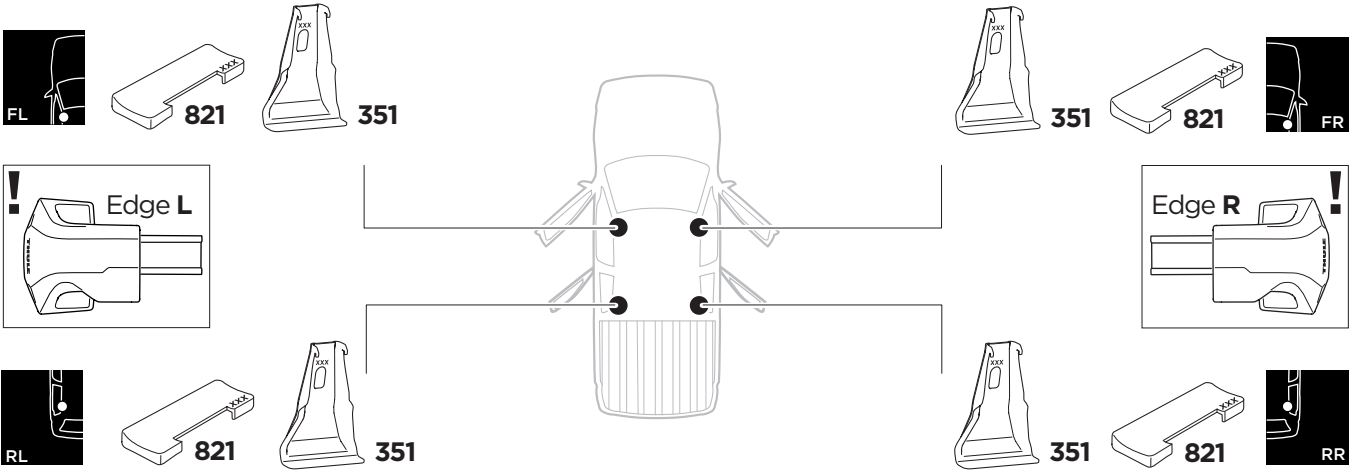

1

Kit 145286

FORD Maverick, 4-dr Standard Cab, 22-

ISO 11154-E

THULE WingBar Evo	THULE WingBar Edge	THULE WingBar	THULE SquareBar Evo	Evo X (scale)	Edge X (scale)
FORD Maverick, 4-dr Standard Cab, 22-				56	C
THULE ProBar Evo	THULE SlideBar Evo				X (mm/inch)
FORD Maverick, 4-dr Standard Cab, 22-				1211 mm / 47 5/8"	

THULE WingBar Evo	THULE WingBar Edge	THULE WingBar	THULE SquareBar Evo	Evo Y (scale)	Edge Y (scale)
FORD Maverick, 4-dr Standard Cab, 22-				55,5	D
THULE ProBar Evo	THULE SlideBar Evo				Y (mm/inch)
FORD Maverick, 4-dr Standard Cab, 22-				1206 mm / 47 1/2"	

	W (mm/inch)	Z (mm/inch)
FORD Maverick, 4-dr Standard Cab, 22-	700 mm / 27 1/2"	310 mm / 12 1/4"