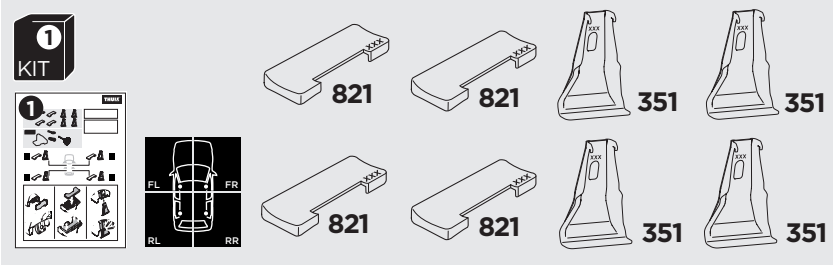

1

Kit 145286

FORD Maverick, 4-dr Standard Cab, 22-

ISO 11154-E

THULE WingBar Evo	THULE WingBar Edge	THULE WingBar	THULE SquareBar Evo	Evo X (scale)	Edge X (scale)
FORD Maverick, 4-dr Standard Cab, 22-				56	C
THULE ProBar Evo	THULE SlideBar Evo				X (mm/inch)
FORD Maverick, 4-dr Standard Cab, 22-				1211 mm / 47 5/8"	

THULE WingBar Evo	THULE WingBar Edge	THULE WingBar	THULE SquareBar Evo	Evo Y (scale)	Edge Y (scale)
FORD Maverick, 4-dr Standard Cab, 22-				55,5	D
THULE ProBar Evo	THULE SlideBar Evo				Y (mm/inch)
FORD Maverick, 4-dr Standard Cab, 22-				1206 mm / 47 1/2"	

	W (mm/inch)	Z (mm/inch)
FORD Maverick, 4-dr Standard Cab, 22-	700 mm / 27 1/2"	310 mm / 12 1/4"