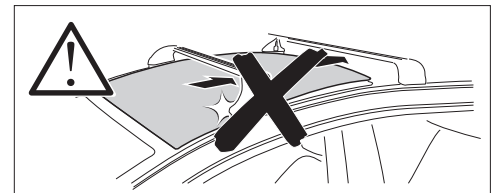

1

Kit 186153

MERCEDES GLC (X254), 5-dr SUV, 23-
 MERCEDES GLC EQ (X540), 5-dr SUV, 26-

ISO 11154-E

This kit is only for vehicles with flush railing.

1 KIT
 Safety

O40 x4 123 x4 O40 x4 Spare Part 54201 x4

Max: 75 kg / 165 lbs

Max 130 km/h 80 Mph

2 FOOT PACK
 > Instructions

4 Nm x1

80 km/h 50 Mph

1 KIT + **2 FOOT PACK**

1 Evo Edge

2

3 **4** **5**