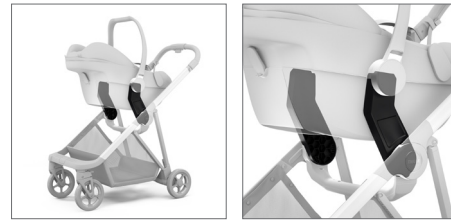

**THULE SHINE CAR SEAT ADAPTER
FOR MAXI-COSI®**

MODEL NUMBER 11400502	UPC / EAN CODE 872299049295	CATEGORY Active with Kids
AVAILABLE May 2022	MATERIALS Plastic	
PRODUCT WEIGHT 0.320 kg / 0.71 lb	PRODUCT DIMENSIONS (WxLxH) 2.7 x 13.9 x 24.8 cm / 1.1 x 12.5 x 9.7 in	
PACKAGING WEIGHT 0.5 kg / 1.1 lb	PACKAGING DIMENSIONS (WxLxH) 7.1 x 28.4 x 42.5 cm / 2.8 x 11.2 x 16.7 in	
PACKAGING TYPE Enclosed cardboard box	MASTER CARTON QTY 6	
COUNTRY OF ORIGIN China	WARRANTY See thule.com	

Thule Shine Car Seat Adapter for Maxi-Cosi®

Go from car to stroller with an adapter that lets you quickly and easily attach an infant car seat to your Thule Shine stroller.

1. Compatible with car seat models from Maxi-Cosi®, BeSafe®, Cybex® und Nuna®
2. Easy click-in installation and removal
3. Compatible with Thule Shine