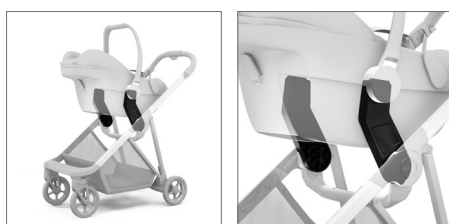

THULE SHINE CAR SEAT ADAPTER
FOR MAXI-COSI®

MODEL NUMBER

11400502

AVAILABLE

Now

PRODUCT WEIGHT

0.320 kg / 0.71 lb

PACKAGING WEIGHT

See thule.com

COMPATIBILITY CHART

Thule Shine Car Seat Adapter
for Maxi-Cosi®

Go from car to stroller with an adapter that lets you quickly and easily attach an infant car seat to your Thule Shine stroller.