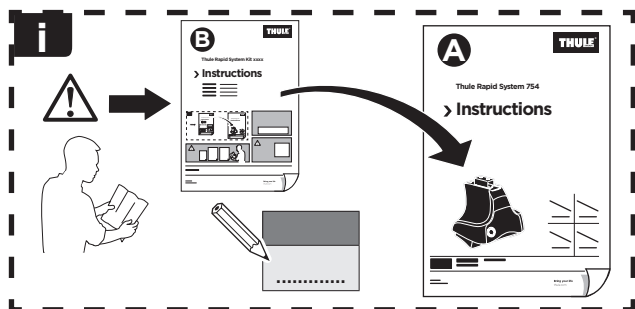

Thule Rapid System Kit 1165

> Instructions

TOYOTA Estima, 5-dr MPV, 00-02, 03-05*

TOYOTA Previa, 5-dr MPV, 00-02, 03-05*

TOYOTA Tarago, 5-dr MPV, 00-02, 03-05*

*With twin moon roof

ISO 11154-E

141165

C.20190306
519-1165-03

Bring your life
thule.com

1

	X (scale)	X (mm)	X (inch)
TOYOTA Estima , 5-dr MPV, 00-02, 03-05	34	991	39
TOYOTA Previa , 5-dr MPV, 00-02, 03-05	34	991	39
TOYOTA Tarago , 5-dr MPV, 00-02, 03-05	34	991	39