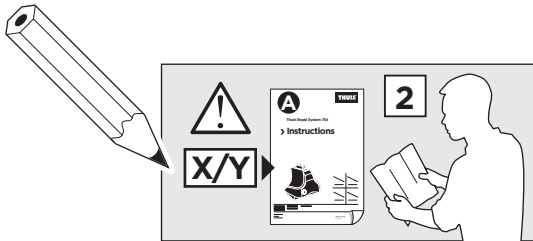

C.20190306
519-1165-03

Bring your life
thule.com

1

	X (scale)	X (mm)	X (inch)
TOYOTA Estima , 5-dr MPV, 00-02, 03-05	34	991	39
TOYOTA Previa , 5-dr MPV, 00-02, 03-05	34	991	39
TOYOTA Tarago , 5-dr MPV, 00-02, 03-05	34	991	39