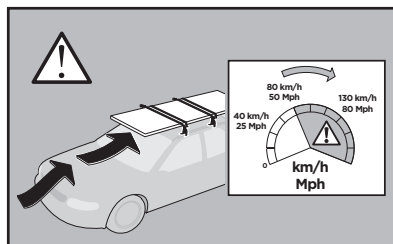

ISO 11154-E

141165

C.20190306
519-1165-03

Bring your life
thule.com