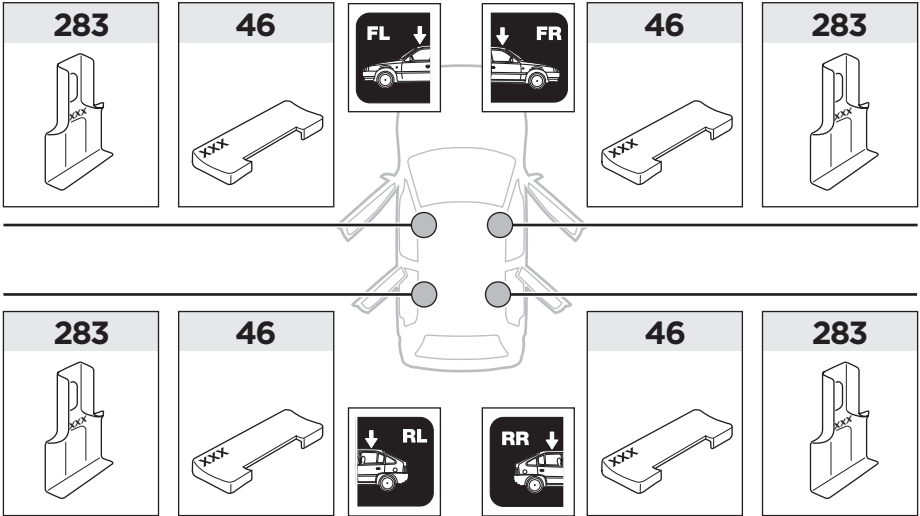

2

TOYOTA Estima, 5-dr MPV, 00-02, 03-05

TOYOTA Previa, 5-dr MPV, 00-02, 03-05

TOYOTA Tarago, 5-dr MPV, 00-02, 03-05