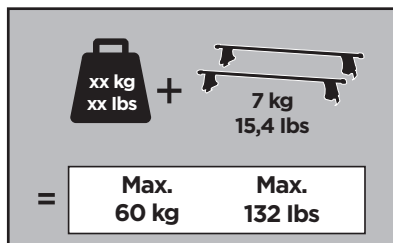

Thule Rapid System Kit 1165

> Instructions

TOYOTA Estima, 5-dr MPV, 00-02, 03-05*

TOYOTA Previa, 5-dr MPV, 00-02, 03-05*

TOYOTA Tarago, 5-dr MPV, 00-02, 03-05*

*With twin moon roof

ISO 11154-E

141165

C.20190306
519-1165-03

Bring your life
thule.com

1

	X (scale)	X (mm)	X (inch)
TOYOTA Estima , 5-dr MPV, 00-02, 03-05	34	991	39
TOYOTA Previa , 5-dr MPV, 00-02, 03-05	34	991	39
TOYOTA Tarago , 5-dr MPV, 00-02, 03-05	34	991	39

	Y (scale)	Y (mm)	Y (inch)
TOYOTA Estima , 5-dr MPV, 00-02, 03-05	31	961	37 ⁷/₈
TOYOTA Previa , 5-dr MPV, 00-02, 03-05	31	961	37 ⁷/₈
TOYOTA Tarago , 5-dr MPV, 00-02, 03-05	31	961	37 ⁷/₈

2

TOYOTA Estima, 5-dr MPV, 00-02, 03-05