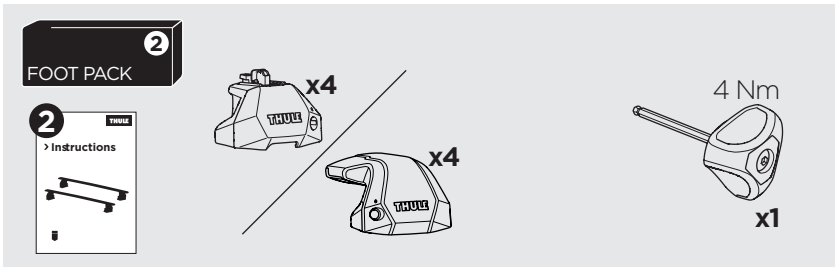

1

Kit 187147

NISSAN Primastar, 4/5-dr Van, 02-06, 07-15
NISSAN Primastar, 4/5-dr Van, 02-06, 07-15 (With High Roof)
OPEL Vivaro, 4/5-dr Van, 01-06, 07-14
OPEL Vivaro, 4/5-dr Van, 01-06, 07-14 (With High Roof)
RENAULT Trafic, 4/5-dr Van, 01-06, 07-14
RENAULT Trafic, 4/5-dr Van, 01-06, 07-14 (With High Roof)

ISO 11154-E

This kit is only for vehicles with fixpoint mounting.