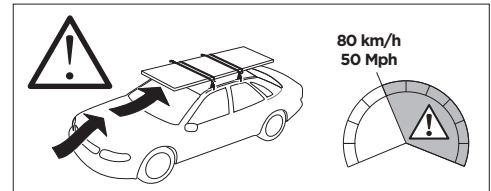

ISO 11154-E

This kit is only for vehicles with fixpoint mounting.