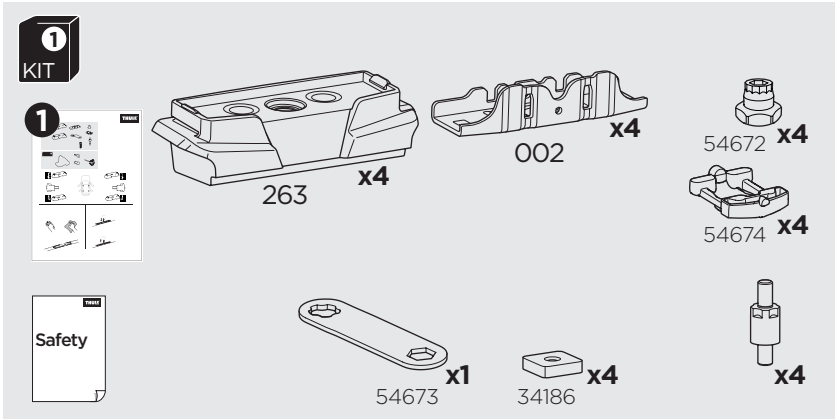

## Kit 187147

**NISSAN Primastar**, 4/5-dr Van, 02-06, 07-15  
**NISSAN Primastar**, 4/5-dr Van, 02-06, 07-15 (With High Roof)  
**OPEL Vivaro**, 4/5-dr Van, 01-06, 07-14  
**OPEL Vivaro**, 4/5-dr Van, 01-06, 07-14 (With High Roof)  
**RENAULT Trafic**, 4/5-dr Van, 01-06, 07-14  
**RENAULT Trafic**, 4/5-dr Van, 01-06, 07-14 (With High Roof)

ISO 11154-E

This kit is only for vehicles with fixpoint mounting.

3

4

5

6