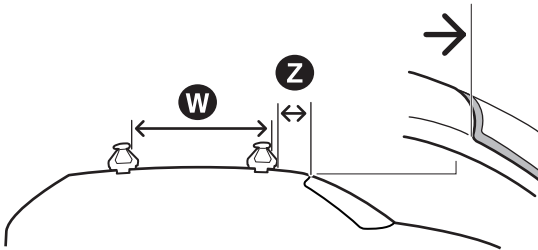

click

| Thule WingBar Evo | Thule WingBar Edge | Thule SquareBar Evo | Evo X (scale) | Edge X (scale) |
|---|--------------------|---------------------|--------------------------|----------------|
| | | | | |
| TOYOTA C-HR+, 5-dr SUV, 26- | | | 47 | C |
| TOYOTA C-HR, 5-dr SUV, 26- (North America) | | | 47 | C |
| SUBARU Uncharted, 5-dr SUV, 26- | | | 47 | C |
| Thule ProBar Evo | Thule SlideBar Evo | | X (mm/inch) | |
| | | | | |
| TOYOTA C-HR+, 5-dr SUV, 26- | | | 1121 mm / 44 1/8" | |
| TOYOTA C-HR, 5-dr SUV, 26- (North America) | | | 1121 mm / 44 1/8" | |
| SUBARU Uncharted, 5-dr SUV, 26- | | | 1121 mm / 44 1/8" | |

| Thule WingBar Evo | Thule WingBar Edge | Thule SquareBar Evo | Evo Y (scale) | Edge Y (scale) |
|---|--------------------|---------------------|--------------------------|----------------|
| | | | | |
| TOYOTA C-HR+, 5-dr SUV, 26- | | | 40.5 | P |
| TOYOTA C-HR, 5-dr SUV, 26- (North America) | | | 40.5 | P |
| SUBARU Uncharted, 5-dr SUV, 26- | | | 40.5 | P |
| Thule ProBar Evo | Thule SlideBar Evo | | Y (mm/inch) | |
| | | | | |
| TOYOTA C-HR+, 5-dr SUV, 26- | | | 1056 mm / 41 5/8" | |
| TOYOTA C-HR, 5-dr SUV, 26- (North America) | | | 1056 mm / 41 5/8" | |
| SUBARU Uncharted, 5-dr SUV, 26- | | | 1056 mm / 41 5/8" | |

| | W (mm/inch) | Z (mm/inch) |
|---|-------------------------|---------------------|
| TOYOTA C-HR+, 5-dr SUV, 26- | 721 mm / 28 3/8" | 330 mm / 13" |
| TOYOTA C-HR, 5-dr SUV, 26- (North America) | 721 mm / 28 3/8" | 330 mm / 13" |
| SUBARU Uncharted, 5-dr SUV, 26- | 721 mm / 28 3/8" | 330 mm / 13" |