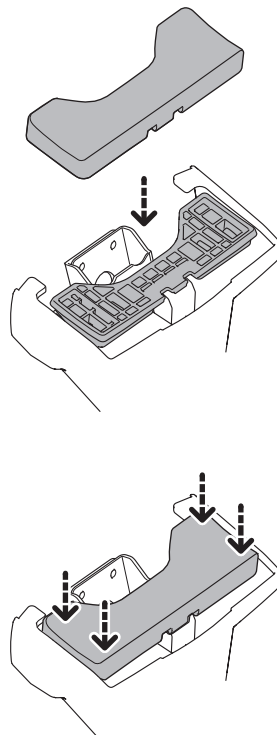

1

Kit 145471

TOYOTA C-HR+, 5-dr SUV, 26-
TOYOTA C-HR, 5-dr SUV, 26- (North America)
SUBARU Uncharted, 5-dr SUV, 26-

This kit is only for vehicles with normal roof and without glass roof.

x1

x1

x1

i

Edge L

Edge R

1

Edge

Edge

Evo

2

3

click