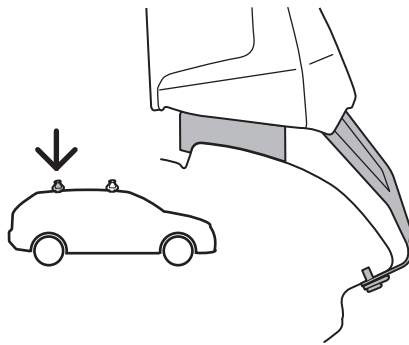

Thule Sweden AB
Borggatan 5, 335 73 Hillerstorp, Sweden
info@thule.com | www.thule.com

©Thule. All rights reserved.
5566861001 | 2026-05-20 #00