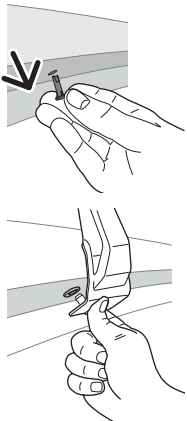

Thule WingBar Evo	Thule WingBar Edge	Thule SquareBar Evo	Evo X (scale)	Edge X (scale)
TOYOTA C-HR+, 5-dr SUV, 26-			47	C
TOYOTA C-HR, 5-dr SUV, 26- (North America)			47	C
SUBARU Uncharted, 5-dr SUV, 26-			47	C
Thule ProBar Evo	Thule SlideBar Evo		X (mm/inch)	
TOYOTA C-HR+, 5-dr SUV, 26-			1121 mm / 44 1/8"	
TOYOTA C-HR, 5-dr SUV, 26- (North America)			1121 mm / 44 1/8"	
SUBARU Uncharted, 5-dr SUV, 26-			1121 mm / 44 1/8"	

Thule WingBar Evo	Thule WingBar Edge	Thule SquareBar Evo	Evo Y (scale)	Edge Y (scale)
TOYOTA C-HR+, 5-dr SUV, 26-			40.5	P
TOYOTA C-HR, 5-dr SUV, 26- (North America)			40.5	P
SUBARU Uncharted, 5-dr SUV, 26-			40.5	P
Thule ProBar Evo	Thule SlideBar Evo		Y (mm/inch)	
TOYOTA C-HR+, 5-dr SUV, 26-			1056 mm / 41 5/8"	
TOYOTA C-HR, 5-dr SUV, 26- (North America)			1056 mm / 41 5/8"	
SUBARU Uncharted, 5-dr SUV, 26-			1056 mm / 41 5/8"	

	W (mm/inch)	Z (mm/inch)
TOYOTA C-HR+, 5-dr SUV, 26-	721 mm / 28 3/8"	330 mm / 13"
TOYOTA C-HR, 5-dr SUV, 26- (North America)	721 mm / 28 3/8"	330 mm / 13"
SUBARU Uncharted, 5-dr SUV, 26-	721 mm / 28 3/8"	330 mm / 13"

Thule Sweden AB
Borggatan 5, 335 73 Hillerstorp, Sweden
info@thule.com | www.thule.com

©Thule. All rights reserved.
5566861001 | 2026-05-20 #00