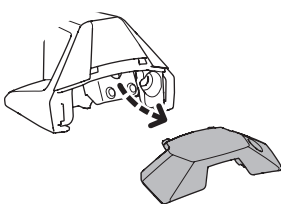

1

Kit 145471

TOYOTA C-HR+, 5-dr SUV, 26-
TOYOTA C-HR, 5-dr SUV, 26- (North America)
SUBARU Uncharted, 5-dr SUV, 26-

This kit is only for vehicles with normal roof and without glass roof.

x1

x1

x1

i

Edge L

Edge R

1

Edge

Edge

Evo

2

3

click