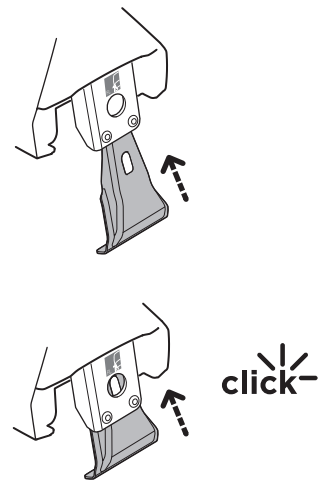

click

| Thule WingBar Evo | Thule WingBar Edge | Thule SquareBar Evo | Evo X (scale) | Edge X (scale) |
|---|--------------------|---------------------|--------------------------|----------------|
| | | | | |
| TOYOTA C-HR+, 5-dr SUV, 26- | | | 47 | C |
| TOYOTA C-HR, 5-dr SUV, 26- (North America) | | | 47 | C |
| SUBARU Uncharted, 5-dr SUV, 26- | | | 47 | C |
| Thule ProBar Evo | Thule SlideBar Evo | | X (mm/inch) | |
| | | | | |
| TOYOTA C-HR+, 5-dr SUV, 26- | | | 1121 mm / 44 1/8" | |
| TOYOTA C-HR, 5-dr SUV, 26- (North America) | | | 1121 mm / 44 1/8" | |
| SUBARU Uncharted, 5-dr SUV, 26- | | | 1121 mm / 44 1/8" | |