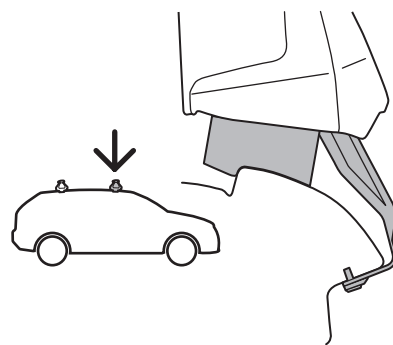

Thule Sweden AB
Borggatan 5, 335 73 Hillerstorp, Sweden
info@thule.com | www.thule.com

©Thule. All rights reserved.
5566861001 | 2026-05-20 #00