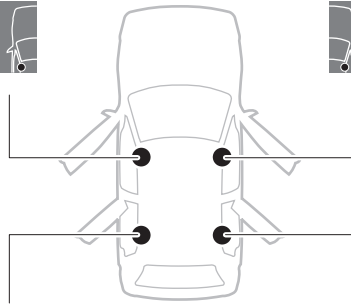

1

Kit 145471

TOYOTA C-HR+, 5-dr SUV, 26-
TOYOTA C-HR, 5-dr SUV, 26- (North America)
SUBARU Uncharted, 5-dr SUV, 26-

This kit is only for vehicles with normal roof and without glass roof.

x1

x1

x1

i

Edge L

Edge R

1

Edge

Edge

Evo

2

3

click