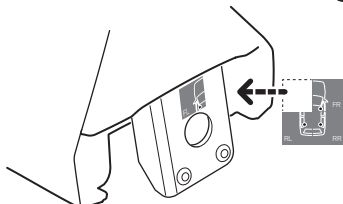

1

Kit 145471

TOYOTA C-HR+, 5-dr SUV, 26-
TOYOTA C-HR, 5-dr SUV, 26- (North America)
SUBARU Uncharted, 5-dr SUV, 26-

This kit is only for vehicles with normal roof and without glass roof.

x1

x1

x1

i

Edge L

Edge R

1

Edge

Edge

Evo

2

3

click