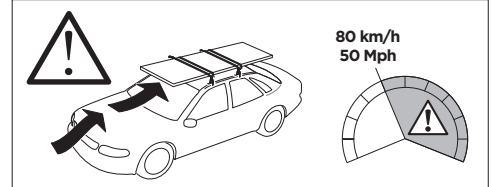

1

Kit 145310

AUDI Q4 Sportback e-tron, 5-dr SUV, 22-

ISO 11154-E

5561971002

Bring your life
thule.com