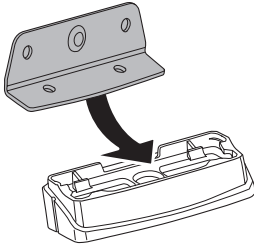

2

A

B

EN Only a few turns
DE Nur wenige Umdrehungen
FR Quelques tours uniquement
NL Slechts enkele slagen
IT Solo qualche giro
ES Sólo algunas vueltas
PT Noções básicas
SV Endast några varv
DK Kun nogle få omgange
NE Bare noen få omdreinger
FI Vain muutama kierros
ET Ainult mõni pööre
LV Tikai dažī apgriezieni
LT Tik keli pasukimai
PL Wystarczy kilka obrotów
RU Только несколько оборотов

UK Лише декілька обертів
BG Само няколко завъртания
CS Pouze několik otáček
SK Len niekoľko otáčok
SL Le nekaj obratov
HR/BiH Samo nekoliko okreta
RO Doar câteva rotiri
HU Csak néhány fordítás
EL Μόνο λίγες περιστροφές
TR Yalnızca birkaç tur

بعض دورات فقط

AR

רק מספר סיבובים

HE

ZH 仅几圈
JA 2～3回転のみ
KO 몇 번만 돌리면 됨
TH เพียงสองสามรอบ

3

x1