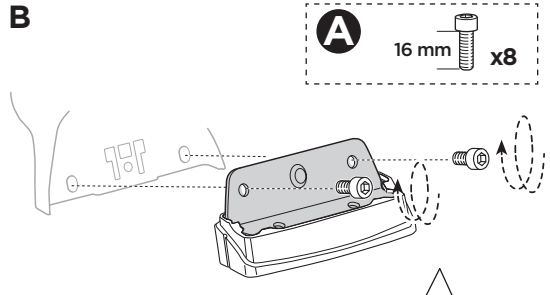

2

A

B

EN Only a few turns
DE Nur wenige Umdrehungen
FR Quelques tours uniquement
NL Slechts enkele slagen
IT Solo qualche giro
ES Sólo algunas vueltas
PT Noções básicas
SV Endast några varv
DK Kun nogle få omgange
NE Bare noen få omdreinger
FI Vain muutama kierros
ET Ainult mõni pööre
LV Tikai dažī apgriezieni
LT Tik keli pasukimai
PL Wystarczy kilka obrotów
RU Только несколько оборотов

UK Лише декілька обертів
BG Само няколко завъртания
CS Pouze několik otáček
SK Len niekoľko otáčok
SL Le nekaj obratov
HR/BiH Samo nekoliko okreta
RO Doar câteva rotiri
HU Csak néhány fordítás
EL Μόνο λίγες περιστροφές
TR Yalnızca birkaç tur

بعض دورات فقط

AR

רק מספר סיבובים

HE

ZH 仅几圈
JA 2～3回転のみ
KO 몇 번만 돌리면 됨
TH เพียงสองสามรอบ

3

x1