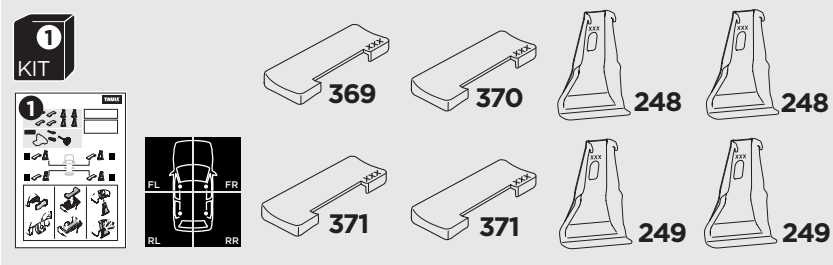

1

Kit 145115

FORD Mondeo, 5-dr Estate, 07-14*

*Without roof railing

ISO 11154-E

THULE WingBar Evo	THULE WingBar Edge	THULE WingBar	THULE SquareBar Evo	Evo X (scale)	Edge X (scale)
FORD Mondeo, 5-dr Estate, 07-14*				41,5	N
THULE ProBar Evo	THULE SlideBar Evo				X (mm/inch)
FORD Mondeo, 5-dr Estate, 07-14*				1066 mm / 42"	

THULE WingBar Evo	THULE WingBar Edge	THULE WingBar	THULE SquareBar Evo	Evo Y (scale)	Edge Y (scale)
FORD Mondeo, 5-dr Estate, 07-14*				35,5	H
THULE ProBar Evo	THULE SlideBar Evo				Y (mm/inch)
FORD Mondeo, 5-dr Estate, 07-14*				1006 mm / 39 5/8"	

	W (mm/inch)	Z (mm/inch)
FORD Mondeo, 5-dr Estate, 07-14*	815 mm / 32 1/8"	270 mm / 10 5/8"