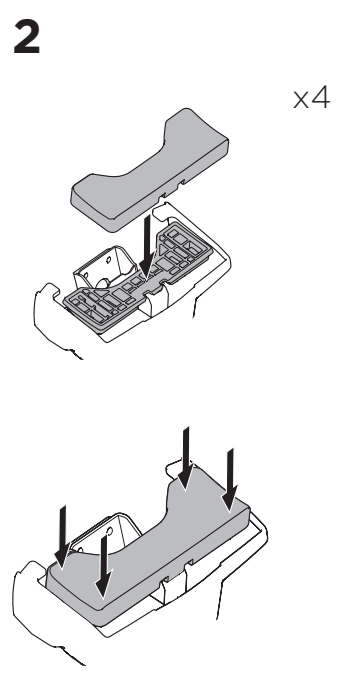

1

Kit 145115

FORD Mondeo, 5-dr Estate, 07-14*

*Without roof railing

ISO 11154-E

THULE WingBar Evo	THULE WingBar Edge	THULE WingBar	THULE SquareBar Evo	Evo X (scale)	Edge X (scale)
FORD Mondeo, 5-dr Estate, 07-14*				41,5	N
THULE ProBar Evo	THULE SlideBar Evo				X (mm/inch)
FORD Mondeo, 5-dr Estate, 07-14*				1066 mm / 42"	

THULE WingBar Evo	THULE WingBar Edge	THULE WingBar	THULE SquareBar Evo	Evo Y (scale)	Edge Y (scale)
FORD Mondeo, 5-dr Estate, 07-14*				35,5	H
THULE ProBar Evo	THULE SlideBar Evo				Y (mm/inch)
FORD Mondeo, 5-dr Estate, 07-14*				1006 mm / 39 5/8"	

	W (mm/inch)	Z (mm/inch)
FORD Mondeo, 5-dr Estate, 07-14*	815 mm / 32 1/8"	270 mm / 10 5/8"