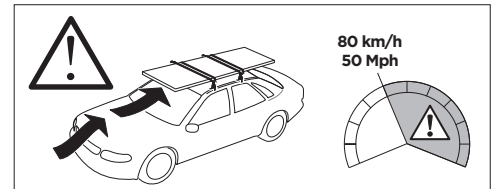

1

Kit 145383

TOYOTA Corolla Fielder (E160), 5-dr Estate, 12-

ISO 11154-E

Bring your life
thule.com

THULE WingBar Evo	THULE WingBar Edge	THULE WingBar	THULE SquareBar Evo	Evo X (scale)	Edge X (scale)
TOYOTA Corolla Fielder (E160), 5-dr Estate, 12-				29	C
THULE ProBar Evo	THULE SlideBar Evo				X (mm/inch)
TOYOTA Corolla Fielder (E160), 5-dr Estate, 12-				941 mm / 37"	