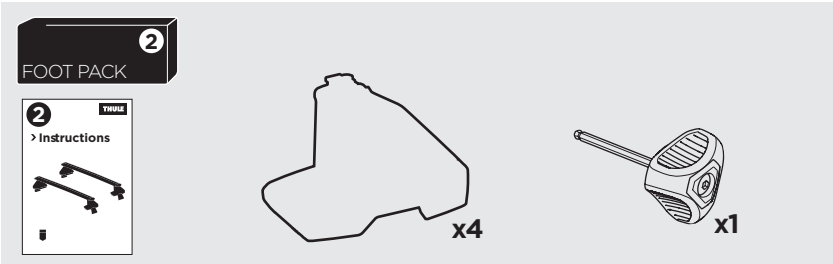

1

Kit 145383

TOYOTA Corolla Fielder (E160), 5-dr Estate, 12-

ISO 11154-E

Bring your life
thule.com

THULE WingBar Evo	THULE WingBar Edge	THULE WingBar	THULE SquareBar Evo	Evo X (scale)	Edge X (scale)
TOYOTA Corolla Fielder (E160), 5-dr Estate, 12-				29	C
THULE ProBar Evo	THULE SlideBar Evo				X (mm/inch)
TOYOTA Corolla Fielder (E160), 5-dr Estate, 12-				941 mm / 37"	

THULE WingBar Evo	THULE WingBar Edge	THULE WingBar	THULE SquareBar Evo	Evo Y (scale)	Edge Y (scale)
TOYOTA Corolla Fielder (E160), 5-dr Estate, 12-				28	E
THULE ProBar Evo	THULE SlideBar Evo				Y (mm/inch)
TOYOTA Corolla Fielder (E160), 5-dr Estate, 12-				931 mm / 36 5/8"	

	W (mm/inch)	Z (mm/inch)
TOYOTA Corolla Fielder (E160), 5-dr Estate, 12-	750 mm / 29 1/2"	350 mm / 13 3/4"