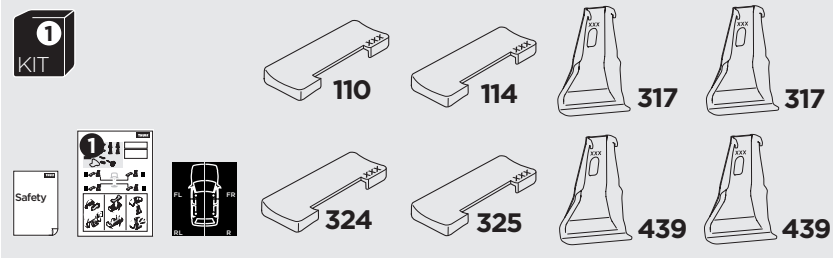

1

Kit 145383

TOYOTA Corolla Fielder (E160), 5-dr Estate, 12-

ISO 11154-E

Bring your life
thule.com

THULE WingBar Evo	THULE WingBar Edge	THULE WingBar	THULE SquareBar Evo	Evo X (scale)	Edge X (scale)
TOYOTA Corolla Fielder (E160), 5-dr Estate, 12-				29	C
THULE ProBar Evo	THULE SlideBar Evo				X (mm/inch)
TOYOTA Corolla Fielder (E160), 5-dr Estate, 12-				941 mm / 37"	

THULE WingBar Evo	THULE WingBar Edge	THULE WingBar	THULE SquareBar Evo	Evo Y (scale)	Edge Y (scale)
TOYOTA Corolla Fielder (E160), 5-dr Estate, 12-				28	E
THULE ProBar Evo	THULE SlideBar Evo				Y (mm/inch)
TOYOTA Corolla Fielder (E160), 5-dr Estate, 12-				931 mm / 36 5/8"	

	W (mm/inch)	Z (mm/inch)
TOYOTA Corolla Fielder (E160), 5-dr Estate, 12-	750 mm / 29 1/2"	350 mm / 13 3/4"