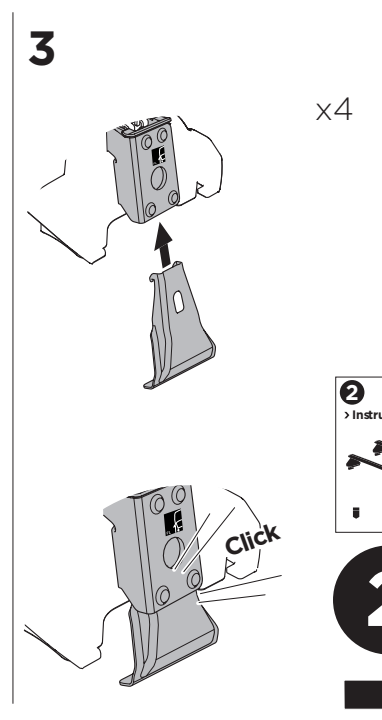

1

Kit 145383

TOYOTA Corolla Fielder (E160), 5-dr Estate, 12-

ISO 11154-E

Bring your life
thule.com

THULE WingBar Evo	THULE WingBar Edge	THULE WingBar	THULE SquareBar Evo	Evo X (scale)	Edge X (scale)
TOYOTA Corolla Fielder (E160), 5-dr Estate, 12-				29	C
THULE ProBar Evo	THULE SlideBar Evo				X (mm/inch)
TOYOTA Corolla Fielder (E160), 5-dr Estate, 12-				941 mm / 37"	

THULE WingBar Evo	THULE WingBar Edge	THULE WingBar	THULE SquareBar Evo	Evo Y (scale)	Edge Y (scale)
TOYOTA Corolla Fielder (E160), 5-dr Estate, 12-				28	E
THULE ProBar Evo	THULE SlideBar Evo				Y (mm/inch)
TOYOTA Corolla Fielder (E160), 5-dr Estate, 12-				931 mm / 36 5/8"	

	W (mm/inch)	Z (mm/inch)
TOYOTA Corolla Fielder (E160), 5-dr Estate, 12-	750 mm / 29 1/2"	350 mm / 13 3/4"