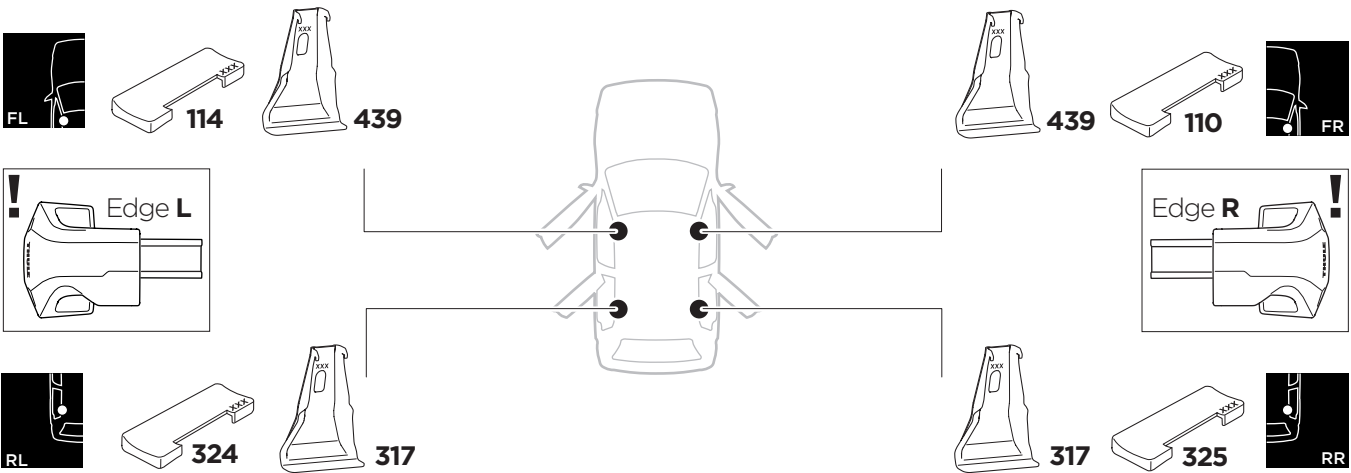

1

Kit 145383

TOYOTA Corolla Fielder (E160), 5-dr Estate, 12-

ISO 11154-E

Bring your life
thule.com

THULE WingBar Evo	THULE WingBar Edge	THULE WingBar	THULE SquareBar Evo	Evo X (scale)	Edge X (scale)
TOYOTA Corolla Fielder (E160), 5-dr Estate, 12-				29	C
THULE ProBar Evo	THULE SlideBar Evo				X (mm/inch)
TOYOTA Corolla Fielder (E160), 5-dr Estate, 12-				941 mm / 37"	

THULE WingBar Evo	THULE WingBar Edge	THULE WingBar	THULE SquareBar Evo	Evo Y (scale)	Edge Y (scale)
TOYOTA Corolla Fielder (E160), 5-dr Estate, 12-				28	E
THULE ProBar Evo	THULE SlideBar Evo				Y (mm/inch)
TOYOTA Corolla Fielder (E160), 5-dr Estate, 12-				931 mm / 36 5/8"	

	W (mm/inch)	Z (mm/inch)
TOYOTA Corolla Fielder (E160), 5-dr Estate, 12-	750 mm / 29 1/2"	350 mm / 13 3/4"