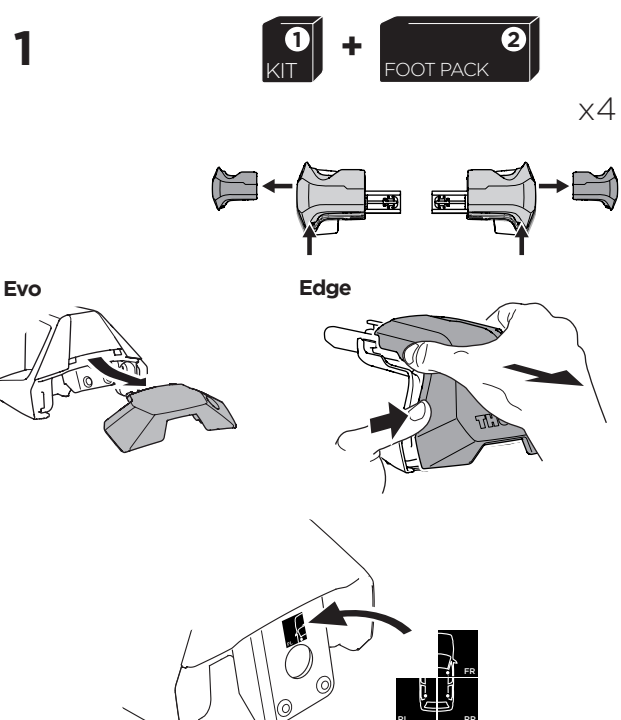

1

Kit 145383

TOYOTA Corolla Fielder (E160), 5-dr Estate, 12-

ISO 11154-E

Bring your life
thule.com

THULE WingBar Evo	THULE WingBar Edge	THULE WingBar	THULE SquareBar Evo	Evo X (scale)	Edge X (scale)
TOYOTA Corolla Fielder (E160), 5-dr Estate, 12-				29	C
THULE ProBar Evo	THULE SlideBar Evo				X (mm/inch)
TOYOTA Corolla Fielder (E160), 5-dr Estate, 12-				941 mm / 37"	

THULE WingBar Evo	THULE WingBar Edge	THULE WingBar	THULE SquareBar Evo	Evo Y (scale)	Edge Y (scale)
TOYOTA Corolla Fielder (E160), 5-dr Estate, 12-				28	E
THULE ProBar Evo	THULE SlideBar Evo				Y (mm/inch)
TOYOTA Corolla Fielder (E160), 5-dr Estate, 12-				931 mm / 36 5/8"	

	W (mm/inch)	Z (mm/inch)
TOYOTA Corolla Fielder (E160), 5-dr Estate, 12-	750 mm / 29 1/2"	350 mm / 13 3/4"