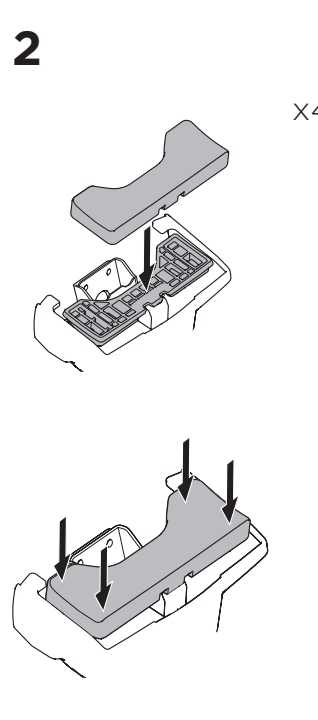

1

Kit 145383

TOYOTA Corolla Fielder (E160), 5-dr Estate, 12-

ISO 11154-E

Bring your life
thule.com

THULE WingBar Evo	THULE WingBar Edge	THULE WingBar	THULE SquareBar Evo	Evo X (scale)	Edge X (scale)
TOYOTA Corolla Fielder (E160), 5-dr Estate, 12-				29	C
THULE ProBar Evo	THULE SlideBar Evo				X (mm/inch)
TOYOTA Corolla Fielder (E160), 5-dr Estate, 12-				941 mm / 37"	

THULE WingBar Evo	THULE WingBar Edge	THULE WingBar	THULE SquareBar Evo	Evo Y (scale)	Edge Y (scale)
TOYOTA Corolla Fielder (E160), 5-dr Estate, 12-				28	E
THULE ProBar Evo	THULE SlideBar Evo				Y (mm/inch)
TOYOTA Corolla Fielder (E160), 5-dr Estate, 12-				931 mm / 36 5/8"	

	W (mm/inch)	Z (mm/inch)
TOYOTA Corolla Fielder (E160), 5-dr Estate, 12-	750 mm / 29 1/2"	350 mm / 13 3/4"