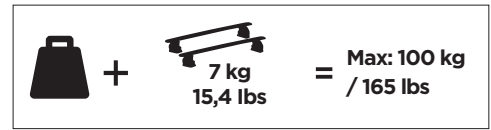

## Kit 187017

CITROËN Berlingo, 4-dr Van, 08-18

CITROËN Berlingo, 5-dr Van, 08-18

PEUGEOT Partner, 4-dr Van, 08-18

PEUGEOT Partner, 5-dr Van, 08-18

ISO 11154-E

This kit is only for vehicles with fixpoint mounting.