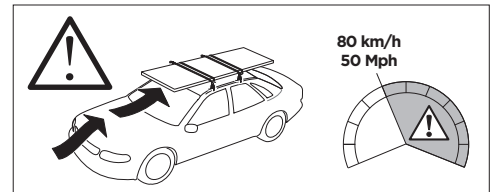

## Kit 187017

CITROËN Berlingo, 4-dr Van, 08-18

CITROËN Berlingo, 5-dr Van, 08-18

PEUGEOT Partner, 4-dr Van, 08-18

PEUGEOT Partner, 5-dr Van, 08-18

ISO 11154-E

This kit is only for vehicles with fixpoint mounting.