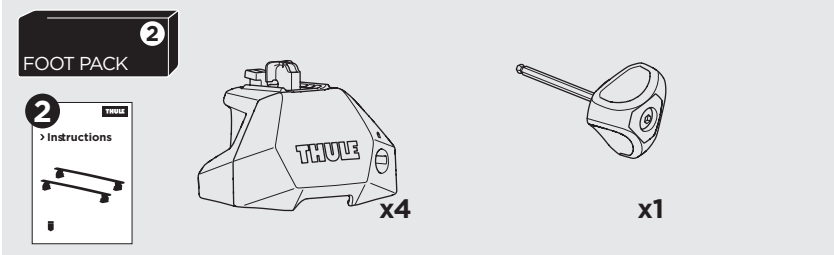

## Kit 187017

CITROËN Berlingo, 4-dr Van, 08-18

CITROËN Berlingo, 5-dr Van, 08-18

PEUGEOT Partner, 4-dr Van, 08-18

PEUGEOT Partner, 5-dr Van, 08-18

ISO 11154-E

This kit is only for vehicles with fixpoint mounting.

**A**

**B**

2

3

5