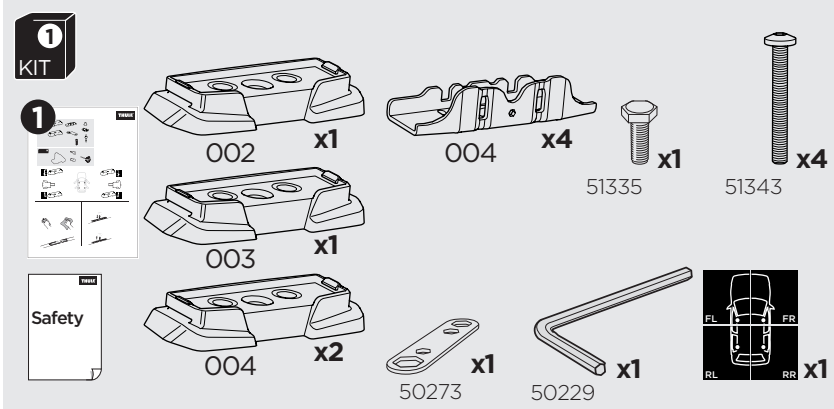

## Kit 187017

CITROËN Berlingo, 4-dr Van, 08-18

CITROËN Berlingo, 5-dr Van, 08-18

PEUGEOT Partner, 4-dr Van, 08-18

PEUGEOT Partner, 5-dr Van, 08-18

ISO 11154-E

This kit is only for vehicles with fixpoint mounting.

**A**

**B**

2

3

5