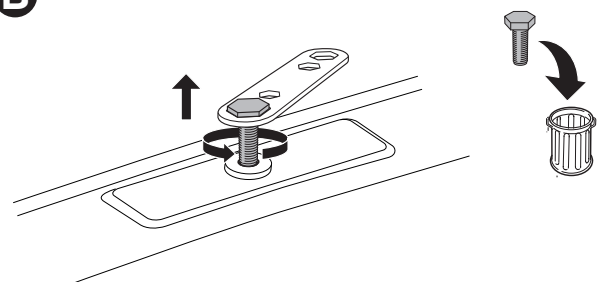

## Kit 187017

CITROËN Berlingo, 4-dr Van, 08-18

CITROËN Berlingo, 5-dr Van, 08-18

PEUGEOT Partner, 4-dr Van, 08-18

PEUGEOT Partner, 5-dr Van, 08-18

ISO 11154-E

This kit is only for vehicles with fixpoint mounting.

**A**

**B**

2

3

5