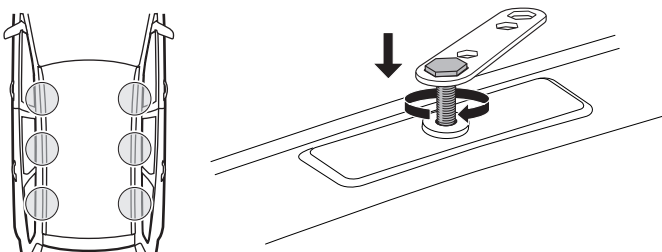

## Kit 187017

CITROËN Berlingo, 4-dr Van, 08-18

CITROËN Berlingo, 5-dr Van, 08-18

PEUGEOT Partner, 4-dr Van, 08-18

PEUGEOT Partner, 5-dr Van, 08-18

ISO 11154-E

This kit is only for vehicles with fixpoint mounting.

**A**

**B**

2

3

5