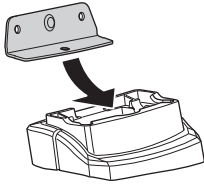

2 A

B

A x8

x1

EN Only a few turns
DE Nur wenige Umdrehungen
FR Quelques tours uniquement
NL Slechts enkele slagen
IT Solo qualche giro
ES Sólo algunas vueltas
PT Apenas algumas voltas
SV Endast några varv
DK Kun nogle få omgange
NO Bare noen få omdreininger
FI Vain muutama kierros

ET Ainult mõni pööre
LV Tikai daži apgriezieni
LT Tik keli pasukimai
PL Wystarczy kilka obrotów
RU Только несколько оборотов
UK Лише декілька обертів
BG Само няколко завъртания
CS Pouze několik otáček
SK Len niekoľko otáčok
SL Le nekaj obratov
HR/BIH Samo nekoliko okreta

RO Doar câteva rotiri
HU Csak néhány fordítás
EL Μόνο λίγες περιστροφές
TR Yalnızca birkaç tur

بعض دورات فقط **AR**
רק מספר סיבובים **HE**

ZH 仅几圈
JA 2 ~ 3 回転のみ
KO 몇 번만 돌리면 됨
TH เพียงสองสามรอบ

3

x1

A

B

C