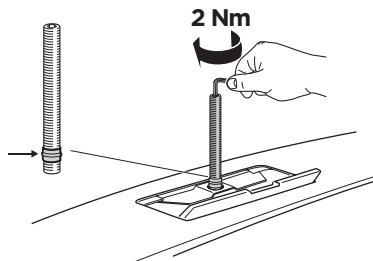

2 A

B

A x8

x1

EN Only a few turns
DE Nur wenige Umdrehungen
FR Quelques tours uniquement
NL Slechts enkele slagen
IT Solo qualche giro
ES Sólo algunas vueltas
PT Apenas algumas voltas
SV Endast några varv
DK Kun nogle få omgange
NO Bare noen få omdreininger
FI Vain muutama kierros

ET Ainult mõni pööre
LV Tikai daži apgriezieni
LT Tik keli pasukimai
PL Wystarczy kilka obrotów
RU Только несколько оборотов
UK Лише декілька обертів
BG Само няколко завъртания
CS Pouze několik otáček
SK Len niekoľko otáčok
SL Le nekaj obratov
HR/BIH Samo nekoliko okreta

RO Doar câteva rotiri
HU Csak néhány fordítás
EL Μόνο λίγες περιστροφές
TR Yalnızca birkaç tur

بعض دورات فقط **AR**
רק מספר סיבובים **HE**

ZH 仅几圈
JA 2 ~ 3 回転のみ
KO 몇 번만 돌리면 됨
TH เพียงสองสามรอบ

3

x1

A

B

C