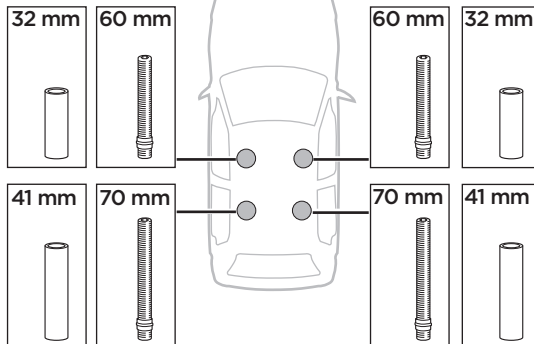

EN Only a few turns
DE Nur wenige Umdrehungen
FR Quelques tours uniquement
NL Slechts enkele slagen
IT Solo qualche giro
ES Sólo algunas vueltas
PT Apenas algumas voltas
SV Endast några varv
DK Kun nogle få omgange
NO Bare noen få omdreininger
FI Vain muutama kierros

ET Ainult mõni pööre
LV Tikai daži apgriezieni
LT Tik keli pasukimai
PL Wystarczy kilka obrotów
RU Только несколько оборотов
UK Лише декілька обертів
BG Само няколко завъртания
CS Pouze několik otáček
SK Len niekoľko otáčok
SL Le nekaj obratov
HR/BIH Samo nekoliko okreta

RO Doar câteva rotiri
HU Csak néhány fordítás
EL Μόνο λίγες περιστροφές
TR Yalnızca birkaç tur

بعض دورات فقط **AR**
רק מספר סיבובים **HE**

ZH 仅几圈
JA 2 ~ 3 回転のみ
KO 몇 번만 돌리면 됨
TH เพียงสองสามรอบ

3

x1