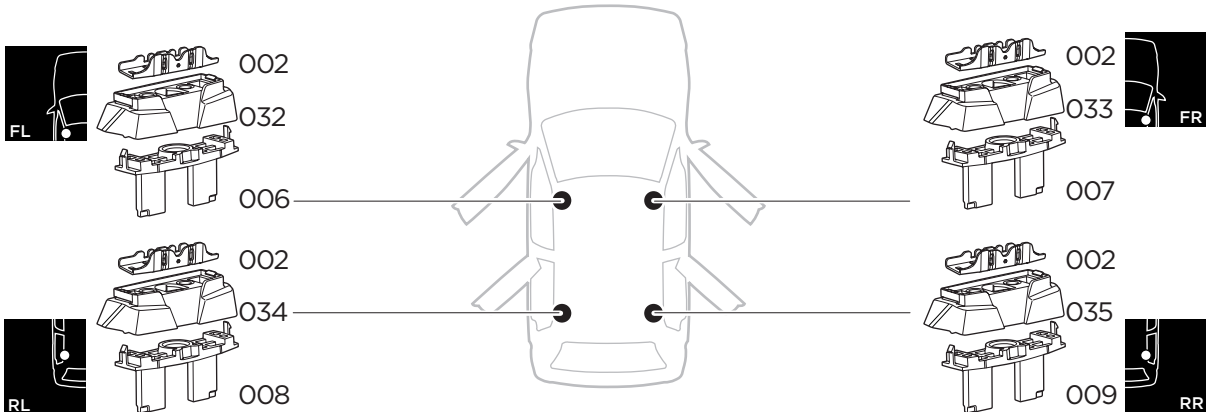

1

Kit 187038

MERCEDES C-Class (W205), 4-dr Sedan, 14-21

ISO 11154-E

This kit is only for vehicles with fixpoint mounting.

3

4

5