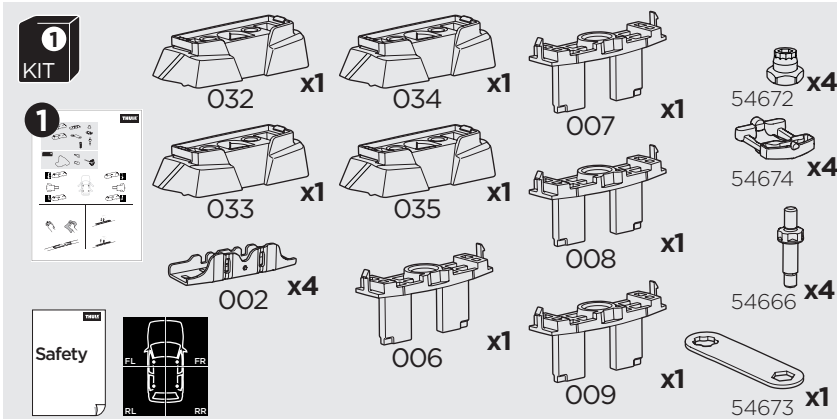

1

Kit 187038

MERCEDES C-Class (W205), 4-dr Sedan, 14-21

ISO 11154-E

This kit is only for vehicles with fixpoint mounting.

3

4

5