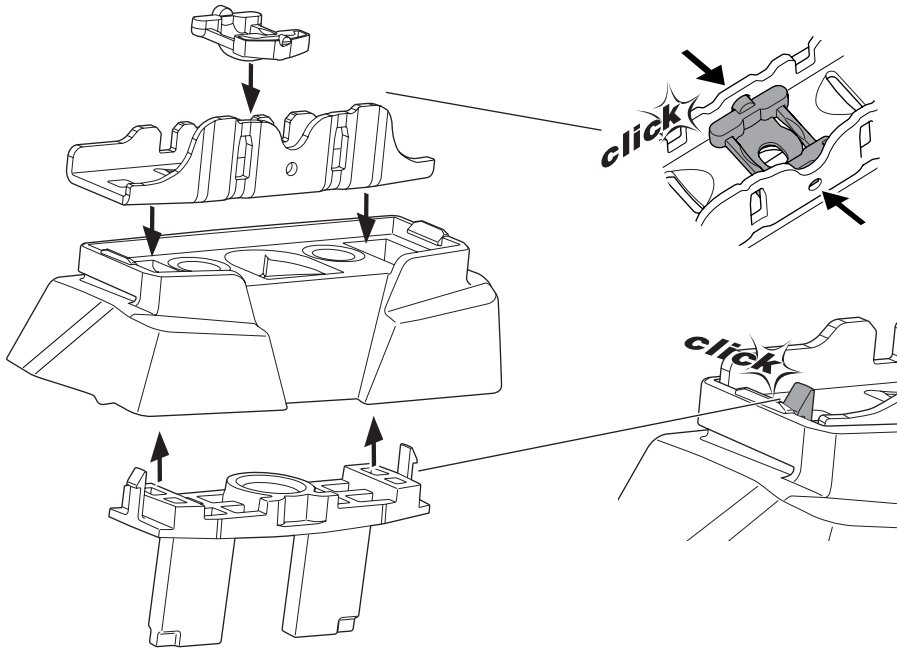

1

Kit 187038

MERCEDES C-Class (W205), 4-dr Sedan, 14-21

ISO 11154-E

This kit is only for vehicles with fixpoint mounting.

3

4

5