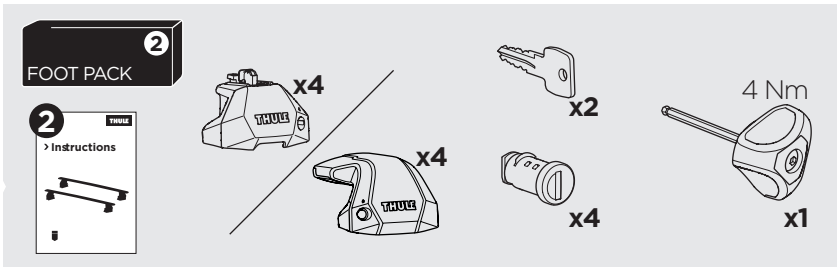

1

Kit 187038

MERCEDES C-Class (W205), 4-dr Sedan, 14-21

ISO 11154-E

This kit is only for vehicles with fixpoint mounting.

3

4

5