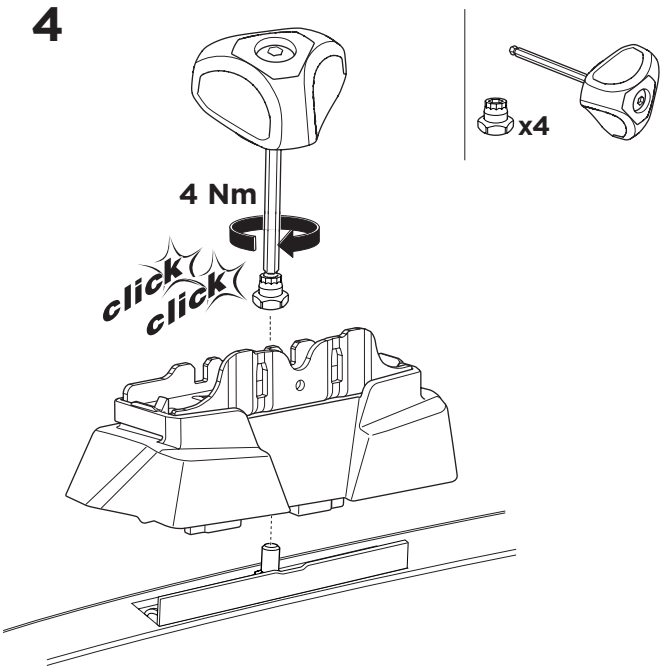

1

Kit 187038

MERCEDES C-Class (W205), 4-dr Sedan, 14-21

ISO 11154-E

This kit is only for vehicles with fixpoint mounting.

3

4

5