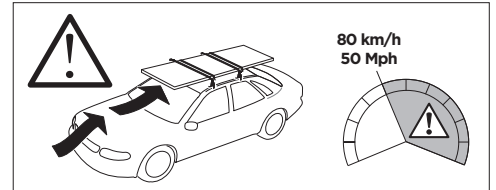

1

Kit 187038

MERCEDES C-Class (W205), 4-dr Sedan, 14-21

ISO 11154-E

This kit is only for vehicles with fixpoint mounting.

3

4

5