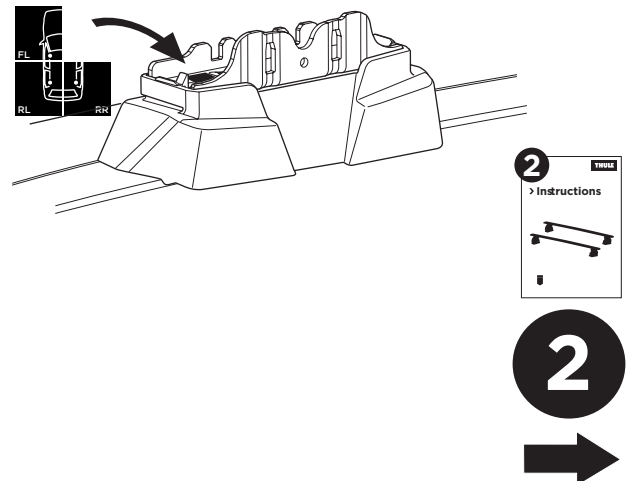

1

Kit 187038

MERCEDES C-Class (W205), 4-dr Sedan, 14-21

ISO 11154-E

This kit is only for vehicles with fixpoint mounting.

3

4

5