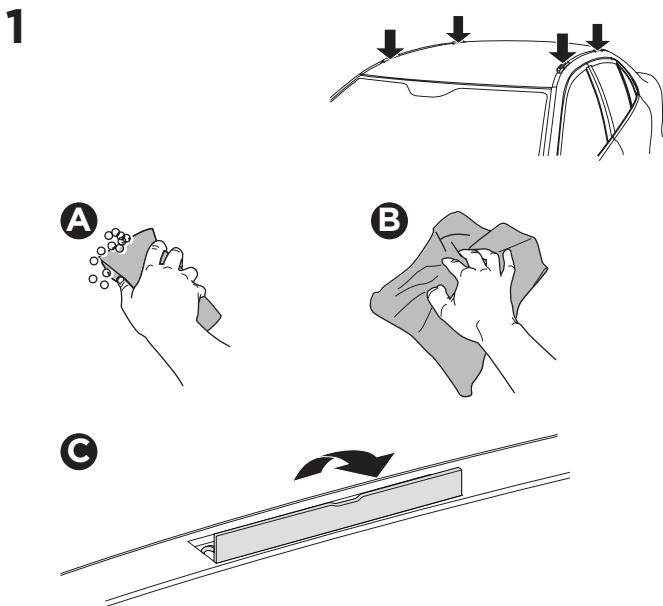

1

Kit 187038

MERCEDES C-Class (W205), 4-dr Sedan, 14-21

ISO 11154-E

This kit is only for vehicles with fixpoint mounting.

3

4

5