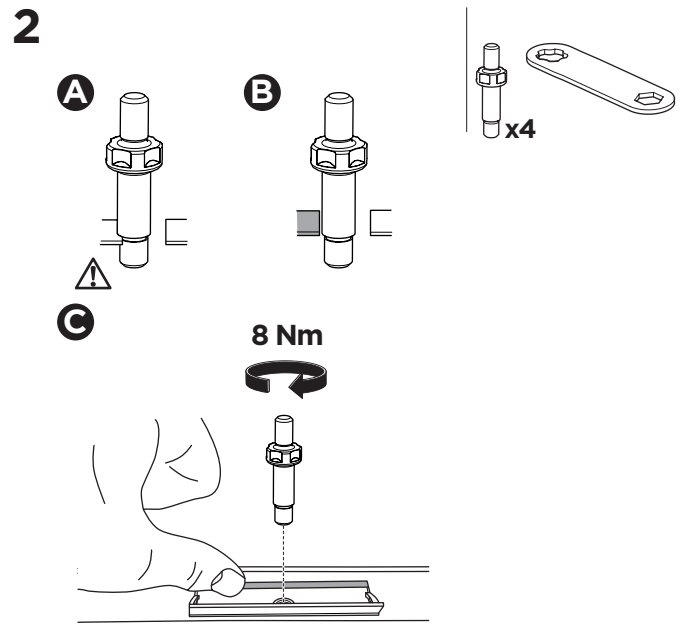

1

Kit 187038

MERCEDES C-Class (W205), 4-dr Sedan, 14-21

ISO 11154-E

This kit is only for vehicles with fixpoint mounting.

3

4

5