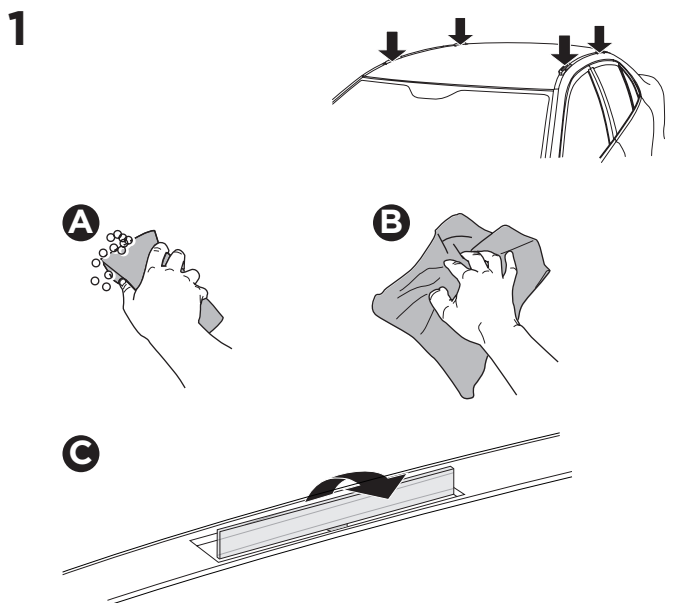

1

Kit 187177

MERCEDES GLC Coupé (C254), 5-dr SUV, 23-

ISO 11154-E

This kit is only for vehicles with fixpoint mounting.

3

4

5