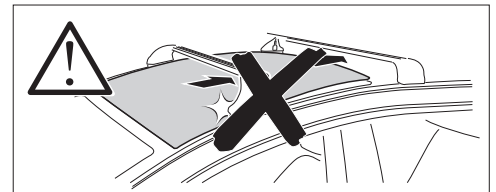

1

Kit 187177

MERCEDES GLC Coupé (C254), 5-dr SUV, 23-

ISO 11154-E

This kit is only for vehicles with fixpoint mounting.

3

4

5