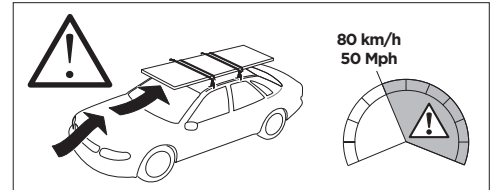

1

Kit 187177

MERCEDES GLC Coupé (C254), 5-dr SUV, 23-

ISO 11154-E

This kit is only for vehicles with fixpoint mounting.

3

4

5