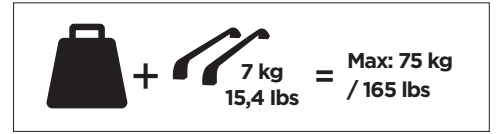

1

Kit 187177

MERCEDES GLC Coupé (C254), 5-dr SUV, 23-

ISO 11154-E

This kit is only for vehicles with fixpoint mounting.

3

4

5