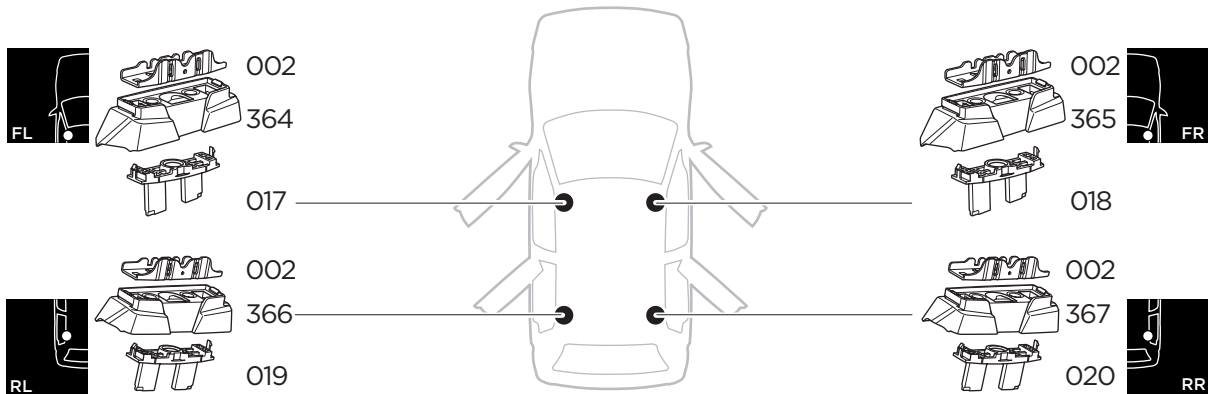

1

Kit 187177

MERCEDES GLC Coupé (C254), 5-dr SUV, 23-

ISO 11154-E

This kit is only for vehicles with fixpoint mounting.

3

4

5