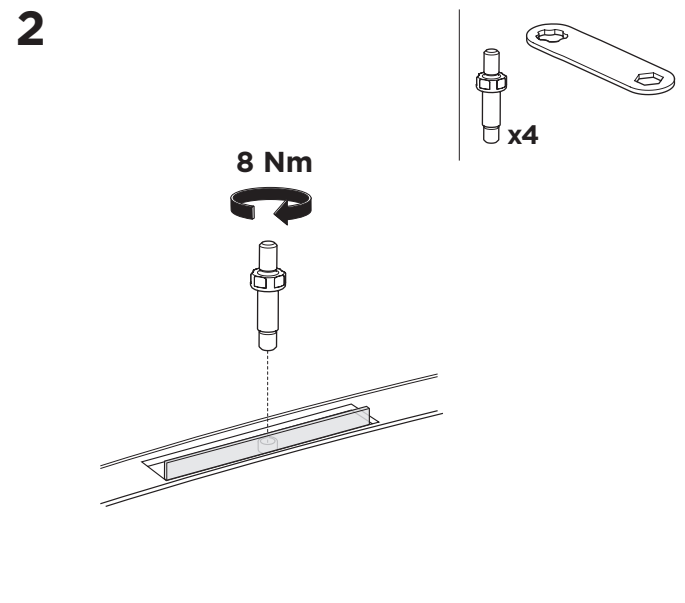

1

Kit 187177

MERCEDES GLC Coupé (C254), 5-dr SUV, 23-

ISO 11154-E

This kit is only for vehicles with fixpoint mounting.

3

4

5