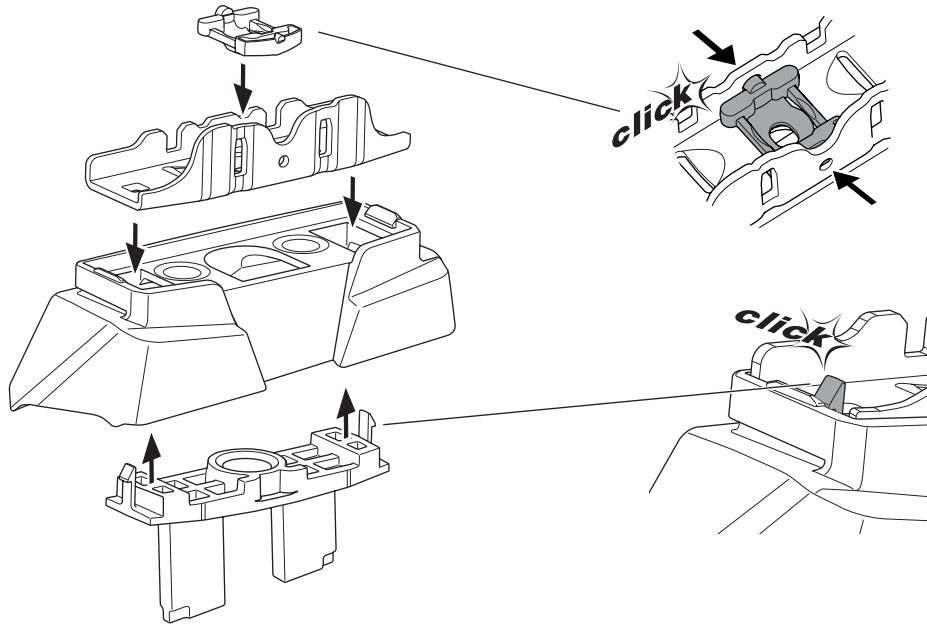

1

Kit 187177

MERCEDES GLC Coupé (C254), 5-dr SUV, 23-

ISO 11154-E

This kit is only for vehicles with fixpoint mounting.

3

4

5