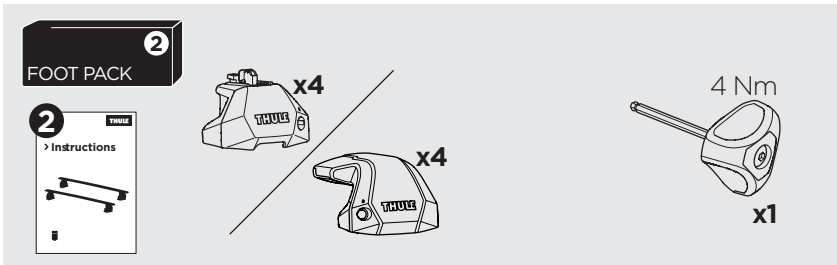

1

Kit 187177

MERCEDES GLC Coupé (C254), 5-dr SUV, 23-

ISO 11154-E

This kit is only for vehicles with fixpoint mounting.

3

4

5