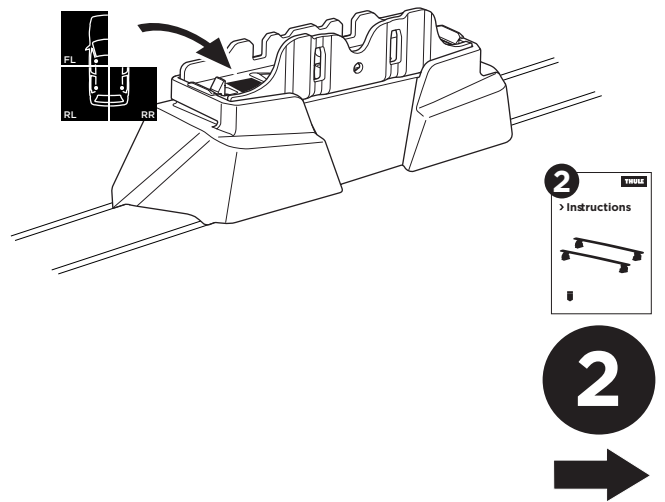

1

Kit 187177

MERCEDES GLC Coupé (C254), 5-dr SUV, 23-

ISO 11154-E

This kit is only for vehicles with fixpoint mounting.

3

4

5