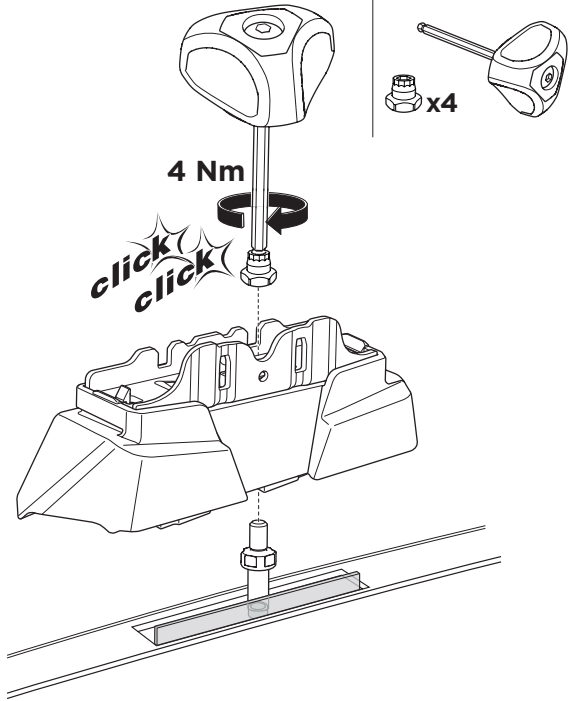

1

Kit 187177

MERCEDES GLC Coupé (C254), 5-dr SUV, 23-

ISO 11154-E

This kit is only for vehicles with fixpoint mounting.

3

4

5