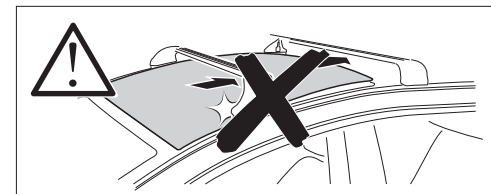

1

Kit 186182

MERCEDES E-Class (S214), 5-dr Estate, 24-
MERCEDES E-Class All-Terrain (S214), 5-dr Estate, 24-

ISO 11154-E

This kit is only for vehicles with flush railing.

1 KIT Safety

1 **1**

O28 x4

145 x4

O22 x4

Spare Part 54201 x4

+ = Max: 75 kg / 165 lbs

Max 130 km/h / 80 Mph

2 FOOT PACK

2 **2**

> Instructions

THULE

4 Nm x1

80 km/h / 50 Mph