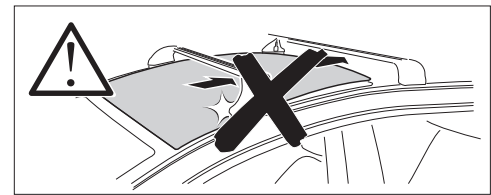

This kit is only for vehicles with flush railing.

1 KIT Safety

O80 x4   163 x4   O61 x4   Spare Part 54201 x4

Max: 75 kg / 165 lbs

Max 130 km/h / 80 Mph

2 FOOT PACK

Instructions

4 Nm x1

80 km/h / 50 Mph

1 KIT + **2 FOOT PACK**

1 Evo

Edge

2

3

B

4

C

5

≈ x2

2

Instructions