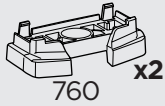

VOLKSWAGEN Caddy Cargo, 4/5-dr Van, 21-

This kit is only for vehicles with fixpoint mounting.

x2

x2