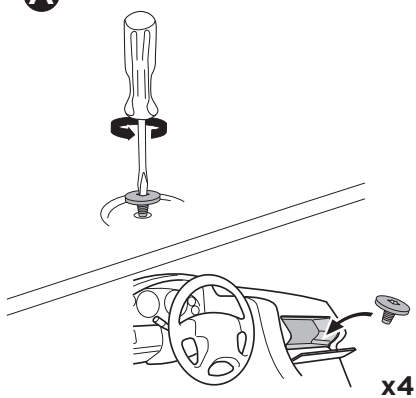

  Max 130 km/h / 80 Mph

ISO 11154-E

  80 km/h / 50 Mph 

This kit is only for vehicles with fixpoint mounting.

i VOLKSWAGEN Caddy Cargo, 4/5-dr Van, 21-

VOLKSWAGEN Caddy Cargo Maxi, 4/5-dr Van, 21-

A

B