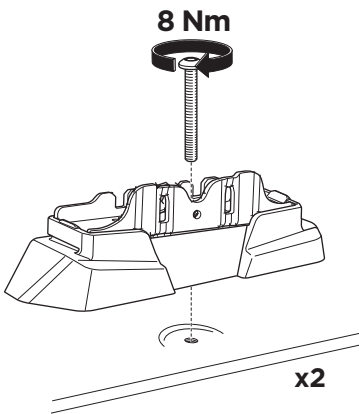

  Max 130 km/h / 80 Mph

ISO 11154-E

  80 km/h / 50 Mph 

This kit is only for vehicles with fixpoint mounting.

i VOLKSWAGEN Caddy Cargo, 4/5-dr Van, 21-

VOLKSWAGEN Caddy Cargo Maxi, 4/5-dr Van, 21-

A

B