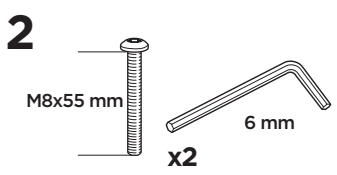

1

Kit 187095

VOLKSWAGEN Caddy Cargo, 4/5-dr Van, 21-
VOLKSWAGEN Caddy Cargo Maxi, 4/5-dr Van, 21-

 +  = Max: 100 kg / 220 lbs
7 kg / 15,4 lbs

 +  = Max: 150 kg / 330 lbs
10,5 kg / 21,1 lbs

 +  = Max: 150 kg / 330 lbs
14 kg / 31 lbs

  Max 130 km/h / 80 Mph

ISO 11154-E

  80 km/h / 50 Mph 

This kit is only for vehicles with fixpoint mounting.

i VOLKSWAGEN Caddy Cargo, 4/5-dr Van, 21-

VOLKSWAGEN Caddy Cargo Maxi, 4/5-dr Van, 21-

A

B