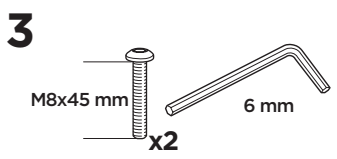

  Max 130 km/h / 80 Mph

ISO 11154-E

  80 km/h / 50 Mph 

This kit is only for vehicles with fixpoint mounting.

i VOLKSWAGEN Caddy Cargo, 4/5-dr Van, 21-

VOLKSWAGEN Caddy Cargo Maxi, 4/5-dr Van, 21-

A

B