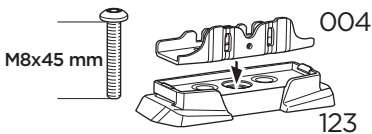

VOLKSWAGEN Caddy Cargo, 4/5-dr Van, 21-

This kit is only for vehicles with fixpoint mounting.

x2

x2

1

A

B

2