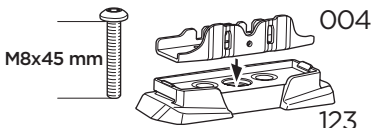

3

VOLKSWAGEN Caddy Cargo Maxi, 4/5-dr Van, 21-

This kit is only for vehicles with fixpoint mounting.

x2

x2

1

A

B