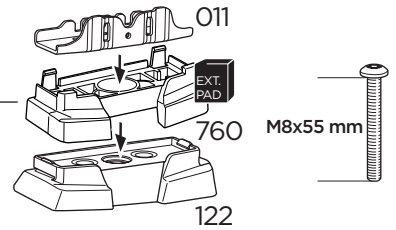

VOLKSWAGEN Caddy Cargo, 4/5-dr Van, 21-

This kit is only for vehicles with fixpoint mounting.

x2

x2

1

A

B

2