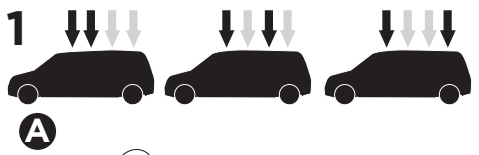

  Max 130 km/h / 80 Mph

ISO 11154-E

  80 km/h / 50 Mph 

This kit is only for vehicles with fixpoint mounting.

i VOLKSWAGEN Caddy Cargo, 4/5-dr Van, 21-

VOLKSWAGEN Caddy Cargo Maxi, 4/5-dr Van, 21-

A

B