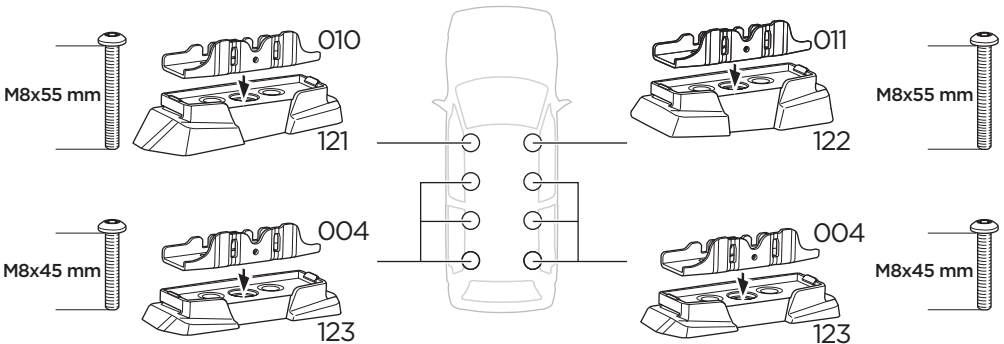

  Max 130 km/h / 80 Mph

ISO 11154-E

  80 km/h / 50 Mph 

This kit is only for vehicles with fixpoint mounting.

i VOLKSWAGEN Caddy Cargo, 4/5-dr Van, 21-

VOLKSWAGEN Caddy Cargo Maxi, 4/5-dr Van, 21-

A

B