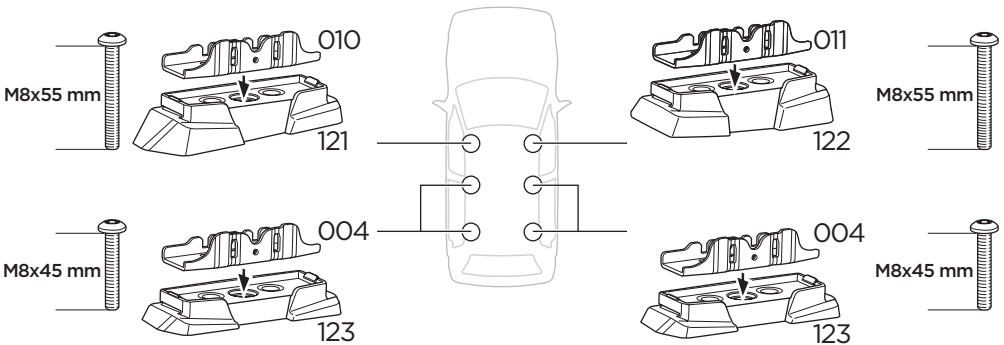

  Max 130 km/h / 80 Mph

ISO 11154-E

  80 km/h / 50 Mph 

This kit is only for vehicles with fixpoint mounting.

i VOLKSWAGEN Caddy Cargo, 4/5-dr Van, 21-

VOLKSWAGEN Caddy Cargo Maxi, 4/5-dr Van, 21-

A

B