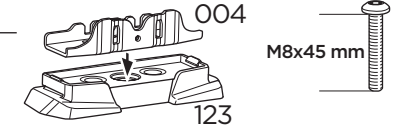

3

VOLKSWAGEN Caddy Cargo Maxi, 4/5-dr Van, 21-

This kit is only for vehicles with fixpoint mounting.

x2

x2

1

A

B