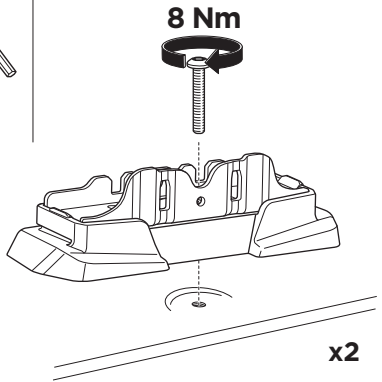

  Max 130 km/h / 80 Mph

ISO 11154-E

  80 km/h / 50 Mph 

This kit is only for vehicles with fixpoint mounting.

i VOLKSWAGEN Caddy Cargo, 4/5-dr Van, 21-

VOLKSWAGEN Caddy Cargo Maxi, 4/5-dr Van, 21-

A

B