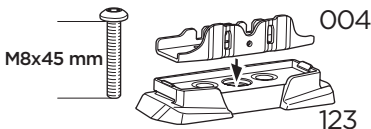

3

VOLKSWAGEN Caddy Cargo Maxi, 4/5-dr Van, 21-

This kit is only for vehicles with fixpoint mounting.

x2

x2

1

A

B