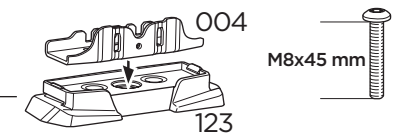

VOLKSWAGEN Caddy Cargo, 4/5-dr Van, 21-

This kit is only for vehicles with fixpoint mounting.

x2

x2

1

A

B

2