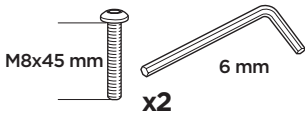

VOLKSWAGEN Caddy Cargo, 4/5-dr Van, 21-

This kit is only for vehicles with fixpoint mounting.

x2

x2

1

A

B

2