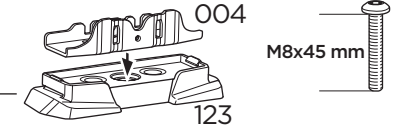

3

VOLKSWAGEN Caddy Cargo Maxi, 4/5-dr Van, 21-

This kit is only for vehicles with fixpoint mounting.

x2

x2

1

A

B