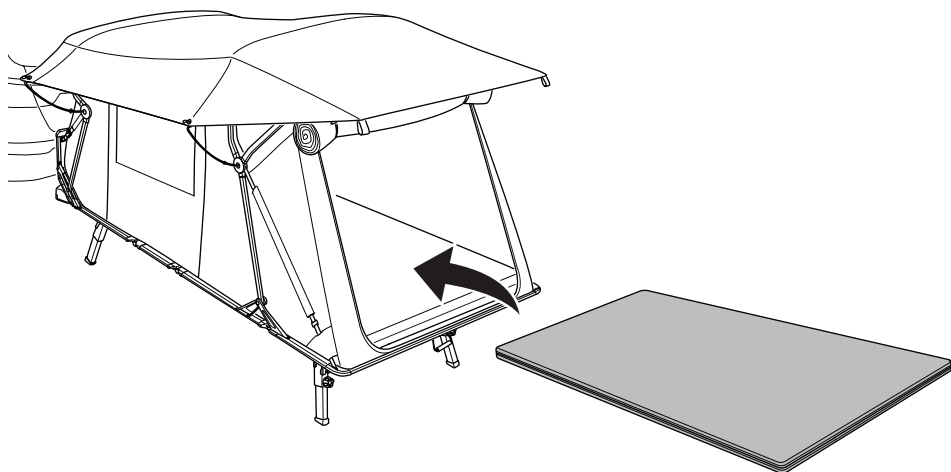

➤ Instructions

Thule Mattress Topper

901890 / 901891 / 901893

A

B

i

Thule Outset

Instructions
Thule Outset
EU/UK/AM
5562265001/
556318001