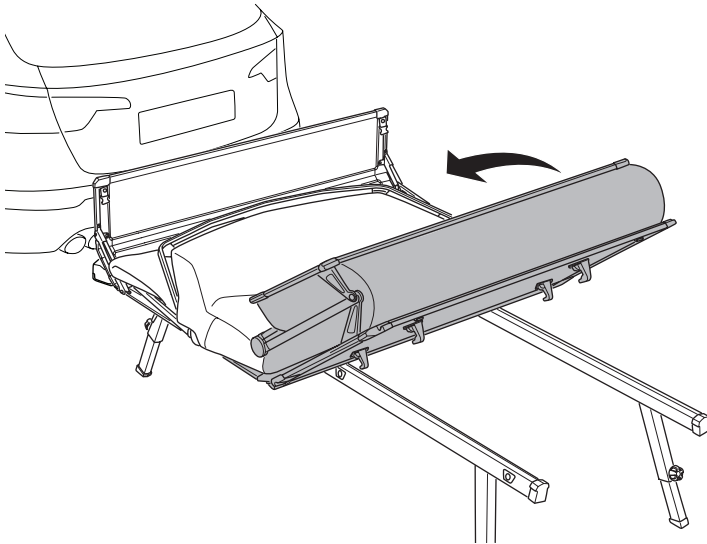

i

Thule Outset

Instructions
Thule Outset
EU/UK/AM
5562265001/
556318001

A