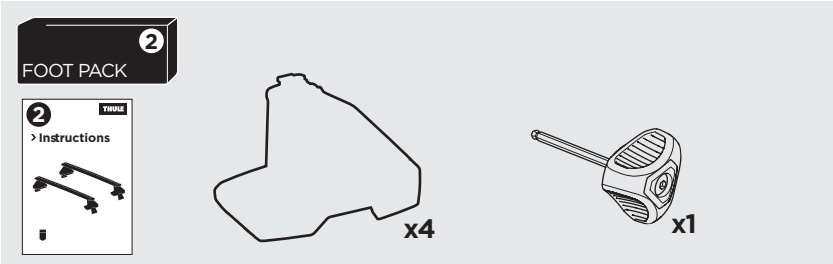

1

Kit 145145

BMW X6 (F16), 5-dr SUV, 15-19

ISO 11154-E

5563942001

Bring your life
thule.com

THULE WingBar Evo	THULE WingBar Edge	THULE WingBar	THULE SquareBar Evo	Evo X (scale)	Edge X (scale)
BMW X6 (F16), 5-dr SUV, 15-19				45,5	F
THULE ProBar Evo	THULE SlideBar Evo				X (mm/inch)
BMW X6 (F16), 5-dr SUV, 15-19				1106 mm / 43 1/2"	

THULE WingBar Evo	THULE WingBar Edge	THULE WingBar	THULE SquareBar Evo	Evo Y (scale)	Edge Y (scale)
BMW X6 (F16), 5-dr SUV, 15-19				43,5	J
THULE ProBar Evo	THULE SlideBar Evo				Y (mm/inch)
BMW X6 (F16), 5-dr SUV, 15-19				1086 mm / 42 3/4"	

	W (mm/inch)	Z (mm/inch)
BMW X6 (F16), 5-dr SUV, 15-19	700 mm / 27 1/2"	180 mm / 7 1/8"