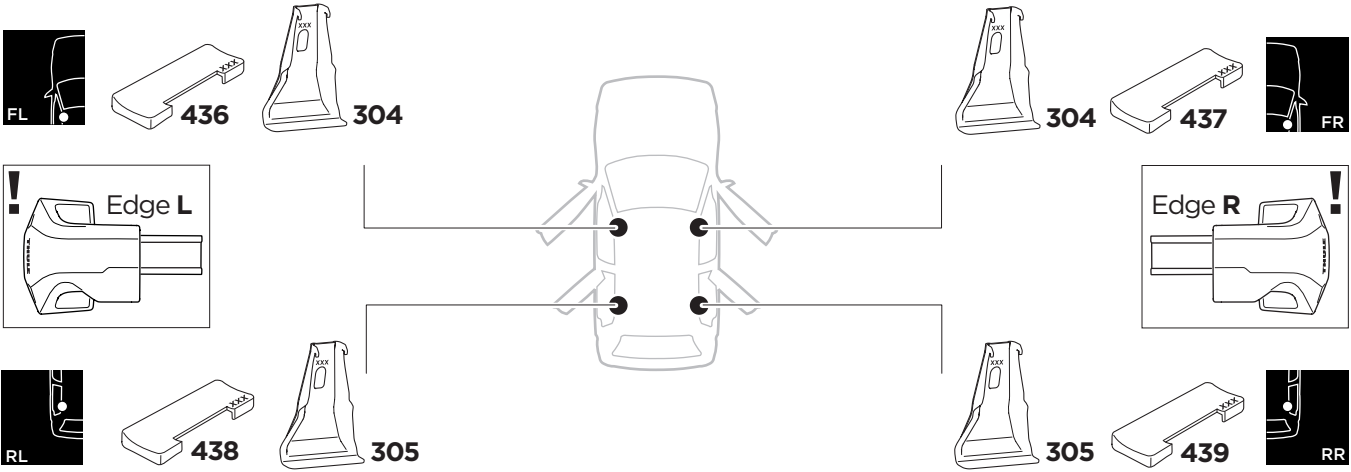

1

Kit 145145

BMW X6 (F16), 5-dr SUV, 15-19

ISO 11154-E

5563942001

Bring your life
thule.com

THULE WingBar Evo	THULE WingBar Edge	THULE WingBar	THULE SquareBar Evo	Evo X (scale)	Edge X (scale)
BMW X6 (F16), 5-dr SUV, 15-19				45,5	F
THULE ProBar Evo	THULE SlideBar Evo				X (mm/inch)
BMW X6 (F16), 5-dr SUV, 15-19				1106 mm / 43 1/2"	

THULE WingBar Evo	THULE WingBar Edge	THULE WingBar	THULE SquareBar Evo	Evo Y (scale)	Edge Y (scale)
BMW X6 (F16), 5-dr SUV, 15-19				43,5	J
THULE ProBar Evo	THULE SlideBar Evo				Y (mm/inch)
BMW X6 (F16), 5-dr SUV, 15-19				1086 mm / 42 3/4"	

	W (mm/inch)	Z (mm/inch)
BMW X6 (F16), 5-dr SUV, 15-19	700 mm / 27 1/2"	180 mm / 7 1/8"