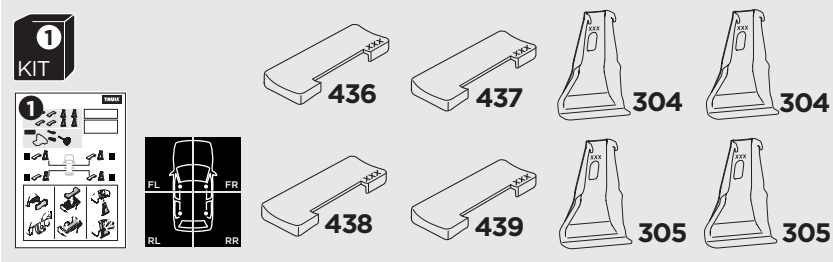

1

Kit 145145

BMW X6 (F16), 5-dr SUV, 15-19

ISO 11154-E

5563942001

Bring your life
thule.com

THULE WingBar Evo	THULE WingBar Edge	THULE WingBar	THULE SquareBar Evo	Evo X (scale)	Edge X (scale)
BMW X6 (F16), 5-dr SUV, 15-19				45,5	F
THULE ProBar Evo	THULE SlideBar Evo				X (mm/inch)
BMW X6 (F16), 5-dr SUV, 15-19				1106 mm / 43 1/2"	

THULE WingBar Evo	THULE WingBar Edge	THULE WingBar	THULE SquareBar Evo	Evo Y (scale)	Edge Y (scale)
BMW X6 (F16), 5-dr SUV, 15-19				43,5	J
THULE ProBar Evo	THULE SlideBar Evo				Y (mm/inch)
BMW X6 (F16), 5-dr SUV, 15-19				1086 mm / 42 3/4"	

	W (mm/inch)	Z (mm/inch)
BMW X6 (F16), 5-dr SUV, 15-19	700 mm / 27 1/2"	180 mm / 7 1/8"