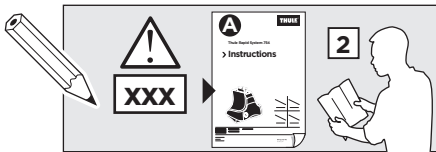

745 x4

06 x2

23 x1

24 x1

x1

x1

1

	X (scale)	X (mm)	X (inch)
TOYOTA Yaris, 3-dr Hatchback, 05-11, 12-	29	941	37

	Y (scale)	Y (mm)	Y (inch)
TOYOTA Yaris, 3-dr Hatchback, 05-11, 12-	23,5	886	34 7/8