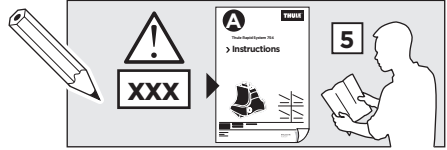

3

	W (mm)	Z (mm)	Y (mm)	W (inch)	Z (inch)	Y (inch)
TOYOTA Yaris, 3-dr Hatchback, 05-11, 12-	178	711	311	7	28	12 1/4