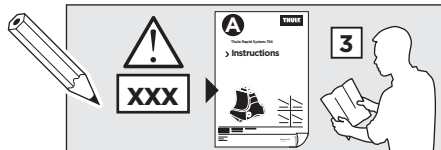

TOYOTA Yaris, 3-dr Hatchback, 05-11, 12-