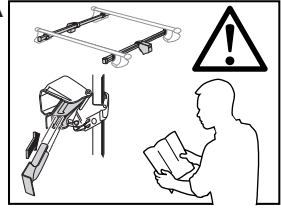

2

SRA

TOYOTA Yaris, 3-dr Hatchback, 05-11, 12-