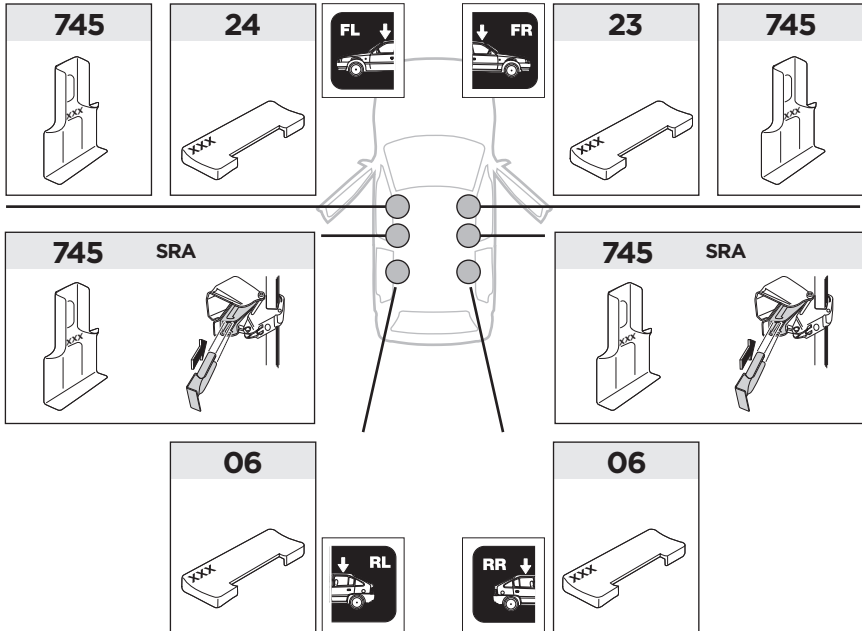

Thule Rapid System Kit 1677

> Instructions

TOYOTA Yaris, 3-dr Hatchback, 05-11, 12-

The diagram is divided into four main sections:

- Top Left:** A dashed box containing an information icon (i), a warning triangle, an arrow pointing to a person reading instructions, and two instruction manuals labeled 'B' (Thule Rapid System Kit 1677) and 'A' (Thule Rapid System 754). An arrow points from manual B to manual A, and another arrow points from manual A to a car roof rack.
- Top Right:** A weight calculation diagram. It shows a bag labeled 'xx kg / xx lbs' plus a roof rack labeled '7 kg / 15,4 lbs' and two screws labeled '3 kg / 6,6 lbs'. Below this, an equals sign leads to a box containing 'Max. 40 kg' and 'Max. 88 lbs'.
- Bottom Left:** A dashed box containing a warning triangle, three instruction manuals (A, B, and Security), and a person reading a manual.
- Bottom Right:** A diagram of a car with arrows indicating the roof rack's position. A speedometer graphic shows a warning triangle between 80 km/h (50 Mph) and 130 km/h (80 Mph), with a note '40 km/h 25 Mph' below it.

x1

x1

1

	X (scale)	X (mm)	X (inch)
TOYOTA Yaris, 3-dr Hatchback, 05-11, 12-	29	941	37

	Y (scale)	Y (mm)	Y (inch)
TOYOTA Yaris, 3-dr Hatchback, 05-11, 12-	23,5	886	34 7/8

2

SRA

TOYOTA Yaris, 3-dr Hatchback, 05-11, 12-

3

	W (mm)	Z (mm)	Y (mm)	W (inch)	Z (inch)	Y (inch)
TOYOTA Yaris , 3-dr Hatchback, 05-11, 12-	178	711	311	7	28	12 1/4