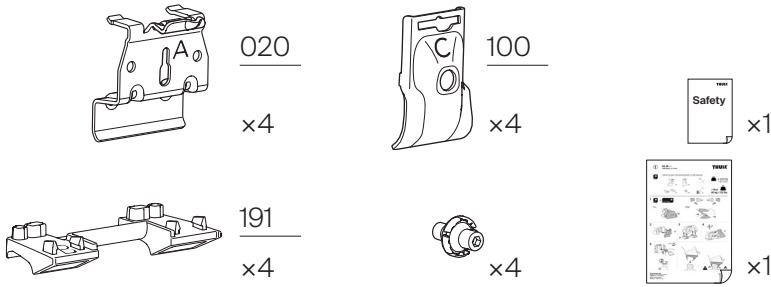

1

Kit 186253

LEAPMOTOR D19, 5-dr SUV, 26-

THULE

SWEDEN

1
KIT

THIS KIT IS ONLY FOR VEHICLES WITH FLUSH RAILING.