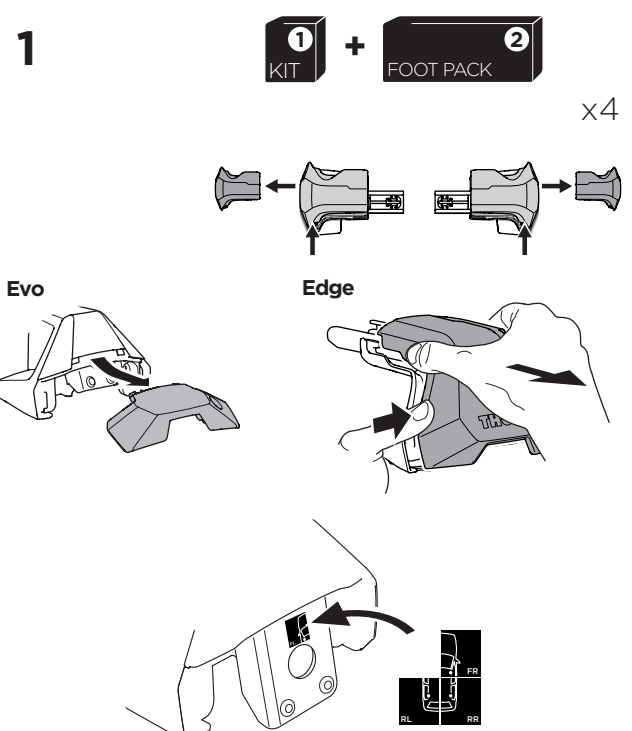

1

Kit 145418

RENAULT 5, 5-dr Hatchback, 25-

ISO 11154-E

Bring your life
thule.com

THULE WingBar Evo	THULE WingBar Edge	THULE WingBar	THULE SquareBar Evo	Evo X (scale)	Edge X (scale)
RENAULT 5, 5-dr Hatchback, 25-				39,5	R

THULE ProBar Evo	THULE SlideBar Evo	X (mm/inch)		
RENAULT 5, 5-dr Hatchback, 25-		1046 mm / 41 1/8"		

THULE WingBar Evo	THULE WingBar Edge	THULE WingBar	THULE SquareBar Evo	Evo Y (scale)	Edge Y (scale)
RENAULT 5, 5-dr Hatchback, 25-				33,5	L

THULE ProBar Evo	THULE SlideBar Evo	Y (mm/inch)		
RENAULT 5, 5-dr Hatchback, 25-		986 mm / 38 7/8"		

	W (mm/inch)	Z (mm/inch)
RENAULT 5, 5-dr Hatchback, 25-	690 mm / 27 1/8"	220 mm / 8 5/8"