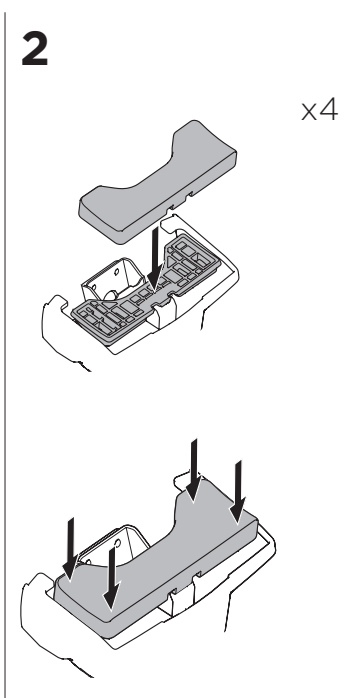

1

Kit 145418

RENAULT 5, 5-dr Hatchback, 25-

ISO 11154-E

Bring your life
thule.com

THULE WingBar Evo	THULE WingBar Edge	THULE WingBar	THULE SquareBar Evo	Evo X (scale)	Edge X (scale)
RENAULT 5, 5-dr Hatchback, 25-				39,5	R

THULE ProBar Evo	THULE SlideBar Evo	X (mm/inch)		
RENAULT 5, 5-dr Hatchback, 25-		1046 mm / 41 1/8"		

THULE WingBar Evo	THULE WingBar Edge	THULE WingBar	THULE SquareBar Evo	Evo Y (scale)	Edge Y (scale)
RENAULT 5, 5-dr Hatchback, 25-				33,5	L

THULE ProBar Evo	THULE SlideBar Evo	Y (mm/inch)		
RENAULT 5, 5-dr Hatchback, 25-		986 mm / 38 7/8"		

	W (mm/inch)	Z (mm/inch)
RENAULT 5, 5-dr Hatchback, 25-	690 mm / 27 1/8"	220 mm / 8 5/8"