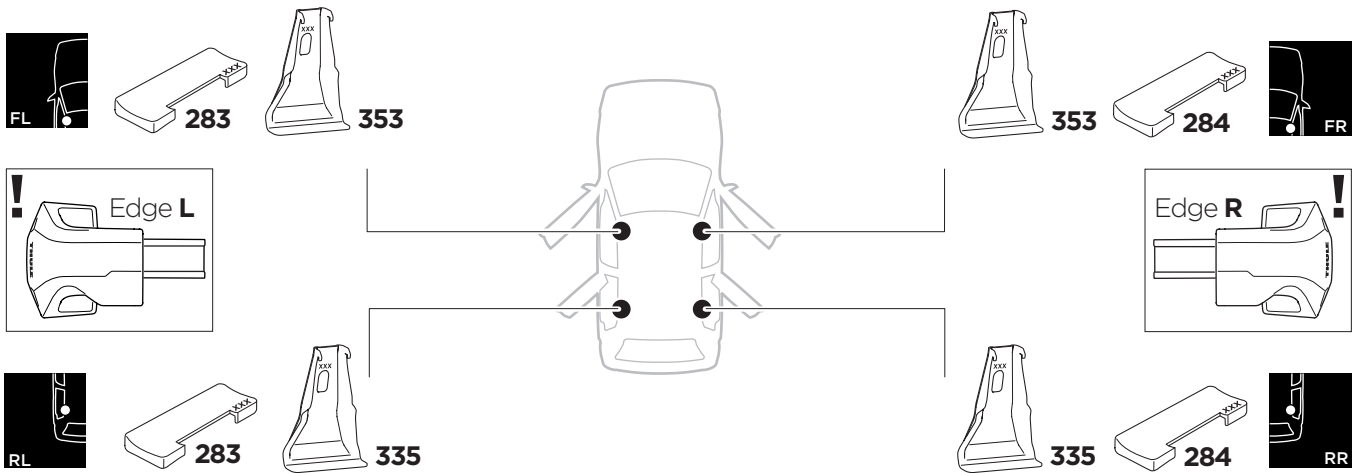

1

Kit 145418

RENAULT 5, 5-dr Hatchback, 25-

ISO 11154-E

Bring your life
thule.com

THULE WingBar Evo	THULE WingBar Edge	THULE WingBar	THULE SquareBar Evo	Evo X (scale)	Edge X (scale)
RENAULT 5, 5-dr Hatchback, 25-				39,5	R

THULE ProBar Evo	THULE SlideBar Evo	X (mm/inch)		
RENAULT 5, 5-dr Hatchback, 25-		1046 mm / 41 1/8"		

THULE WingBar Evo	THULE WingBar Edge	THULE WingBar	THULE SquareBar Evo	Evo Y (scale)	Edge Y (scale)
RENAULT 5, 5-dr Hatchback, 25-				33,5	L

THULE ProBar Evo	THULE SlideBar Evo	Y (mm/inch)		
RENAULT 5, 5-dr Hatchback, 25-		986 mm / 38 7/8"		

	W (mm/inch)	Z (mm/inch)
RENAULT 5, 5-dr Hatchback, 25-	690 mm / 27 1/8"	220 mm / 8 5/8"