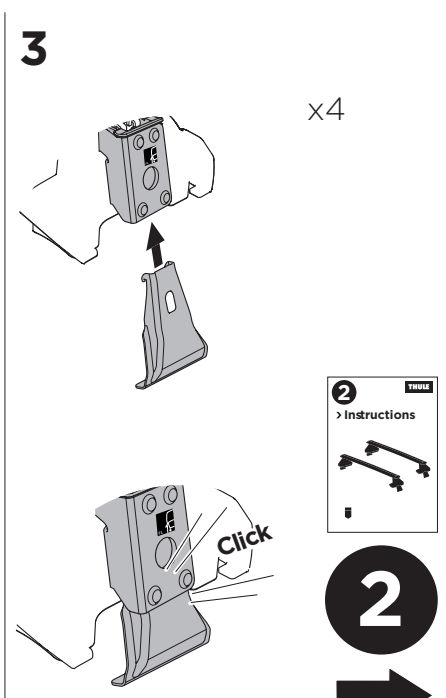

1

Kit 145418

RENAULT 5, 5-dr Hatchback, 25-

ISO 11154-E

Bring your life
thule.com

THULE WingBar Evo	THULE WingBar Edge	THULE WingBar	THULE SquareBar Evo	Evo X (scale)	Edge X (scale)
RENAULT 5, 5-dr Hatchback, 25-				39,5	R

THULE ProBar Evo	THULE SlideBar Evo	X (mm/inch)		
RENAULT 5, 5-dr Hatchback, 25-		1046 mm / 41 1/8"		

THULE WingBar Evo	THULE WingBar Edge	THULE WingBar	THULE SquareBar Evo	Evo Y (scale)	Edge Y (scale)
RENAULT 5, 5-dr Hatchback, 25-				33,5	L

THULE ProBar Evo	THULE SlideBar Evo	Y (mm/inch)		
RENAULT 5, 5-dr Hatchback, 25-		986 mm / 38 7/8"		

	W (mm/inch)	Z (mm/inch)
RENAULT 5, 5-dr Hatchback, 25-	690 mm / 27 1/8"	220 mm / 8 5/8"