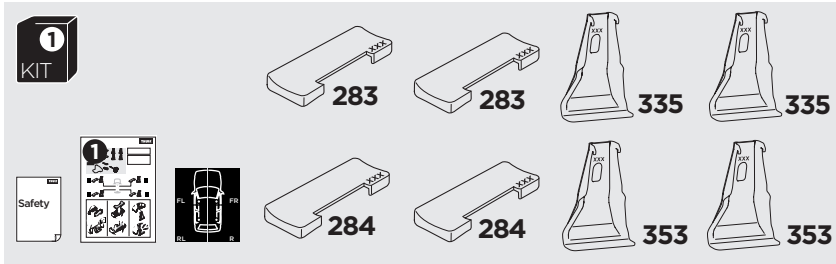

1

Kit 145418

RENAULT 5, 5-dr Hatchback, 25-

ISO 11154-E

Bring your life
thule.com

THULE WingBar Evo	THULE WingBar Edge	THULE WingBar	THULE SquareBar Evo	Evo X (scale)	Edge X (scale)
RENAULT 5, 5-dr Hatchback, 25-				39,5	R

THULE ProBar Evo	THULE SlideBar Evo	X (mm/inch)		
RENAULT 5, 5-dr Hatchback, 25-		1046 mm / 41 1/8"		

THULE WingBar Evo	THULE WingBar Edge	THULE WingBar	THULE SquareBar Evo	Evo Y (scale)	Edge Y (scale)
RENAULT 5, 5-dr Hatchback, 25-				33,5	L

THULE ProBar Evo	THULE SlideBar Evo	Y (mm/inch)		
RENAULT 5, 5-dr Hatchback, 25-		986 mm / 38 7/8"		

	W (mm/inch)	Z (mm/inch)
RENAULT 5, 5-dr Hatchback, 25-	690 mm / 27 1/8"	220 mm / 8 5/8"