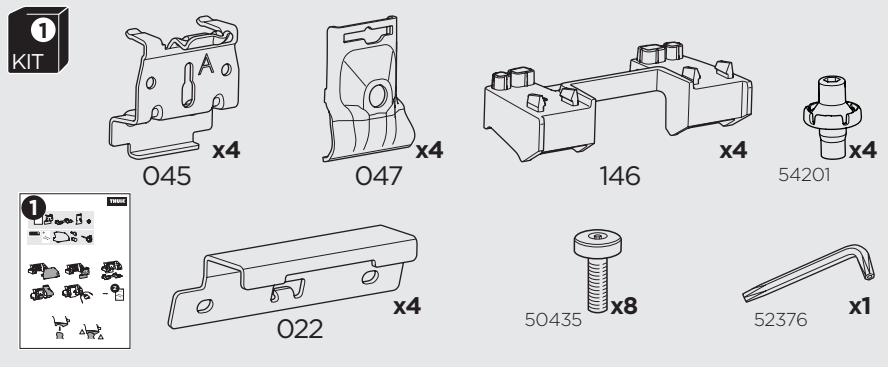

## Kit 186179 JEEP Commander, 5-dr SUV, 22-

ISO 11154-E  
THULE  
GUARANTEE  
THULE.COM

This kit is only for vehicles with flush railing.

**1** KIT + **2** FOOT PACK

**1**

Evo

Edge

**2**