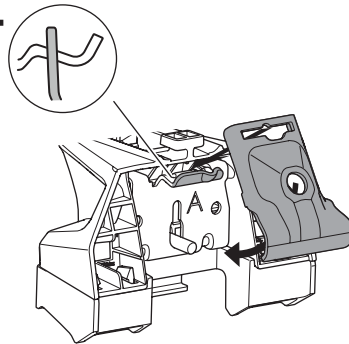

1 KIT + **2** FOOT PACK

1

Evo

Edge

2

3

4

5

2 THULE

> Instructions

2