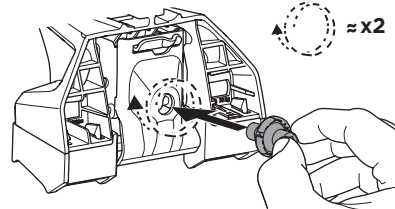

1 KIT + **2** FOOT PACK

1

Evo

Edge

2

3

4

5

2 THULE

> Instructions

2