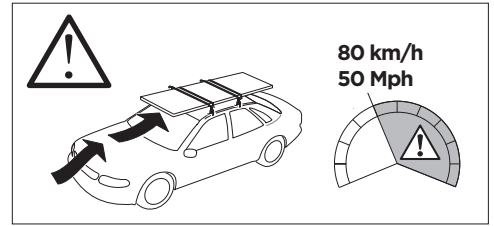

## Kit 186179 JEEP Commander, 5-dr SUV, 22-

ISO 11154-E  
THULE  
GUARANTEE  
THULE.COM

This kit is only for vehicles with flush railing.

**1** KIT + **2** FOOT PACK

**1**

Evo

Edge

**2**