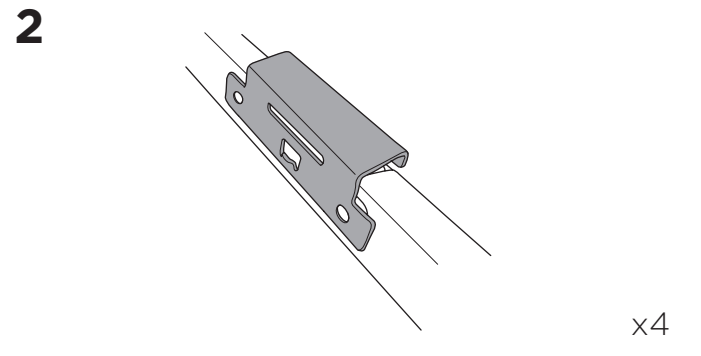

## Kit 186179 JEEP Commander, 5-dr SUV, 22-

ISO 11154-E  
THULE  
GUARANTEE  
THULE.COM

This kit is only for vehicles with flush railing.

**1** KIT + **2** FOOT PACK

**1**

Evo

Edge

**2**