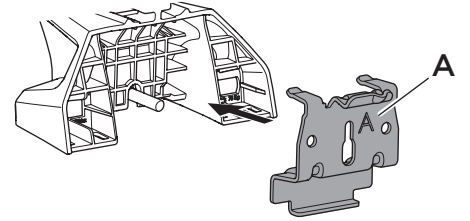

## Kit 186179 JEEP Commander, 5-dr SUV, 22-

ISO 11154-E  
THULE  
GUARANTEE  
THULE.COM

This kit is only for vehicles with flush railing.

**1** KIT + **2** FOOT PACK

**1**

Evo

Edge

**2**