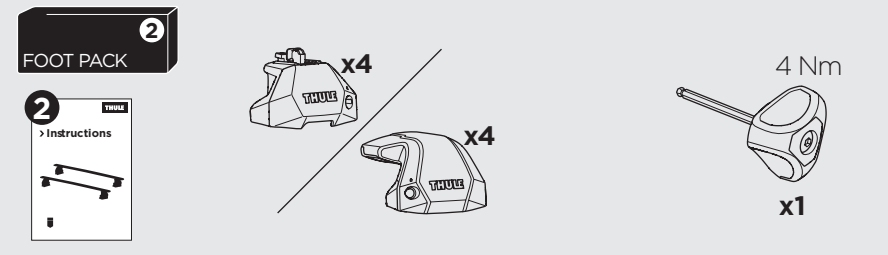

## Kit 186179 JEEP Commander, 5-dr SUV, 22-

ISO 11154-E  
THULE  
GUARANTEE  
THULE.COM

This kit is only for vehicles with flush railing.

**1** KIT + **2** FOOT PACK

**1**

Evo

Edge

**2**