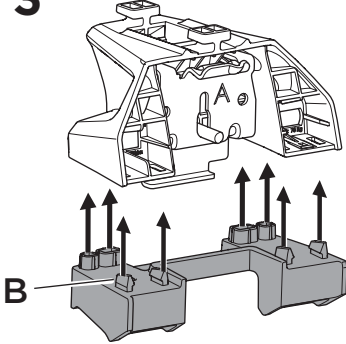

1 KIT + **2** FOOT PACK

1

Evo

Edge

2

3

4

5

2 THULE

> Instructions

2