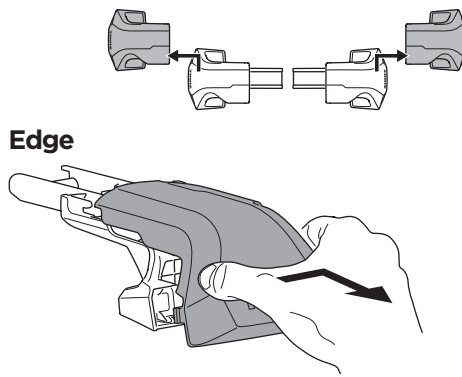

## Kit 186179 JEEP Commander, 5-dr SUV, 22-

ISO 11154-E  
THULE  
GUARANTEE  
THULE.COM

This kit is only for vehicles with flush railing.

**1** KIT + **2** FOOT PACK

**1**

Evo

Edge

**2**