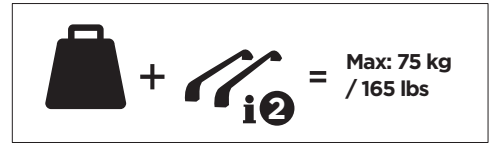

1

Kit 186137

NISSAN Rogue, 5-dr SUV, 21-
NISSAN X-Trail, 5-dr SUV, 21-

ISO 11154-E

This kit is only for vehicles with flush railing.

1

x4

2

x8

3

x4

4

x8

1

Evo

Edge