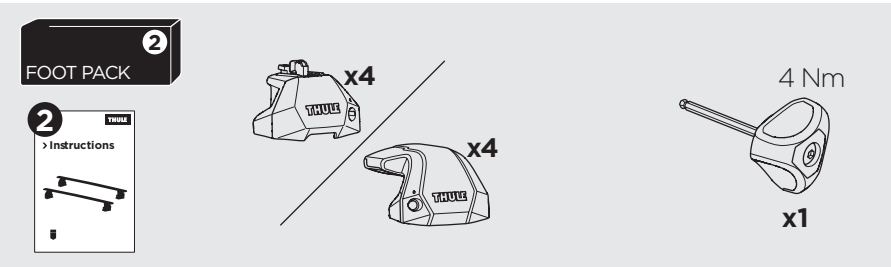

1

Kit 186137

NISSAN Rogue, 5-dr SUV, 21-
NISSAN X-Trail, 5-dr SUV, 21-

ISO 11154-E

This kit is only for vehicles with flush railing.

1

x4

2

x8

3

x4

4

x8

1

Evo

Edge