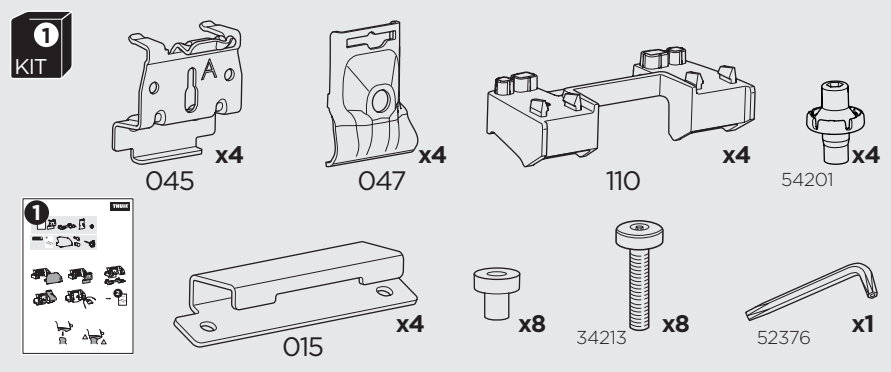

1

Kit 186137

NISSAN Rogue, 5-dr SUV, 21-
NISSAN X-Trail, 5-dr SUV, 21-

ISO 11154-E

This kit is only for vehicles with flush railing.

1

x4

2

x8

3

x4

4

x8

1

Evo

Edge

2

3

4

5

1 KIT + **2** FOOT PACK