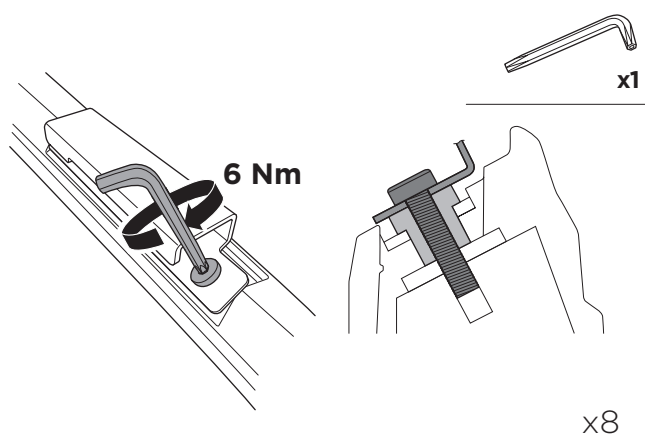

1

Kit 186137

NISSAN Rogue, 5-dr SUV, 21-
NISSAN X-Trail, 5-dr SUV, 21-

ISO 11154-E

This kit is only for vehicles with flush railing.

1

x4

2

x8

3

x4

4

x8

1

Evo

Edge