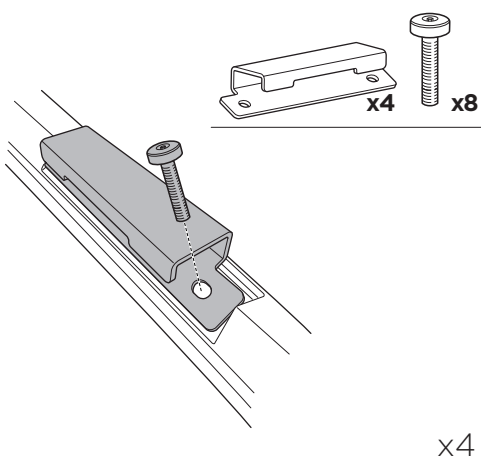

1

Kit 186137

NISSAN Rogue, 5-dr SUV, 21-
NISSAN X-Trail, 5-dr SUV, 21-

ISO 11154-E

This kit is only for vehicles with flush railing.

1

x4

2

x8

3

x4

4

x8

1

Evo

Edge