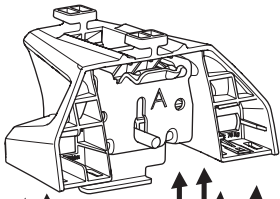

1

Kit 186125

MAZDA CX-9, 5-dr SUV, 16-

ISO 11154-E

This kit is only for vehicles with flush railing.

1
KIT + **2**
FOOT PACK

1

Evo

Edge

2

3

B

4

5

2 THULE
> Instructions

2