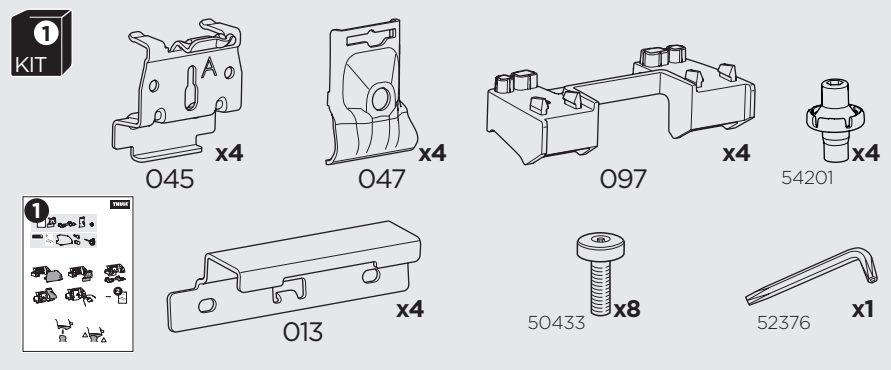

1

Kit 186125

MAZDA CX-9, 5-dr SUV, 16-

ISO 11154-E

This kit is only for vehicles with flush railing.

1
KIT + **2**
FOOT PACK

1

Evo

Edge

2

3

B

4

5

2 THULE
> Instructions

2