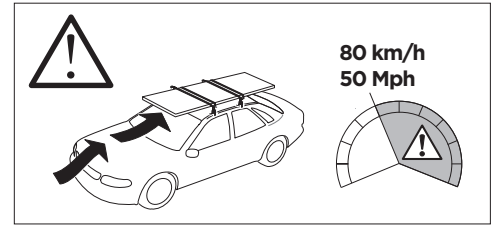

1

Kit 186125

MAZDA CX-9, 5-dr SUV, 16-

ISO 11154-E

This kit is only for vehicles with flush railing.

1
KIT + **2**
FOOT PACK

1

Evo