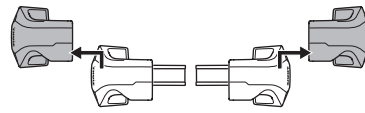

1

Kit 186125

MAZDA CX-9, 5-dr SUV, 16-

ISO 11154-E

This kit is only for vehicles with flush railing.

1
KIT + **2**
FOOT PACK

1

Evo

Edge

2

3

B

4

5

2 THULE
> Instructions

2