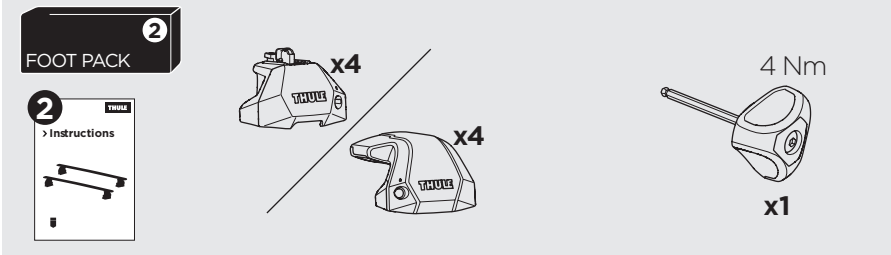

1

Kit 186125

MAZDA CX-9, 5-dr SUV, 16-

ISO 11154-E

This kit is only for vehicles with flush railing.

1
KIT + **2**
FOOT PACK

1

Evo

Edge

2

3

B

4

5

2 THULE
> Instructions

2