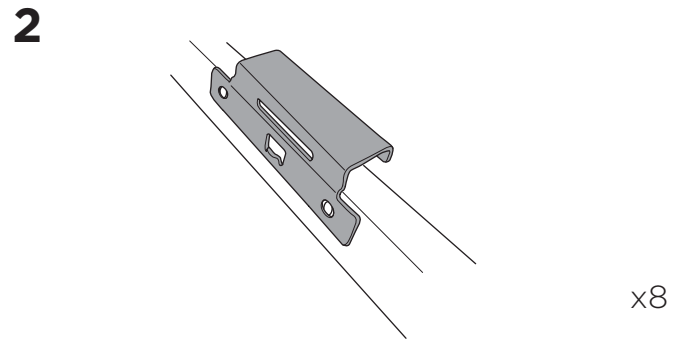

1

Kit 186125

MAZDA CX-9, 5-dr SUV, 16-

ISO 11154-E

This kit is only for vehicles with flush railing.

1
KIT + **2**
FOOT PACK

1

Evo

Edge

2

3

B

4

5

2 THULE
> Instructions

2