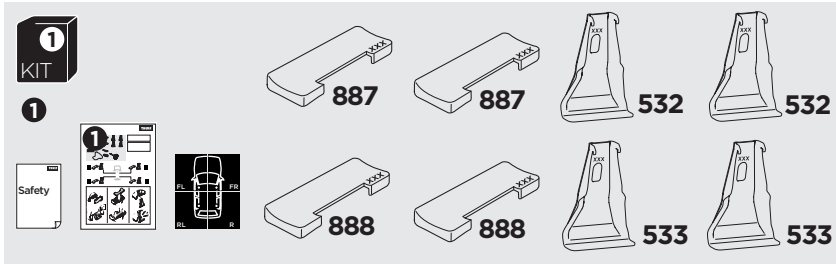

1

Kit 145311

NISSAN Frontier, 4-dr Pickup, 22-

ISO 11154-E

Bring your life
thule.com

THULE WingBar Evo	THULE WingBar Edge	THULE WingBar	THULE SquareBar Evo	Evo X (scale)	Edge X (scale)
NISSAN Frontier, 4-dr Pickup, 22-				47	C
THULE ProBar Evo	THULE SlideBar Evo				X (mm/inch)
NISSAN Frontier, 4-dr Pickup, 22-				1121 mm / 44 1/8"	

THULE WingBar Evo	THULE WingBar Edge	THULE WingBar	THULE SquareBar Evo	Evo Y (scale)	Edge Y (scale)
NISSAN Frontier, 4-dr Pickup, 22-				45	G
THULE ProBar Evo	THULE SlideBar Evo				Y (mm/inch)
NISSAN Frontier, 4-dr Pickup, 22-				1101 mm / 43 3/8"	

	W (mm/inch)	Z (mm/inch)
NISSAN Frontier, 4-dr Pickup, 22-	700 mm / 27 1/2"	255 mm / 10"