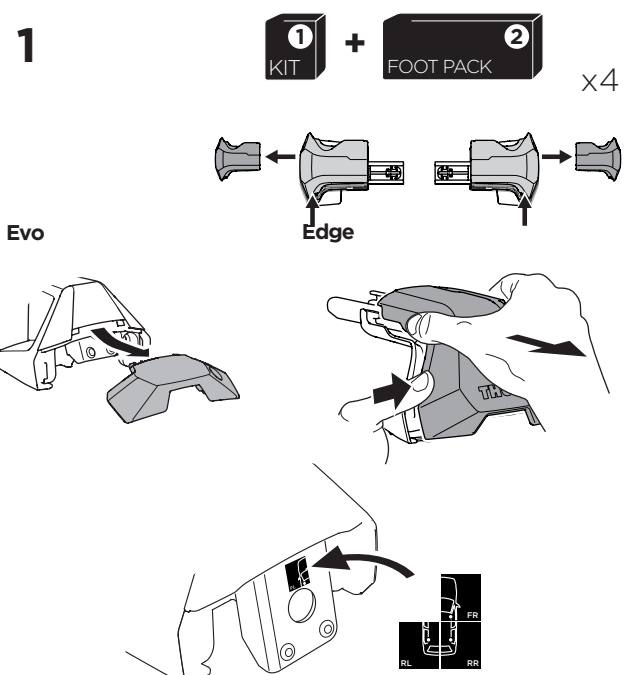

1

Kit 145311

NISSAN Frontier, 4-dr Pickup, 22-

ISO 11154-E

Bring your life
thule.com

THULE WingBar Evo	THULE WingBar Edge	THULE WingBar	THULE SquareBar Evo	Evo X (scale)	Edge X (scale)
NISSAN Frontier, 4-dr Pickup, 22-				47	C
THULE ProBar Evo	THULE SlideBar Evo				X (mm/inch)
NISSAN Frontier, 4-dr Pickup, 22-				1121 mm / 44 1/8"	

THULE WingBar Evo	THULE WingBar Edge	THULE WingBar	THULE SquareBar Evo	Evo Y (scale)	Edge Y (scale)
NISSAN Frontier, 4-dr Pickup, 22-				45	G
THULE ProBar Evo	THULE SlideBar Evo				Y (mm/inch)
NISSAN Frontier, 4-dr Pickup, 22-				1101 mm / 43 3/8"	

	W (mm/inch)	Z (mm/inch)
NISSAN Frontier, 4-dr Pickup, 22-	700 mm / 27 1/2"	255 mm / 10"