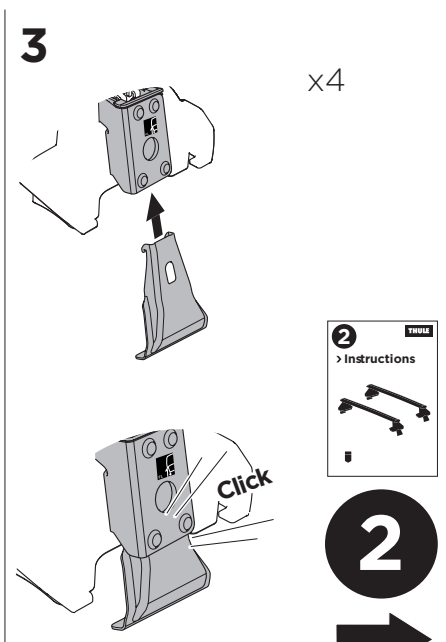

1

Kit 145311

NISSAN Frontier, 4-dr Pickup, 22-

ISO 11154-E

Bring your life
thule.com

THULE WingBar Evo	THULE WingBar Edge	THULE WingBar	THULE SquareBar Evo	Evo X (scale)	Edge X (scale)
NISSAN Frontier, 4-dr Pickup, 22-				47	C
THULE ProBar Evo	THULE SlideBar Evo				X (mm/inch)
NISSAN Frontier, 4-dr Pickup, 22-				1121 mm / 44 1/8"	

THULE WingBar Evo	THULE WingBar Edge	THULE WingBar	THULE SquareBar Evo	Evo Y (scale)	Edge Y (scale)
NISSAN Frontier, 4-dr Pickup, 22-				45	G
THULE ProBar Evo	THULE SlideBar Evo				Y (mm/inch)
NISSAN Frontier, 4-dr Pickup, 22-				1101 mm / 43 3/8"	

	W (mm/inch)	Z (mm/inch)
NISSAN Frontier, 4-dr Pickup, 22-	700 mm / 27 1/2"	255 mm / 10"