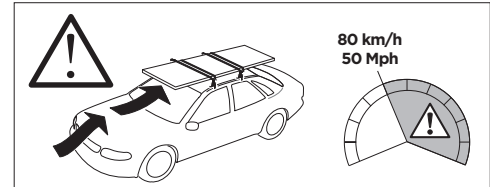

1

Kit 145311

NISSAN Frontier, 4-dr Pickup, 22-

ISO 11154-E

Bring your life
thule.com

THULE WingBar Evo	THULE WingBar Edge	THULE WingBar	THULE SquareBar Evo	Evo X (scale)	Edge X (scale)
NISSAN Frontier, 4-dr Pickup, 22-				47	C
THULE ProBar Evo	THULE SlideBar Evo				X (mm/inch)
NISSAN Frontier, 4-dr Pickup, 22-				1121 mm / 44 1/8"	

THULE WingBar Evo	THULE WingBar Edge	THULE WingBar	THULE SquareBar Evo	Evo Y (scale)	Edge Y (scale)
NISSAN Frontier, 4-dr Pickup, 22-				45	G
THULE ProBar Evo	THULE SlideBar Evo				Y (mm/inch)
NISSAN Frontier, 4-dr Pickup, 22-				1101 mm / 43 3/8"	

	W (mm/inch)	Z (mm/inch)
NISSAN Frontier, 4-dr Pickup, 22-	700 mm / 27 1/2"	255 mm / 10"