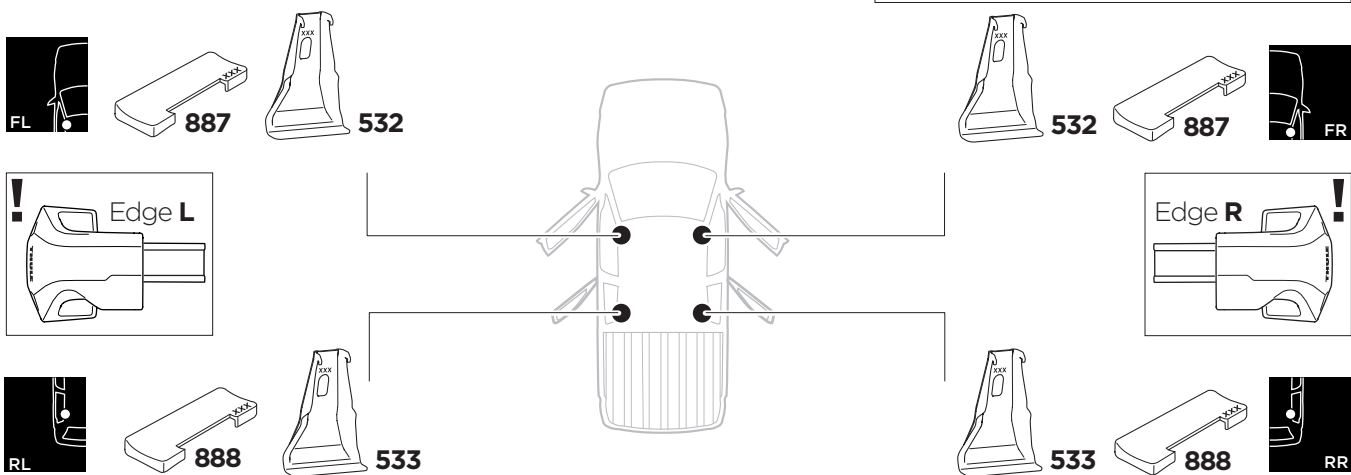

1

Kit 145311

NISSAN Frontier, 4-dr Pickup, 22-

ISO 11154-E

Bring your life
thule.com

THULE WingBar Evo	THULE WingBar Edge	THULE WingBar	THULE SquareBar Evo	Evo X (scale)	Edge X (scale)
NISSAN Frontier, 4-dr Pickup, 22-				47	C
THULE ProBar Evo	THULE SlideBar Evo				X (mm/inch)
NISSAN Frontier, 4-dr Pickup, 22-				1121 mm / 44 1/8"	

THULE WingBar Evo	THULE WingBar Edge	THULE WingBar	THULE SquareBar Evo	Evo Y (scale)	Edge Y (scale)
NISSAN Frontier, 4-dr Pickup, 22-				45	G
THULE ProBar Evo	THULE SlideBar Evo				Y (mm/inch)
NISSAN Frontier, 4-dr Pickup, 22-				1101 mm / 43 3/8"	

	W (mm/inch)	Z (mm/inch)
NISSAN Frontier, 4-dr Pickup, 22-	700 mm / 27 1/2"	255 mm / 10"