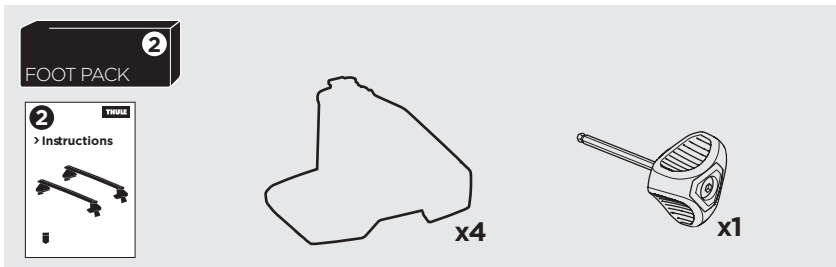

1

Kit 145311

NISSAN Frontier, 4-dr Pickup, 22-

ISO 11154-E

Bring your life
thule.com

THULE WingBar Evo	THULE WingBar Edge	THULE WingBar	THULE SquareBar Evo	Evo X (scale)	Edge X (scale)
NISSAN Frontier, 4-dr Pickup, 22-				47	C
THULE ProBar Evo	THULE SlideBar Evo				X (mm/inch)
NISSAN Frontier, 4-dr Pickup, 22-				1121 mm / 44 1/8"	

THULE WingBar Evo	THULE WingBar Edge	THULE WingBar	THULE SquareBar Evo	Evo Y (scale)	Edge Y (scale)
NISSAN Frontier, 4-dr Pickup, 22-				45	G
THULE ProBar Evo	THULE SlideBar Evo				Y (mm/inch)
NISSAN Frontier, 4-dr Pickup, 22-				1101 mm / 43 3/8"	

	W (mm/inch)	Z (mm/inch)
NISSAN Frontier, 4-dr Pickup, 22-	700 mm / 27 1/2"	255 mm / 10"