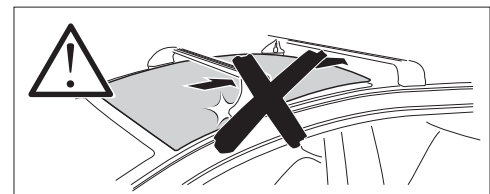

1

Kit 145311

NISSAN Frontier, 4-dr Pickup, 22-

ISO 11154-E

Bring your life
thule.com

THULE WingBar Evo	THULE WingBar Edge	THULE WingBar	THULE SquareBar Evo	Evo X (scale)	Edge X (scale)
NISSAN Frontier, 4-dr Pickup, 22-				47	C
THULE ProBar Evo	THULE SlideBar Evo				X (mm/inch)
NISSAN Frontier, 4-dr Pickup, 22-				1121 mm / 44 1/8"	

THULE WingBar Evo	THULE WingBar Edge	THULE WingBar	THULE SquareBar Evo	Evo Y (scale)	Edge Y (scale)
NISSAN Frontier, 4-dr Pickup, 22-				45	G
THULE ProBar Evo	THULE SlideBar Evo				Y (mm/inch)
NISSAN Frontier, 4-dr Pickup, 22-				1101 mm / 43 3/8"	

	W (mm/inch)	Z (mm/inch)
NISSAN Frontier, 4-dr Pickup, 22-	700 mm / 27 1/2"	255 mm / 10"