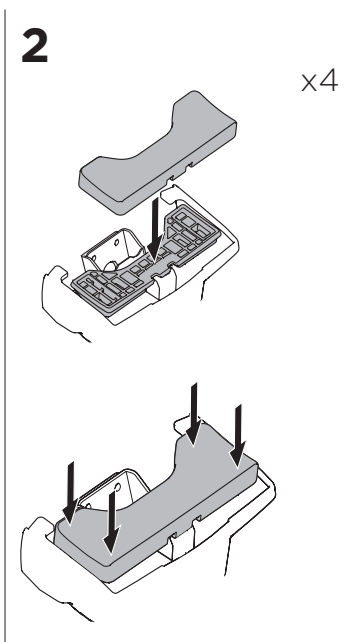

1

Kit 145311

NISSAN Frontier, 4-dr Pickup, 22-

ISO 11154-E

Bring your life
thule.com

THULE WingBar Evo	THULE WingBar Edge	THULE WingBar	THULE SquareBar Evo	Evo X (scale)	Edge X (scale)
NISSAN Frontier, 4-dr Pickup, 22-				47	C
THULE ProBar Evo	THULE SlideBar Evo				X (mm/inch)
NISSAN Frontier, 4-dr Pickup, 22-				1121 mm / 44 1/8"	

THULE WingBar Evo	THULE WingBar Edge	THULE WingBar	THULE SquareBar Evo	Evo Y (scale)	Edge Y (scale)
NISSAN Frontier, 4-dr Pickup, 22-				45	G
THULE ProBar Evo	THULE SlideBar Evo				Y (mm/inch)
NISSAN Frontier, 4-dr Pickup, 22-				1101 mm / 43 3/8"	

	W (mm/inch)	Z (mm/inch)
NISSAN Frontier, 4-dr Pickup, 22-	700 mm / 27 1/2"	255 mm / 10"