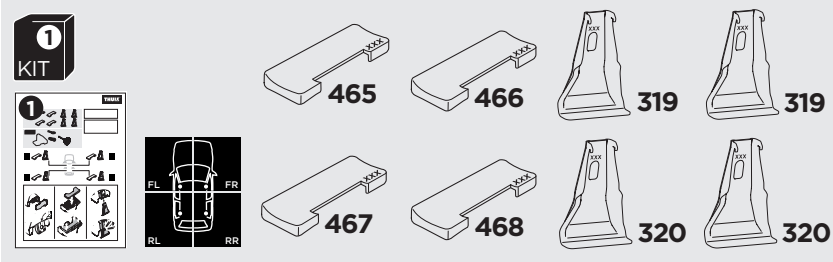

1

Kit 145151

HONDA Accord, 4-dr Sedan, 18-22

ISO 11154-E

THULE WingBar Evo	THULE WingBar Edge	THULE WingBar	THULE SquareBar Evo	Evo X (scale)	Edge X (scale)
HONDA Accord, 4-dr Sedan, 18-22				42,5	L
THULE ProBar Evo	THULE SlideBar Evo				X (mm/inch)
HONDA Accord, 4-dr Sedan, 18-22				1076 mm / 42 3/8"	

THULE WingBar Evo	THULE WingBar Edge	THULE WingBar	THULE SquareBar Evo	Evo Y (scale)	Edge Y (scale)
HONDA Accord, 4-dr Sedan, 18-22				41	O
THULE ProBar Evo	THULE SlideBar Evo				Y (mm/inch)
HONDA Accord, 4-dr Sedan, 18-22				1061 mm / 41 3/4"	

	W (mm/inch)	Z (mm/inch)
HONDA Accord, 4-dr Sedan, 18-22	650 mm / 25 5/8"	300 mm / 11 3/4"