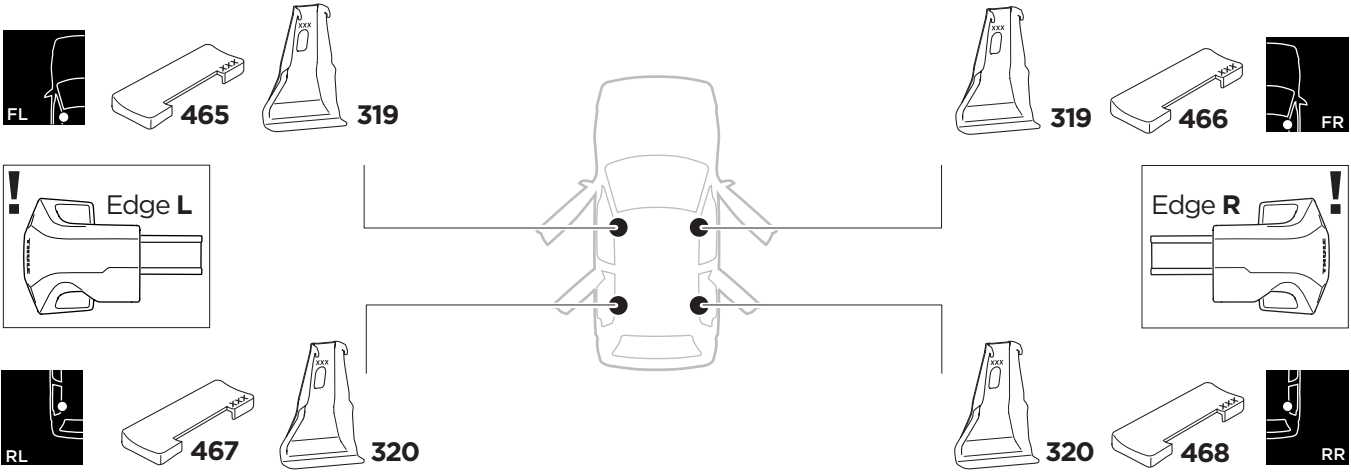

1

Kit 145151

HONDA Accord, 4-dr Sedan, 18-22

ISO 11154-E

THULE WingBar Evo	THULE WingBar Edge	THULE WingBar	THULE SquareBar Evo	Evo X (scale)	Edge X (scale)
HONDA Accord, 4-dr Sedan, 18-22				42,5	L
THULE ProBar Evo	THULE SlideBar Evo				X (mm/inch)
HONDA Accord, 4-dr Sedan, 18-22				1076 mm / 42 3/8"	

THULE WingBar Evo	THULE WingBar Edge	THULE WingBar	THULE SquareBar Evo	Evo Y (scale)	Edge Y (scale)
HONDA Accord, 4-dr Sedan, 18-22				41	O
THULE ProBar Evo	THULE SlideBar Evo				Y (mm/inch)
HONDA Accord, 4-dr Sedan, 18-22				1061 mm / 41 3/4"	

	W (mm/inch)	Z (mm/inch)
HONDA Accord, 4-dr Sedan, 18-22	650 mm / 25 5/8"	300 mm / 11 3/4"