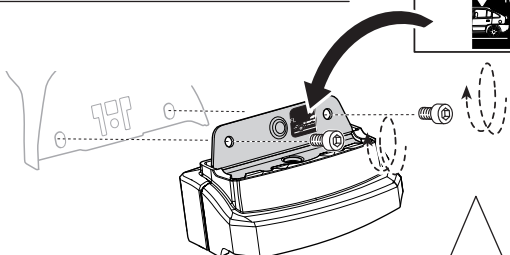

2 A

B

x1

EN Only a few turns
DE Nur wenige Umdrehungen
FR Quelques tours uniquement
NL Slechts enkele slagen
IT Solo qualche giro
ES Sólo algunas vueltas
PT Apenas algumas voltas
SV Endast några varv
DK Kun nogle få omgange
NO Bare noen få omdreinger
FI Vain muutama kierros

ET Ainult mõni pööre
LV Tikai dažī apgriezieni
LT Tik keli pasukimai
PL Wystarczy kilka obrotów
RU Только несколько оборотов
UK Лише декілька обертів
BG Само няколко завъртания
CS Pouze několik otáček
SK Len niekoľko otáčok
SL Le nekaj obratov
HR/BIH Samo nekoliko okreta

RO Doar câteva rotiri
HU Csak néhány fordítás
EL Μόνο λίγες περιστροφές
TR Yalnızca birkaç tur

بعض دورات فقط **AR**
רק מספר סיבובים **HE**

ZH 仅几圈
JA 2 ~ 3 回転のみ
KO 몇 번만 돌리면 됨
TH เพียงสองสามรอบ

3