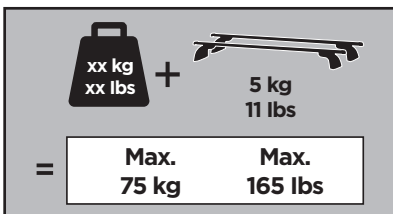

Thule XT Kit 3174

> Instructions

BMW 1-Series (F40), 5-dr Hatchback, 20-

BMW 3-Series (G20), 4-dr Sedan, 19-

This kit is only for vehicles with fixpoint mounting.

ISO 11154-E

183174

C.20191003
509-3174-02