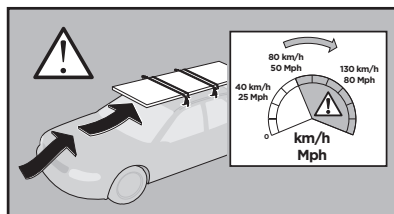

Thule XT Kit 3174

> Instructions

BMW 1-Series (F40), 5-dr Hatchback, 20-

BMW 3-Series (G20), 4-dr Sedan, 19-

This kit is only for vehicles with fixpoint mounting.

ISO 11154-E

183174

C.20191003
509-3174-02